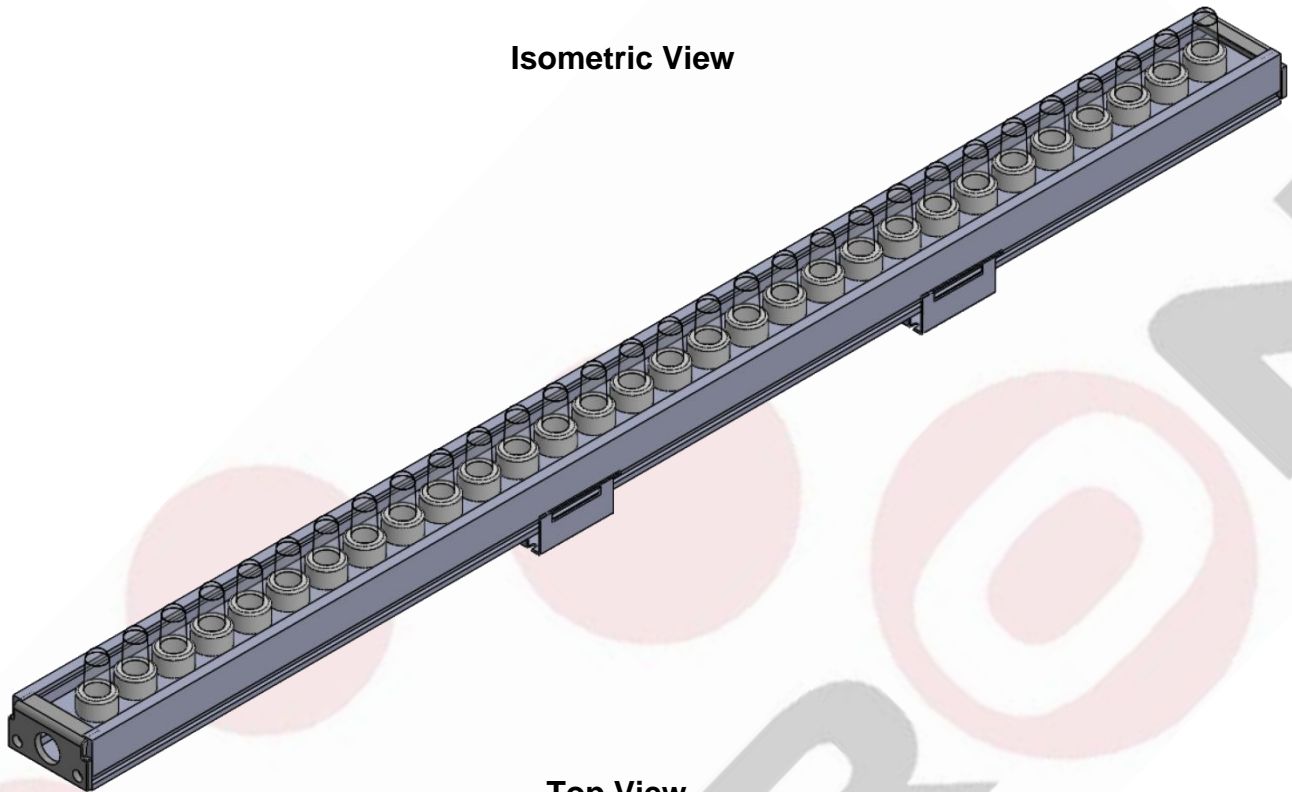

Modeling

Isometric View