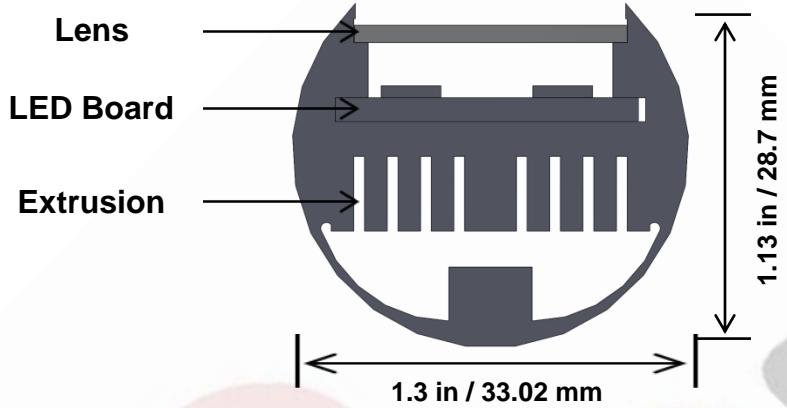

## Application

The LUMIROD is an LED linear closet rod that has an integrated LED lighting system inside the extrusion to directly light up the item hanging below it. It is designed for closets and hanging storage spaces to illuminate clothing or other items directly from the aluminum extrusion strong enough to carry up to 50 lbs per foot. It comes in low voltage of either 12VDC or 24VDC.

## Specifications

Lengths	6 Inch – 48 Inch	*Custom Lengths Available
Color Temperature	Warm White / Neutral White / Cool White / Red / Amber / Green / Blue / RGB / RGBW	
Wattage	6 Watts	
Lumens	?? lm	
Input Voltage	12 or 24 VDC	
View Angle	120 degrees	
LED Spacing	0.5 Inch Center to Center	
LED Type	T3	
IP Rating	Indoor Standard – outdoor IP67 EPX Series	
Lens	Clear Acrylic Standard or Milky Lens Standard	
Housing	Anodized Clear Aluminum Extrusion * Custom Colors Available (e.g., Gold, Black..)	
Mounting	Standard Closet Rod Mounting Brackets	
Leads	2 Foot 18G 2 Cond	*Custom Wire lengths Available

### Order Example

SERIES	LENGTH	COLOR TEMP	#LED / F	VOLTAGE	IP LISTING	LENS	MOUNTING
LUMIROD	4'6"	WW	24L T3	24 VDC	IN Indoor	CL clear	CR Closet Rod

# Modeling

Isometric View

Top View

**Side View Extrusion**

**Application Brackets**