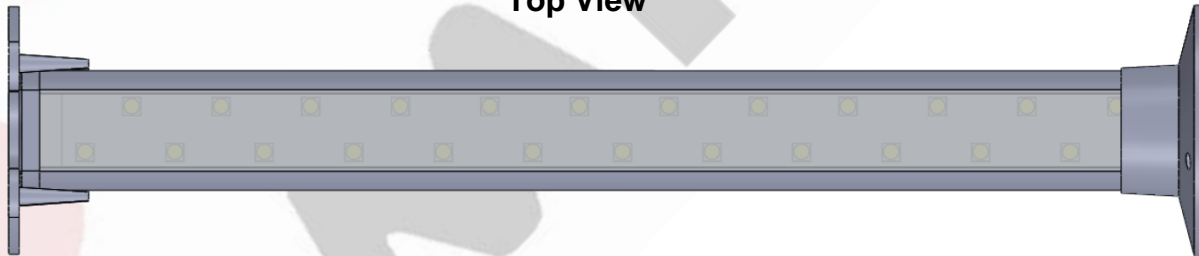

## Application

The LUMIROD is an LED linear closet rod that has an integrated LED lighting system inside the extrusion to directly light up the item hanging below it. It is designed for closets and hanging storage spaces to illuminate clothing or other items directly from the aluminum extrusion strong enough to carry up to 50 lbs per foot. It comes in low voltage of either 12VDC or 24VDC.

## Specifications

Lengths	6 Inch – 48 Inch	*Custom Lengths Available
Color Temperature	Warm White / Neutral White / Cool White / Red / Amber / Green / Blue / RGB / RGBW	
Wattage	6 Watts	
Lumens	?? lm	
Input Voltage	12 or 24 VDC	
View Angle	120 degrees	
LED Spacing	0.5 Inch Center to Center	
LED Type	T3	
IP Rating	Indoor Standard – outdoor IP67 EPX Series	
Lens	Clear Acrylic Standard or Milky Lens Standard	
Housing	Anodized Clear Aluminum Extrusion * Custom Colors Available (e.g., Gold, Black..)	
Mounting	Standard Closet Rod Mounting Brackets	
Leads	2 Foot 18G 2 Cond	*Custom Wire lengths Available

### Order Example

SERIES	LENGTH	COLOR TEMP	#LED / F	VOLTAGE	IP LISTING	LENS	MOUNTING
LUMIROD	4'6"	WW	24L T3	24 VDC	IN Indoor	CL clear	CR Closet Rod

# Modeling

Isometric View

Top View

**Side View Extrusion**

**Application Brackets**