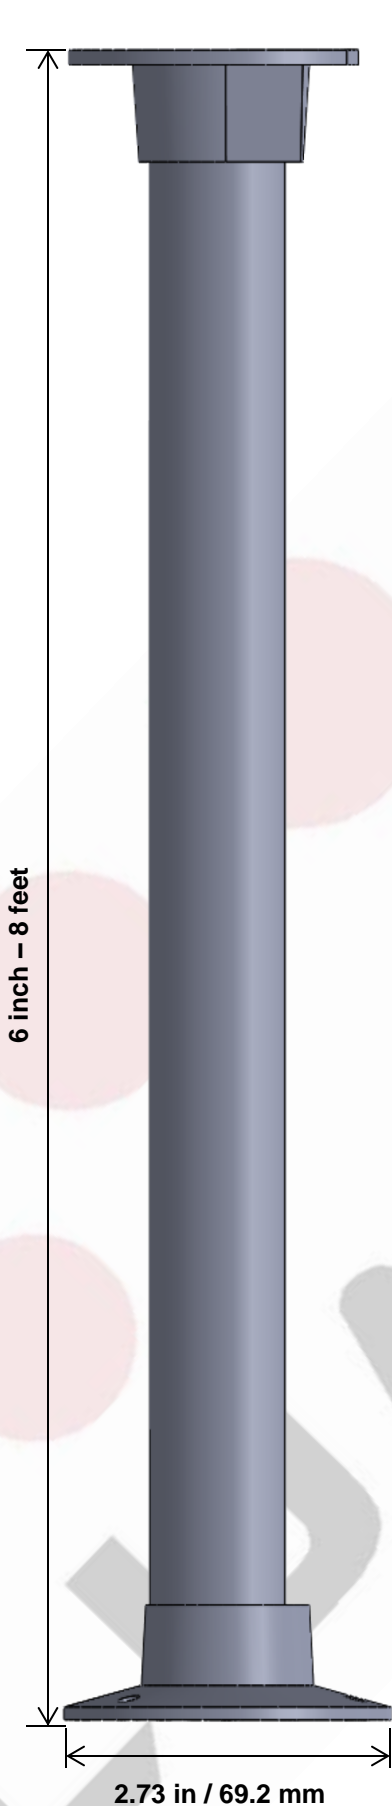

## Application

The LUMIROD is an LED linear closet rod that has an integrated LED lighting system inside the extrusion to directly light up the item hanging below it. It is designed for closets and hanging storage spaces to illuminate clothing or other items directly from the aluminum extrusion strong enough to carry up to 50 lbs per foot. It comes in low voltage of either 12VDC or 24VDC.

## Specifications

Lengths	6 Inch – 48 Inch	*Custom Lengths Available
Color Temperature	Warm White / Neutral White / Cool White / Red / Amber / Green / Blue / RGB / RGBW	
Wattage	6 Watts	
Lumens	?? lm	
Input Voltage	12 or 24 VDC	
View Angle	120 degrees	
LED Spacing	0.5 Inch Center to Center	
LED Type	T3	
IP Rating	Indoor Standard – outdoor IP67 EPX Series	
Lens	Clear Acrylic Standard or Milky Lens Standard	
Housing	Anodized Clear Aluminum Extrusion * Custom Colors Available (e.g., Gold, Black..)	
Mounting	Standard Closet Rod Mounting Brackets	
Leads	2 Foot 18G 2 Cond	*Custom Wire lengths Available

### Order Example

SERIES	LENGTH	COLOR TEMP	#LED / F	VOLTAGE	IP LISTING	LENS	MOUNTING
LUMIROD	4'6"	WW	24L T3	24 VDC	IN Indoor	CL clear	CR Closet Rod

# Modeling

Isometric View

Top View

**Side View Extrusion**

**Application Brackets**