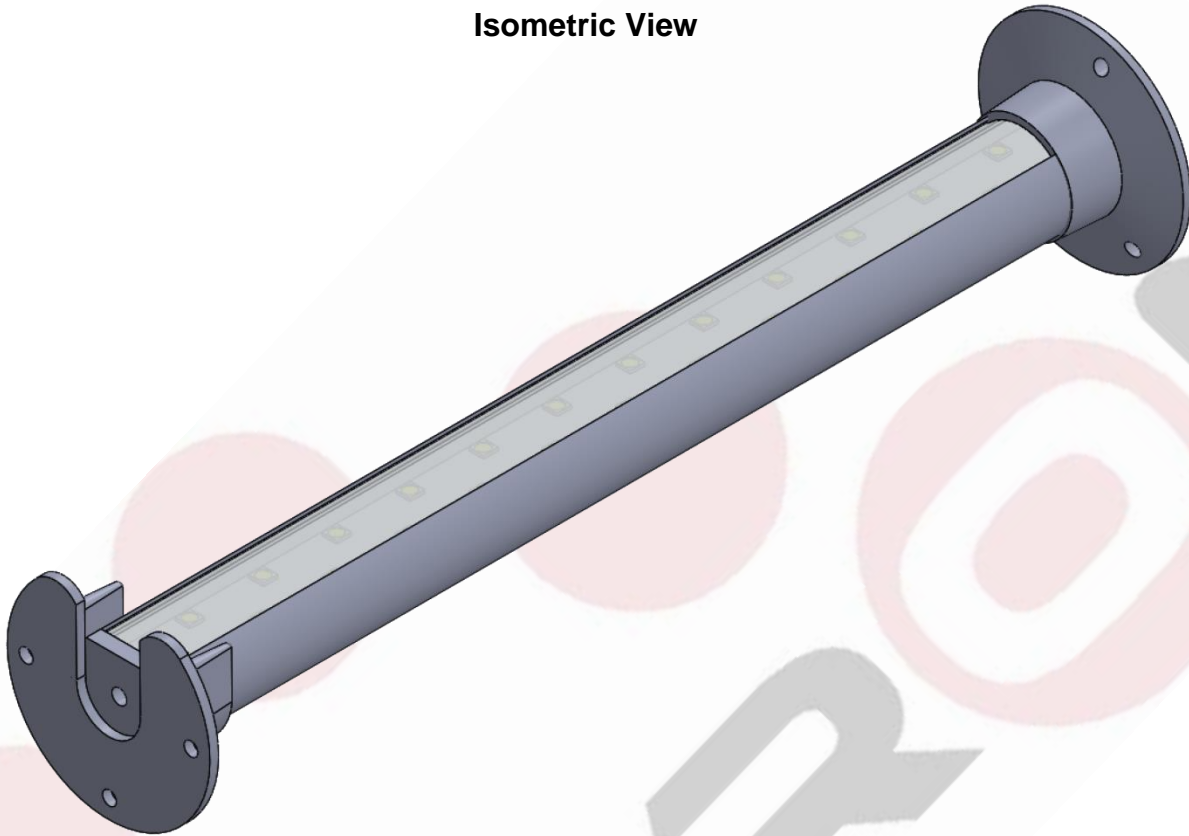

## Application

The LUMIROD is an LED linear closet rod that has an integrated LED lighting system inside the extrusion to directly light up the item hanging below it. It is designed for closets and hanging storage spaces to illuminate clothing or other items directly from the aluminum extrusion strong enough to carry up to 50 lbs per foot. It comes in low voltage of either 12VDC or 24VDC.

## Specifications

Lengths	6 Inch – 48 Inch	*Custom Lengths Available
Color Temperature	Warm White / Neutral White / Cool White / Red / Amber / Green / Blue / RGB / RGBW	
Wattage	6 Watts	
Lumens	?? lm	
Input Voltage	12 or 24 VDC	
View Angle	120 degrees	
LED Spacing	0.5 Inch Center to Center	
LED Type	T3	
IP Rating	Indoor Standard – outdoor IP67 EPX Series	
Lens	Clear Acrylic Standard or Milky Lens Standard	
Housing	Anodized Clear Aluminum Extrusion * Custom Colors Available (e.g., Gold, Black..)	
Mounting	Standard Closet Rod Mounting Brackets	
Leads	2 Foot 18G 2 Cond	*Custom Wire lengths Available

## Order Codes

SERIES	LENGTH	COLOR TEMP	#LED / F	VOLTAGE	IP LISTING	LENS	MOUNTING
LUMIROD	6" – 8'	CW Cool White NW neutral white WW warm white SCL single color LED RGB RGBW	24L T3 6W/FT	12 or 24VDC	IN Indoor EPX Outdoor	CL clear MK Milky	CR Closet Rod Custom Mounting

# Modeling

Isometric View

Top View

**Side View Extrusion**

**Application Brackets**