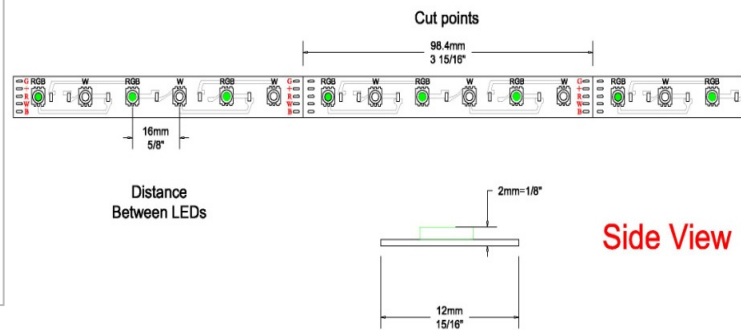

## TPL 16250 - T3 - 150RGB+150WL - 4.5W

|                   |                                 |
|-------------------|---------------------------------|
| COLOR             | Warm White: (WW 2700K-3500K)    |
|                   | Neutral White:(NW 4000K- 5000K) |
|                   | Cool White: (CW 6000K-7000K)    |
|                   | RGB ( RED , GREEN , BLUE)       |
| LED TYPE          | T3                              |
| SIZE              | 16' (5M)                        |
| WATTS / FOOT      | 4.5 W                           |
| WATTS / REAL      | 73 W                            |
| VIEW ANGLE        | 120 °                           |
| INPUT VOLTAGE     | 12 VDC                          |
| LEDS / FOOT       | 18 LED                          |
| LEDS / REAL       | 300 LED                         |
| MINIMUM RUN       | 4"                              |
| MAX RUN           | 32'                             |
| CUTTABLE AT EVERY | 4" ( EVERY 6 LED)               |
| ENVIROMENT        | INDOOR, DRY                     |
| IP                | IP 20                           |
| DIMMABLE          | YES                             |

Top View

Side View

Dimm-able

120°  
∠

Transf. excl.

IP 20

←

↑