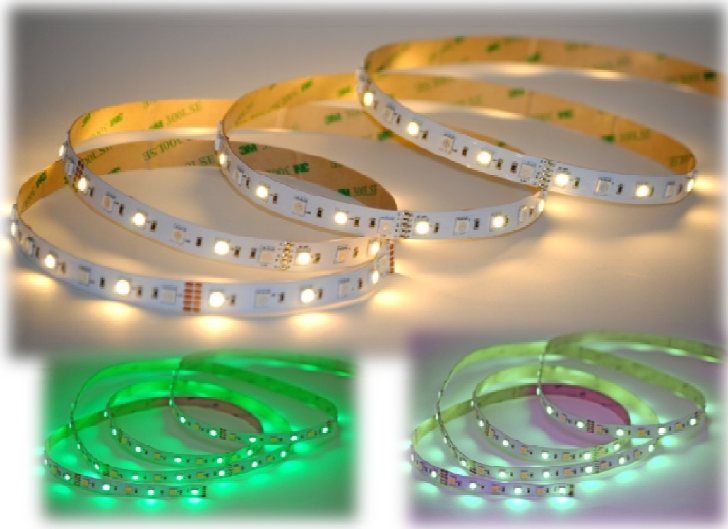

LUMIRTAPE INDOOR SERIES

TPL 16250 - T3 - 150RGB+150WL - 4.5W

COLOR	Warm White: (WW 2700K-3500K)
	Neutral White:(NW 4000K- 5000K)
	Cool White: (CW 6000K-7000K)
	RGB (RED , GREEN , BLUE)
LED TYPE	T3
SIZE	16' (5M)
WATTS / FOOT	4.5 W
WATTS / REAL	73 W
VIEW ANGLE	120 °
INPUT VOLTAGE	12 VDC
LEDS / FOOT	18 LED
LEDS / REAL	300 LED
MINIMUM RUN	4"
MAX RUN	32'
CUTTABLE AT EVERY	4" (EVERY 6 LED)
ENVIROMENT	INDOOR, DRY
IP	IP 20
DIMMABLE	YES

Lumiron's RGBW LED Tape light is a flexible modular linear lighting system that comes either for indoor and outdoor, fun, innovative, highly functional, dimmable, versatile color changing with the option of having a clean white added to this dynamic tape. Our RGBW Lumirtape gives you the option of a white: 2700k, 4000k or 7000k and the luxury of RGB added. It's very simple to install adding life to any indoor application that needs extra fun, flexibility and color-enhancing mood lighting or as strong accent lighting that moves to the beat or slowly fades from one color to another. This is an architect's lighting dream because you can create various moods with the touch of a button. Our RGBW Lumirtape allows you to install in the most discreet locations with minimum effort. Lumiron offers you the opportunity to purchase by roll of 16.25 feet (meter) or custom - cut to exact measurements, ready to install with the right power supply, controllers, dimmers and accessories. Applications: Entertainment Areas, Bar lighting, Soffit Lighting, Showcase and Display Lighting, Accent and Contour Lighting, Signage, Architectural Backlighting, Music room Lighting, Pool Accent Lighting, Children and Family rooms . Lumiron's RGBW LUMIRTAPE is commercial grade that can be applied to most surface with double sided 3-M Tape. RGBW Lumirtape is 12VDC, using minimum electricity and lasts over 50,000 Hours. The low energy consumption does not only save money, but is safe and friendly to the environment. Your imagination will lead you to your Lighting creations....