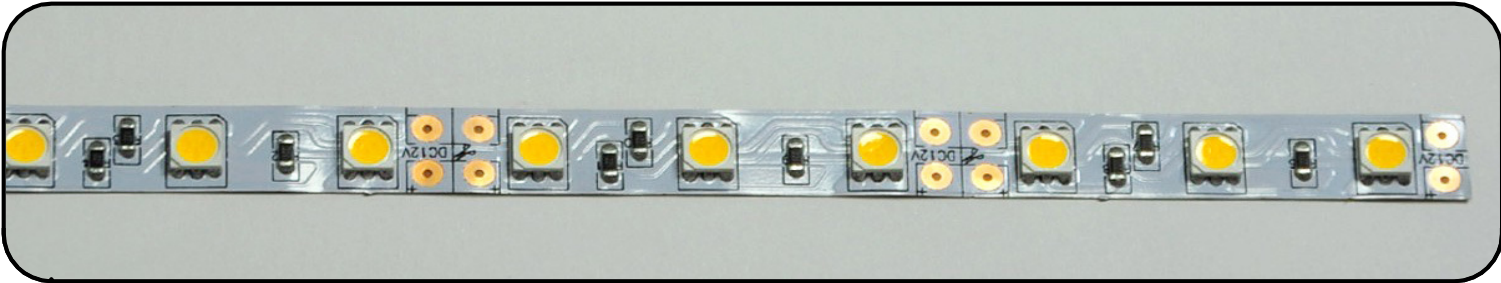

LUMIRTAPE INDOOR TAPELIGHT TPL 16250 - T2A - 300L - 2.1W

PART #	MODEL	DESCRIPTION	# of LED	LED TYPE	LED PER / F	LED CO	VOLT	WATT	CUT	IP
1000 - TPL1200	TPL16250-300CWL-12V-T2A	16' 5M Indoor tapelight Led	300 / REEL	T3 - 30mA	18	COOL WHITE	12VDC	34W / 2.1W	2" / 3 LED	IP 20
1000 - TPL1201	TPL16250-300NWL-12V-T2A	16' 5M Indoor tapelight Led	300 / REEL	T 2A - 30mA	18	NEUTRAL WHITE	12VDC	34W / 2.1W	2" / 3 LED	IP 20
1000 - TPL1202	TPL16250-300WWL-12V-T2A	16' 5M Indoor tapelight Led	300 / REEL	T 2A - 30mA	18	WARM WHITE	12VDC	34W / 2.1W	2" / 3 LED	IP 20

LUMIRTAPE S & NP 011913

LUMIRTAPE LED TAPE-LIGHT

LUMIRTAPE INDOOR TAPELIGHT TPL 16250 - T3 - 300L - 4.5W

PART #	MODEL	DESCRIPTION	# of LED	LED TYPE	LED PER / F	LED CO	VOLT	WATT	CUT	IP
1000 - TPL1300	TPL16250-300CWL-12V-T3	16' 5M Indoor tapelight Led	300 / REEL	T3 - 60mA	18	COOL WHITE	12VDC	72W - 4.5W / F	2" / 3 LED	IP 20
1000 - TPL1301	TPL16250-300NWL-12V-T3	16' 5M Indoor tapelight Led	300	T3 - 60mA	18	NEUTRAL WHITE	12VDC	72W - 4.5W / F	2" / 3 LED	IP 20
1000 - TPL1302	TPL16250-300WWL-12V-T3	16' 5M Indoor tapelight Led	300	T3 - 60mA	18	WARM WHITE	12VDC	72W - 4.5W / F	2" / 3 LED	IP 20
1000 - TPL1303	TPL16250-300RL-12V-T3	16' 5M Indoor tapelight Led	300	T3 - 60mA	18	RED	12VDC	72W - 4.5W / F	2" / 3 LED	IP 20
1000 - TPL1304	TPL16250-300GL-12V-T3	16' 5M Indoor tapelight Led	300	T3 - 60mA	18	GREEN	12VDC	72W - 4.5W / F	2" / 3 LED	IP 20
1000 - TPL1305	TPL16250-300BL-12V-T3	16' 5M Indoor tapelight Led	300	T3 - 60mA	18	BLUE	12VDC	72W - 4.5W / F	2" / 3 LED	IP 20
1000 - TPL1306	TPL16250-300AWL-12V-T3	16' 5M Indoor tapelight Led	300	T3 - 60mA	18	AMBER	12VDC	72W - 4.5W / F	2" / 3 LED	IP 20

LUMIRTAPE S & NP 011913

LUMIRTAPE LED TAPE-LIGHT

LUMIRTAPE INDOOR TAPELIGHT TPL 16250 - T3 - 300RGBL - 4.5W										
PART #	MODEL	DESCRIPTION	# of LED	LED TYPE	LED PER / F	LED CO	VOLT	WATT	CUT	IP
1000 - TPL1350	16250 - 300RGBL - 24V - T3	16' 5M Indoor tapelight Led	300 / REEL	T3 - 60mA	18	RGB - T3	24V	72W - 4.5W / F	4" / 6 LED	IP 20