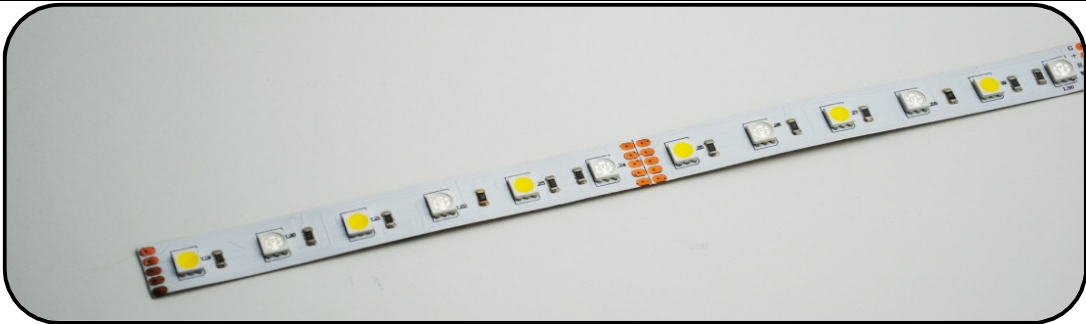

LUMIRTAPE INDOOR TAPELIGHT TPL 16250 - T2A - 300L - 2.1W

PART #	MODEL	DESCRIPTION	# of LED	LED TYPE	LED PER / F	LED CO	VOLT	WATT	CUT	IP
1000 - TPL1200	TPL16250-300CWL-12V-T2A	16' 5M Indoor tapelight Led	300 / REEL	T3 - 30mA	18	COOL WHITE	12VDC	34W / 2.1W	2" / 3 LED	IP 20
1000 - TPL1201	TPL16250-300NWL-12V-T2A	16' 5M Indoor tapelight Led	300 / REEL	T 2A - 30mA	18	NEUTRAL WHITE	12VDC	34W / 2.1W	2" / 3 LED	IP 20
1000 - TPL1202	TPL16250-300WWL-12V-T2A	16' 5M Indoor tapelight Led	300 / REEL	T 2A - 30mA	18	WARM WHITE	12VDC	34W / 2.1W	2" / 3 LED	IP 20

LUMIRTAPE S & NP 011913

LUMIRTAPE LED TAPE-LIGHT

LUMIRTAPE INDOOR TAPELIGHT TPL 16250 - T3 - 300L - 4.5W

PART #	MODEL	DESCRIPTION	# of LED	LED TYPE	LED PER / F	LED CO	VOLT	WATT	CUT	IP
1000 - TPL1300	TPL16250-300CWL-12V-T3	16' 5M Indoor tapelight Led	300 / REEL	T3 - 60mA	18	COOL WHITE	12VDC	72W - 4.5W / F	2" / 3 LED	IP 20
1000 - TPL1301	TPL16250-300NWL-12V-T3	16' 5M Indoor tapelight Led	300	T3 - 60mA	18	NEUTRAL WHITE	12VDC	72W - 4.5W / F	2" / 3 LED	IP 20
1000 - TPL1302	TPL16250-300WWL-12V-T3	16' 5M Indoor tapelight Led	300	T3 - 60mA	18	WARM WHITE	12VDC	72W - 4.5W / F	2" / 3 LED	IP 20
1000 - TPL1303	TPL16250-300RL-12V-T3	16' 5M Indoor tapelight Led	300	T3 - 60mA	18	RED	12VDC	72W - 4.5W / F	2" / 3 LED	IP 20
1000 - TPL1304	TPL16250-300GL-12V-T3	16' 5M Indoor tapelight Led	300	T3 - 60mA	18	GREEN	12VDC	72W - 4.5W / F	2" / 3 LED	IP 20
1000 - TPL1305	TPL16250-300BL-12V-T3	16' 5M Indoor tapelight Led	300	T3 - 60mA	18	BLUE	12VDC	72W - 4.5W / F	2" / 3 LED	IP 20
1000 - TPL1306	TPL16250-300AWL-12V-T3	16' 5M Indoor tapelight Led	300	T3 - 60mA	18	AMBER	12VDC	72W - 4.5W / F	2" / 3 LED	IP 20

LUMIRTAPE S & NP 011913

LUMIRTAPE LED TAPE-LIGHT

LUMIRTAPE INDOOR TAPELIGHT TPL 16250 - T3 - 300RGBL - 4.5W										
PART #	MODEL	DESCRIPTION	# of LED	LED TYPE	LED PER / F	LED CO	VOLT	WATT	CUT	IP
1000 - TPL1350	16250 - 300RGBL - 24V - T3	16' 5M Indoor tapelight Led	300 / REEL	T3 - 60mA	18	RGB - T3	24V	72W - 4.5W / F	4" / 6 LED	IP 20