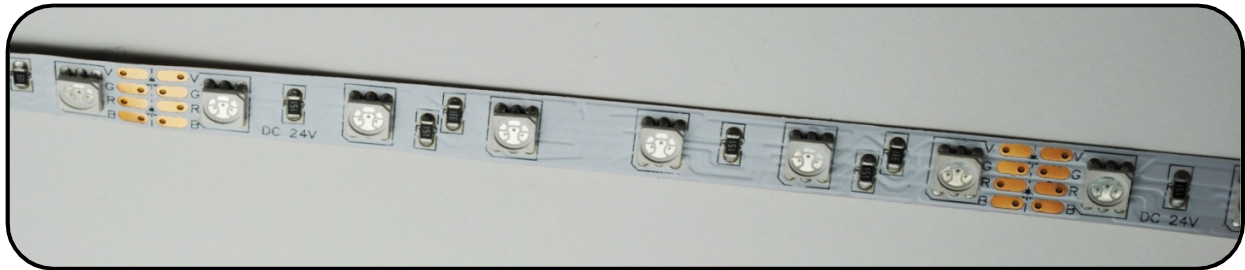

LUMIRTAPE INDOOR TAPELIGHT TPL 16250 - T2A - 300L - 2.1W

PART #	MODEL	DESCRIPTION	# of LED	LED TYPE	LED PER / F	LED CO	VOLT	WATT	CUT	IP
1000 - TPL1200	TPL16250-300CWL-12V-T2A	16' 5M Indoor tapelight Led	300 / REEL	T3 - 30mA	18	COOL WHITE	12VDC	34W / 2.1W	2" / 3 LED	IP 20
1000 - TPL1201	TPL16250-300NWL-12V-T2A	16' 5M Indoor tapelight Led	300 / REEL	T 2A - 30mA	18	NEUTRAL WHITE	12VDC	34W / 2.1W	2" / 3 LED	IP 20
1000 - TPL1202	TPL16250-300WWL-12V-T2A	16' 5M Indoor tapelight Led	300 / REEL	T 2A - 30mA	18	WARM WHITE	12VDC	34W / 2.1W	2" / 3 LED	IP 20

LUMIRTAPE S & NP 011913

LUMIRTAPE LED TAPE-LIGHT

LUMIRTAPE INDOOR TAPELIGHT TPL 16250 - T3 - 300L - 4.5W

PART #	MODEL	DESCRIPTION	# of LED	LED TYPE	LED PER / F	LED CO	VOLT	WATT	CUT	IP
1000 - TPL1300	TPL16250-300CWL-12V-T3	16' 5M Indoor tapelight Led	300 / REEL	T3 - 60mA	18	COOL WHITE	12VDC	72W - 4.5W / F	2" / 3 LED	IP 20
1000 - TPL1301	TPL16250-300NWL-12V-T3	16' 5M Indoor tapelight Led	300	T3 - 60mA	18	NEUTRAL WHITE	12VDC	72W - 4.5W / F	2" / 3 LED	IP 20
1000 - TPL1302	TPL16250-300WWL-12V-T3	16' 5M Indoor tapelight Led	300	T3 - 60mA	18	WARM WHITE	12VDC	72W - 4.5W / F	2" / 3 LED	IP 20
1000 - TPL1303	TPL16250-300RL-12V-T3	16' 5M Indoor tapelight Led	300	T3 - 60mA	18	RED	12VDC	72W - 4.5W / F	2" / 3 LED	IP 20
1000 - TPL1304	TPL16250-300GL-12V-T3	16' 5M Indoor tapelight Led	300	T3 - 60mA	18	GREEN	12VDC	72W - 4.5W / F	2" / 3 LED	IP 20
1000 - TPL1305	TPL16250-300BL-12V-T3	16' 5M Indoor tapelight Led	300	T3 - 60mA	18	BLUE	12VDC	72W - 4.5W / F	2" / 3 LED	IP 20
1000 - TPL1306	TPL16250-300AWL-12V-T3	16' 5M Indoor tapelight Led	300	T3 - 60mA	18	AMBER	12VDC	72W - 4.5W / F	2" / 3 LED	IP 20

LUMIRTAPE S & NP 011913

LUMIRTAPE LED TAPE-LIGHT

LUMIRTAPE INDOOR TAPELIGHT TPL 16250 - T3 - 300RGBL - 4.5W										
PART #	MODEL	DESCRIPTION	# of LED	LED TYPE	LED PER / F	LED CO	VOLT	WATT	CUT	IP
1000 - TPL1350	16250 - 300RGBL - 24V - T3	16' 5M Indoor tapelight Led	300 / REEL	T3 - 60mA	18	RGB - T3	24V	72W - 4.5W / F	4" / 6 LED	IP 20