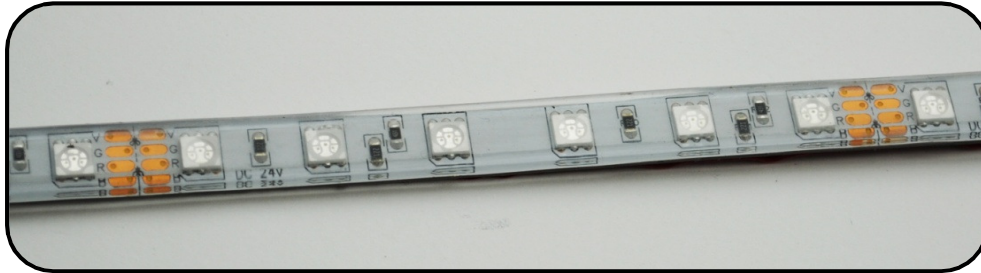

LUMIRTAPE S & NP 011913

LUMIRTAPE LED TAPE-LIGHT

LUMIRTAPE OUTDOOR TAPELIGHT TPL 16250 - T3 - 300L - 4.5W

PART #	MODEL	DESCRIPTION	# of LED	LED TYPE	LED PER / F	LED CO	VOLT	WATT	CUT	IP
1000 - TPL2300	TPL16250-300CWL-12V-T3 - EPX	16' 5M Outdoor tapelight Led	300 / REEL	T3 - 60mA	18	COOL WHITE	12VDC	72W - 4.5W / F	2" / 3 LED	IP 67
1000 - TPL2301	TPL16250-300NWL-12V-T3 - EPX	16' 5M Outdoor tapelight Led	300	T3 - 60mA	18	NEUTRAL WHITE	12VDC	72W - 4.5W / F	2" / 3 LED	IP 67
1000 - TPL2302	TPL16250-300WWL-12V-T3 - EPX	16' 5M Outdoor tapelight Led	300	T3 - 60mA	18	WARM WHITE	12VDC	72W - 4.5W / F	2" / 3 LED	IP 67
1000 - TPL2303	TPL16250-300RL-12V-T3 - EPX	16' 5M Outdoor tapelight Led	300	T3 - 60mA	18	RED	12VDC	72W - 4.5W / F	2" / 3 LED	IP 67
1000 - TPL2304	TPL16250-300GL-12V-T3 - EPX	16' 5M Outdoor tapelight Led	300	T3 - 60mA	18	GREEN	12VDC	72W - 4.5W / F	2" / 3 LED	IP 67
1000 - TPL2305	TPL16250-300BL-12V-T3 - EPX	16' 5M Outdoor tapelight Led	300	T3 - 60mA	18	BLUE	12VDC	72W - 4.5W / F	2" / 3 LED	IP 20
1000 - TPL2306	TPL16250-300AWL-12V-T3 - EPX	16' 5M Indoor tapelight Led	300	T3 - 60mA	18	AMBER	12VDC	72W - 4.5W / F	2" / 3 LED	IP 67

LUMIRTAPE S & NP 011913

LUMIRTAPE LED TAPE-LIGHT

LUMIRTAPE OUTDOOR TAPELIGHT TPL 16250 - T3 - 300RGBL - 4.5W

PART #	MODEL	DESCRIPTION	# of LED	LED TYPE	LED PER / F	LED CO	VOLT	WATT	CUT	IP
1000 - TPL2350	16250 - 300RGBL - 24V - T3 - EPX	16' 5M Outdoor tapelight Led	300 / REEL	T3 - 60mA	18	RGB - T3	24V	72W - 4.5W / F	4" / 6 LED	IP 67