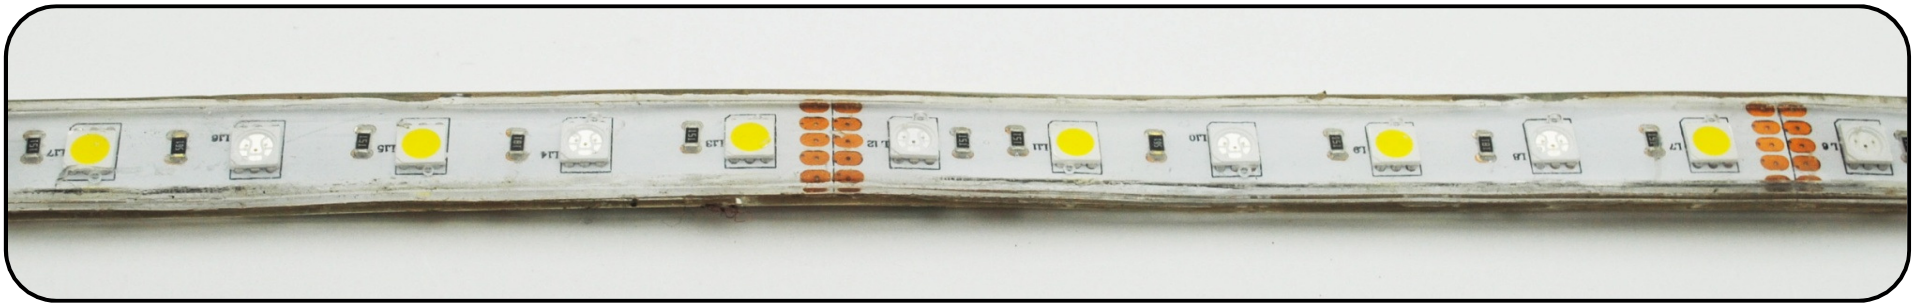

LUMIRTAPE S & NP 011913

LUMIRTAPE LED TAPE-LIGHT

LUMIRTAPE OUTDOOR TAPELIGHT TPL 16250 - T3 - 300L - 4.5W

PART #	MODEL	DESCRIPTION	# of LED	LED TYPE	LED PER / F	LED CO	VOLT	WATT	CUT	IP
1000 - TPL2300	TPL16250-300CWL-12V-T3 - EPX	16' 5M Outdoor tapelight Led	300 / REEL	T3 - 60mA	18	COOL WHITE	12VDC	72W - 4.5W / F	2" / 3 LED	IP 67
1000 - TPL2301	TPL16250-300NWL-12V-T3 - EPX	16' 5M Outdoor tapelight Led	300	T3 - 60mA	18	NEUTRAL WHITE	12VDC	72W - 4.5W / F	2" / 3 LED	IP 67
1000 - TPL2302	TPL16250-300WWL-12V-T3 - EPX	16' 5M Outdoor tapelight Led	300	T3 - 60mA	18	WARM WHITE	12VDC	72W - 4.5W / F	2" / 3 LED	IP 67
1000 - TPL2303	TPL16250-300RL-12V-T3 - EPX	16' 5M Outdoor tapelight Led	300	T3 - 60mA	18	RED	12VDC	72W - 4.5W / F	2" / 3 LED	IP 67
1000 - TPL2304	TPL16250-300GL-12V-T3 - EPX	16' 5M Outdoor tapelight Led	300	T3 - 60mA	18	GREEN	12VDC	72W - 4.5W / F	2" / 3 LED	IP 67
1000 - TPL2305	TPL16250-300BL-12V-T3 - EPX	16' 5M Outdoor tapelight Led	300	T3 - 60mA	18	BLUE	12VDC	72W - 4.5W / F	2" / 3 LED	IP 20
1000 - TPL2306	TPL16250-300AWL-12V-T3 - EPX	16' 5M Indoor tapelight Led	300	T3 - 60mA	18	AMBER	12VDC	72W - 4.5W / F	2" / 3 LED	IP 67

LUMIRTAPE S & NP 011913

LUMIRTAPE LED TAPE-LIGHT

LUMIRTAPE OUTDOOR TAPELIGHT TPL 16250 - T3 - 300RGBL - 4.5W

PART #	MODEL	DESCRIPTION	# of LED	LED TYPE	LED PER / F	LED CO	VOLT	WATT	CUT	IP
1000 - TPL2350	16250 - 300RGBL - 24V - T3 - EPX	16' 5M Outdoor tapelight Led	300 / REEL	T3 - 60mA	18	RGB - T3	24V	72W - 4.5W / F	4" / 6 LED	IP 67