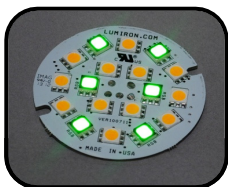

Rondo LED modules are for new and retrofit lighting fixtures.

Size: 1.97" (5 cm) Diameter

Number of LEDs: Single Color 18 Led's

Number of LEDs: Two Colors 12 / 6 Led 's

Number of LEDs: RGB 6 Led 's

Number of LEDs: RGBW 12 / 6 Led 's

Type: T3B 120° Degree Viewing

Power: 12VAC/DC or 24VAC/DC or 12-36V AC/DC

Power Consumption: 5 Watts

Mounting: CBL1 - Back Cables

CBL2 - Side Cables

LED COLORS

Cool White LED : 6000-7000K

Neutral White LED: 4000-5000K

Warm White LED: 2500-3500K

SINGLE COLOR: White, Red, Green, Blue, Amber, Custom Color (Pink, Purple ...)

RGB, RGB & White

RONDO 197R & RONDO 197RS

	RONDO 197R	RONDO 197RS
SINGLE COLOR 18LED's	2 Cables	N/A
TWO COLORS	3 Cables	2 Cables
TWO COLORS & DIMMING	N / A	4 Cables
RGB	4 Cables	N / A
RGBW	5 Cables	N / A
POWER	12VAC / DC	12VAC / DC
	24VAC / DC	24VAC / DC
	12 - 36VAC / DC	N / A