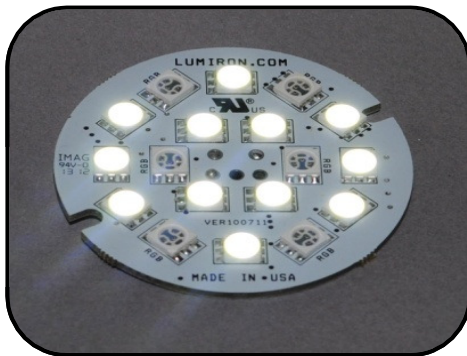

RONDO 197R LED SERIES

RONDO LMT - 197R - 24L - 12 - 36VAC / DC T3B

PART #	MODEL	LED COLOR	# of LED	VOLT
RND 231 - CWL	RONDO LMT197R - 18CWL - 12 - 36VAC / DC	COOL WHITE	18	12-36VAC-DC
RND 232 - NWL	RONDO LMT197R - 18NWL - 12 - 36VAC / DC	NEUTRAL WHITE	18	12-36VAC-DC
RND 233 - WWL	RONDO LMT197R - 18WWL - 12 - 36VAC / DC	WARM WHITE	18	12-36VAC-DC
RND 234 - RL	RONDO LMT197R - 18RL - 12 - 36VAC / DC	RED LED	18	12-36VAC-DC
RND 235 - GL	RONDO LMT197R - 18GL - 12 - 36VAC / DC	GREEN LED	18	12-36VAC-DC
RND 236 - BL	RONDO LMT197R - 18BL - 12 - 36VAC / DC	BLUE LED	18	12-36VAC-DC
RND 237 - AL	RONDO LMT197R - 18AL - 12 - 36VAC / DC	AMBER LED	18	12-36VAC-DC

RGB & Cool White