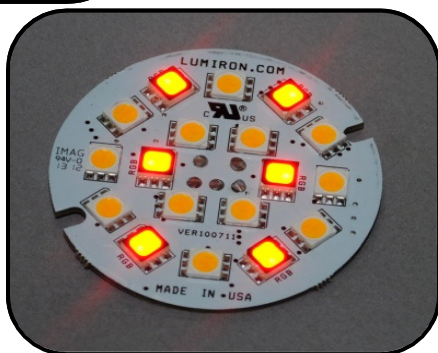

RGB & White