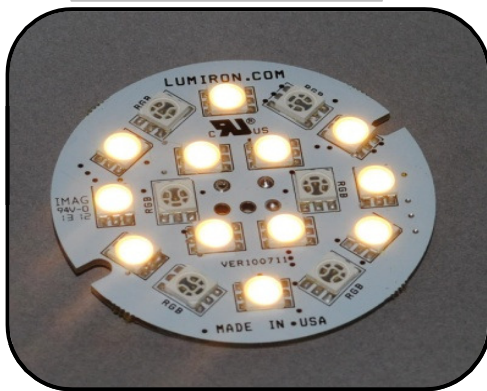

RGB & Warm White

Rondo LED modules are for new and retrofit lighting fixtures.

Size: 1.97" (5 cm) Diameter

Number of LEDs: Single Color 18 Led's

Number of LEDs: Two Colors 12 / 6 Led 's

Number of LEDs: RGB 6 Led 's

Number of LEDs: RGBW 12 / 6 Led 's

Type: T3B 120° Degree Viewing

Power: 12VAC/DC or 24VAC/DC or 12-36V AC/DC

Power Consumption: 5 Watts

Mounting: CBL1 - Back Cables

CBL2 - Side Cables

LED COLORS

Cool White LED : 6000-7000K

Neutral White LED: 4000-5000K

Warm White LED: 2500-3500K

SINGLE COLOR: White, Red, Green, Blue, Amber, Custom Color (Pink, Purple ...)

RGB, RGB & White

RONDO 197R & RONDO 197RS

	RONDO 197R	RONDO 197RS
SINGLE COLOR 18LED's	2 Cables	N/A
TWO COLORS	3 Cables	2 Cables
TWO COLORS & DIMMING	N / A	4 Cables
RGB	4 Cables	N / A
RGBW	5 Cables	N / A
POWER	12VAC / DC	12VAC / DC
	24VAC / DC	24VAC / DC
	12 - 36VAC / DC	N / A