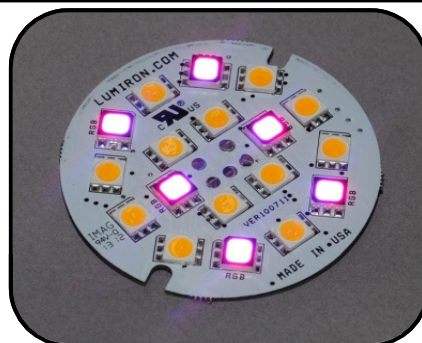

RONDO 197R LED SERIES

The LUMIRON RONDO LMT-197R-18L-T3 is a high-grade 2 inch circular module designed to produce outstanding dimmable lighting that is easy to install in new or retrofit in existing fixtures. LUMIRON'S RONDO LMT-197R-18-T3 is an innovative solid state lighting solution with a wide range of power possibilities from 12VAC/DC, 24VAC/DC or 12-36V AC/DC for design, commercial/industrial and marine application. This 18 LED module is high-power with excellent and multiple white or color lighting applications while reducing the impact on the environment. The RONDO LMT-197R-18L-T3 has a considerably lower power usage using only 5 Watts of power. LEDs have lower heat emission and no UV or Mercury, that makes it a cost effective, environmentally conscious product with a lifetime of about 50,000 hours of use. LUMIRON'S RONDO LMT-197R-18L-T3 is a solid, USA made LED product that has gone through our rigorous in-house testing with a 3 year warranty.

GO GREEN AND MADE IN THE USA

Benefits & Features:
Low Energy Consumption
Dimmable
Different Colors
Good For New and Retrofit light Fixtures
Long Lasting 50,000. hours
Easy to Install

Dimmable
Made in USA
3 years Warranty

RGB & White

197R 062613