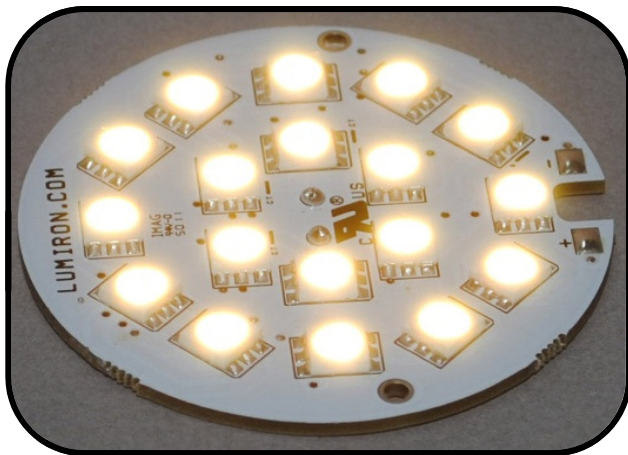

RONDO 197R LED SERIES

The LUMIRON RONDO LMT-197R-18L-T3 is a high-grade 2 inch circular module designed to produce outstanding dimmable lighting that is easy to install in new or retrofit in existing fixtures. LUMIRON'S RONDO LMT-197R-18-T3 is an innovative solid state lighting solution with a wide range of power possibilities from 12VAC/DC, 24VAC/DC or 12-36V AC/DC for design, commercial/industrial and marine application. This 18 LED module is high-power with excellent and multiple white or color lighting applications while reducing the impact on the environment. The RONDO LMT-197R-18L-T3 has a considerably lower power usage using only 5 Watts of power. LEDs have lower heat emission and no UV or Mercury, that makes it a cost effective, environmentally conscious product with a lifetime of about 50,000 hours of use. LUMIRON'S RONDO LMT-197R-18L-T3 is a solid, USA made LED product that has gone through our rigorous in-house testing with a 3 year warranty.

GO GREEN AND MADE IN THE USA

Benefits & Features:
Low Energy Consumption
Dimmable
Different Colors
Good For New and Retrofit light Fixtures
Long Lasting 50,000. hours
Easy to Install

Dimmable
Made in USA
3 years Warranty

197R 062613