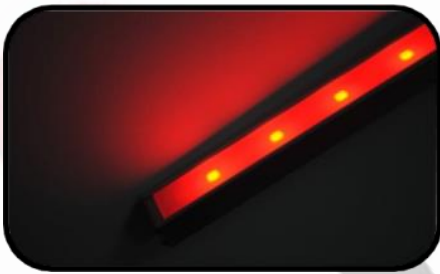

1. Dimmable, DMX, WiFi, RF Wireless
2. Low Power Consumption
3. Easy Installation and Low Maintenance
4. Custom Lengths and Unique Color Sequencing Available
5. Indoor and Outdoor

Application

The new SPECTRO RGBW 75 24LED T3 Linear LED is a great product to improve the lighting experience for your future Cove and Architectural work, Jewelry Showcases, Museum Lighting, and Marine Lighting. The product contains 12 LED's with two colors that create an exceptional view for the eye.

Order Example

SERIES	LENGTH	COLOR TEMP	#LED / F	VOLTAGE	IP LISTING	LENS	MOUNTING
SPECTRO 75	4'6"	RGB CW	24L T3	24 VDC	IN Indoor	CL clear	WS swivel

Modeling

Isometric View

Top View

Example colors:

Side View Extrusion

Application Brackets

Fixed Application Bracket

Swivel Application Bracket