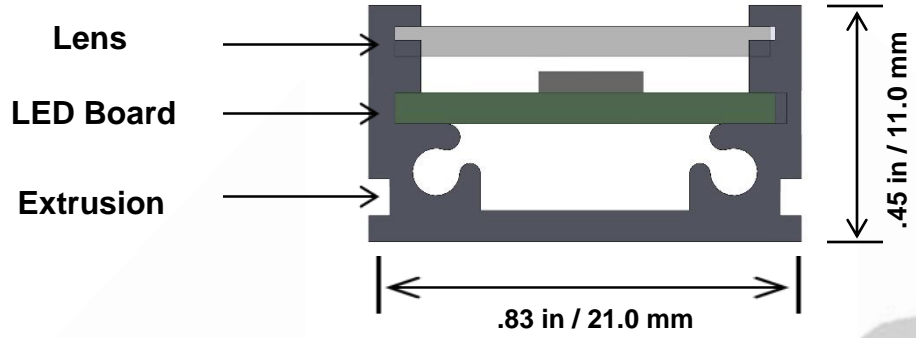

Specifications

Lengths	3 Inch – 48 Inch	*Custom Lengths Available
Color Temperature	RGBW Red / Green / Blue / Cool White, Neutral White, Warm White	
Wattage	6 Watts	
Lumens		
Input Voltage	24 VDC	
View Angle	120 degrees	
LED Spacing	0.5 Inch Center to Center	
LED Type	T3	
IP Rating	Indoor Standard – outdoor IP67 EPX Series	
Lens	Clear Acrylic Standard or Milky Lens Standard	
Housing	Anodized Clear Aluminum Extrusion * Custom Colors Available (e.g., Gold, Black)	
Mounting	Wall Snap Mounting Standard/Swivel Mounting Brackets	
Leads	2 Foot 18G 2 Cond	*Custom Wire Lengths Available

Order Codes

SERIES	LENGTH	COLOR TEMP	#LED / F	VOLTAGE	IP LISTING	LENS	MOUNTING
SPECTRO 75	6" – 10'	RGBW Multicolor LED	24L T3 6W/FT	24VDC	IN Indoor EPX Outdoor	CL clear MK Milky	WS wall snap SV swivel VR velcro MG magnet Custom Mounting

Order Example

SERIES	LENGTH	COLOR TEMP	#LED / F	VOLTAGE	IP LISTING	LENS	MOUNTING
SPECTRO 75	4'6"	RGB CW	24L T3	24 VDC	IN Indoor	CL clear	WS swivel

Modeling

Isometric View

Top View

Example colors:

Side View Extrusion

Application Brackets

Fixed Application Bracket

Swivel Application Bracket