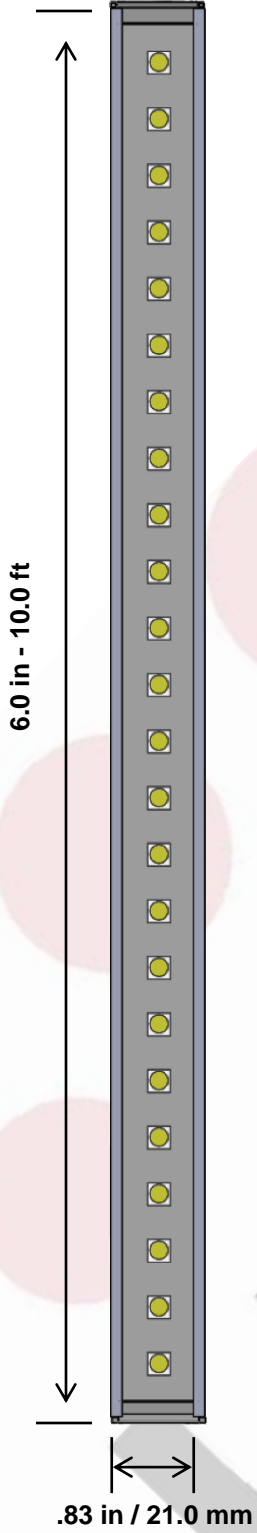

1. Dimmable, DMX, WiFi, RF Wireless
2. Low Power Consumption
3. Easy Installation and Low Maintenance
4. Custom Lengths and Unique Color Sequencing Available
5. Indoor and Outdoor

Application

The new SPECTRO RGBW 75 24LED T3 Linear LED is a great product to improve the lighting experience for your future Cove and Architectural work, Jewelry Showcases, Museum Lighting, and Marine Lighting. The product contains 12 LED's with two colors that create an exceptional view for the eye.

Specifications

Lengths	3 Inch – 48 Inch	*Custom Lengths Available
Color Temperature	RGBW Red / Green / Blue / Cool White, Neutral White, Warm White	
Wattage	6 Watts	
Lumens		
Input Voltage	24 VDC	
View Angle	120 degrees	
LED Spacing	0.5 Inch Center to Center	
LED Type	T3	
IP Rating	Indoor Standard – outdoor IP67 EPX Series	
Lens	Clear Acrylic Standard or Milky Lens Standard	
Housing	Anodized Clear Aluminum Extrusion * Custom Colors Available (e.g., Gold, Black)	
Mounting	Wall Snap Mounting Standard/Swivel Mounting Brackets	
Leads	2 Foot 18G 2 Cond	*Custom Wire Lengths Available

Order Codes

SERIES	LENGTH	COLOR TEMP	#LED / F	VOLTAGE	IP LISTING	LENS	MOUNTING
SPECTRO 75	6" – 10'	RGBW Multicolor LED	24L T3 6W/FT	24VDC	IN Indoor EPX Outdoor	CL clear MK Milky	WS wall snap SV swivel VR velcro MG magnet Custom Mounting

Order Example

SERIES	LENGTH	COLOR TEMP	#LED / F	VOLTAGE	IP LISTING	LENS	MOUNTING
SPECTRO 75	4'6"	RGB CW	24L T3	24 VDC	IN Indoor	CL clear	WS swivel

Modeling

Isometric View

Top View

Example colors:

Side View Extrusion