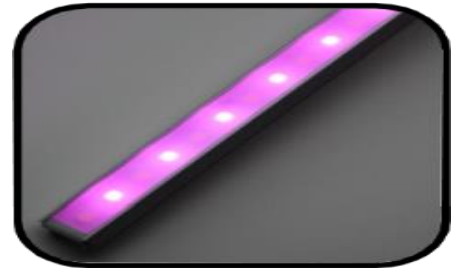

1. Dimmable, DMX, WiFi, RF Wireless
2. Low Power Consumption
3. Easy Installation and Low Maintenance
4. Custom Lengths and Unique Color Sequencing Available
5. Indoor and Outdoor

Application

The new SPECTRO RGBW 75 24LED T3 Linear LED is a great product to improve the lighting experience for your future Cove and Architectural work, Jewelry Showcases, Museum Lighting, and Marine Lighting. The product contains 12 LED's with two colors that create an exceptional view for the eye.

Order Example

SERIES	LENGTH	COLOR TEMP	#LED / F	VOLTAGE	IP LISTING	LENS	MOUNTING
SPECTRO 75	4'6"	RGB CW	24L T3	24 VDC	IN Indoor	CL clear	WS swivel

Modeling

Isometric View

Top View

Example colors:

Side View Extrusion

Application Brackets

Fixed Application Bracket

Swivel Application Bracket