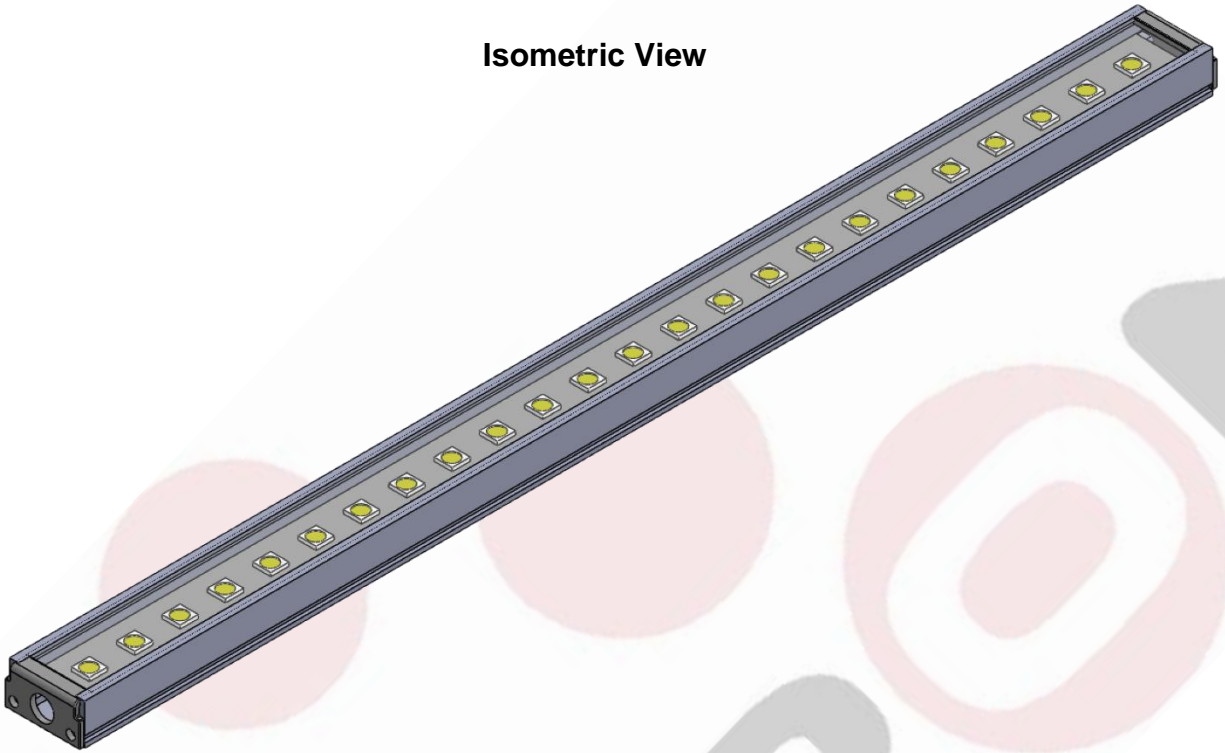

1. Dimmable, DMX, WiFi, RF Wireless
2. Low Power Consumption
3. Easy Installation and Low Maintenance
4. Custom Lengths and Unique Color Sequencing Available
5. Indoor and Outdoor

Application

The new SPECTRO RGBW 75 24LED T3 Linear LED is a great product to improve the lighting experience for your future Cove and Architectural work, Jewelry Showcases, Museum Lighting, and Marine Lighting. The product contains 12 LED's with two colors that create an exceptional view for the eye.

Specifications

Lengths	3 Inch – 48 Inch	*Custom Lengths Available
Color Temperature	RGBW Red / Green / Blue / Cool White, Neutral White, Warm White	
Wattage	6 Watts	
Lumens		
Input Voltage	24 VDC	
View Angle	120 degrees	
LED Spacing	0.5 Inch Center to Center	
LED Type	T3	
IP Rating	Indoor Standard – outdoor IP67 EPX Series	
Lens	Clear Acrylic Standard or Milky Lens Standard	
Housing	Anodized Clear Aluminum Extrusion * Custom Colors Available (e.g., Gold, Black)	
Mounting	Wall Snap Mounting Standard/Swivel Mounting Brackets	
Leads	2 Foot 18G 2 Cond	*Custom Wire Lengths Available

Order Codes

SERIES	LENGTH	COLOR TEMP	#LED / F	VOLTAGE	IP LISTING	LENS	MOUNTING
SPECTRO 75	6" – 10'	RGBW Multicolor LED	24L T3 6W/FT	24VDC	IN Indoor EPX Outdoor	CL clear MK Milky	WS wall snap SV swivel VR velcro MG magnet Custom Mounting

Order Example

SERIES	LENGTH	COLOR TEMP	#LED / F	VOLTAGE	IP LISTING	LENS	MOUNTING
SPECTRO 75	4'6"	RGB CW	24L T3	24 VDC	IN Indoor	CL clear	WS swivel

Modeling

Isometric View

Top View

Example colors:

Side View Extrusion