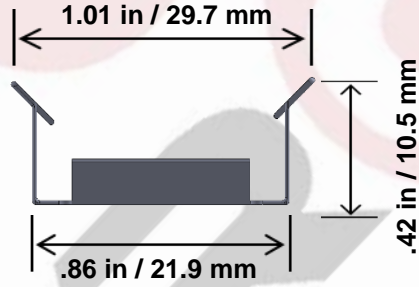

Specifications

Lengths	3 Inch – 48 Inch	*Custom Lengths Available
Color Temperature	RGBW Red / Green / Blue / Cool White, Neutral White, Warm White	
Wattage	6 Watts	
Lumens		
Input Voltage	24 VDC	
View Angle	120 degrees	
LED Spacing	0.5 Inch Center to Center	
LED Type	T3	
IP Rating	Indoor Standard – outdoor IP67 EPX Series	
Lens	Clear Acrylic Standard or Milky Lens Standard	
Housing	Anodized Clear Aluminum Extrusion * Custom Colors Available (e.g., Gold, Black)	
Mounting	Wall Snap Mounting Standard/Swivel Mounting Brackets	
Leads	2 Foot 18G 2 Cond	*Custom Wire Lengths Available

Order Example

SERIES	LENGTH	COLOR TEMP	#LED / F	VOLTAGE	IP LISTING	LENS	MOUNTING
SPECTRO 75	4'6"	RGB CW	24L T3	24 VDC	IN Indoor	CL clear	WS swivel

Modeling

Isometric View

Top View

Example colors:

Side View Extrusion

Application Brackets

Fixed Application Bracket

Swivel Application Bracket