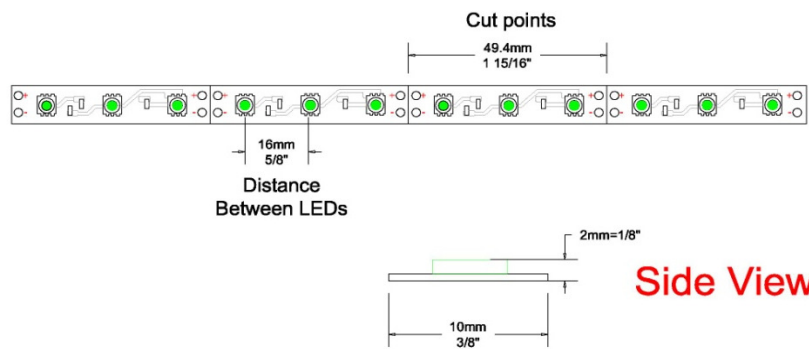

Side View

Dimm-able
120°
Transf. excl.
IP 20
←
↑
12VDC
18 LEDS PER/ft
2"
🏠

LUMIRTAPE INDOOR LED TAPELIGHT TPL 16250 - T3 - 300L - 4.5W										
PART #	MODEL	DESCRIPTION	# of LED	LED TYPE	LED PER/F	LED CO	VOLT	WATT	CUT	IP
1000 - TPL1300	TPL16250-300CWL-12V-T3	16' 5M Indoor LED tape light	300/REEL	T3 - 60mA	18	COOL WHITE	12VDC	72W - 4.5W/F	2"/ 3 LED	IP 20
1000 - TPL1301	TPL16250-300NWL-12V-T3	16' 5M Indoor LED tape light	300	T3 - 60mA	18	NEUTRAL WHITE	12VDC	72W - 4.5W/F	2" / 3 LED	IP 20
1000 - TPL1302	TPL16250-300WWL-12V-T3	16' 5M Indoor LED tape light	300	T3 - 60mA	18	WARM WHITE	12VDC	72W - 4.5W/F	2"/ 3 LED	IP 20
1000 - TPL1303	TPL16250-300RL-12V-T3	16' 5M Indoor LED tape light	300	T3 - 60mA	18	RED	12VDC	72W - 4.5W/F	2"/ 3 LED	IP 20
1000 - TPL1304	TPL16250-300GL-12V-T3	16' 5M Indoor LED tape light	300	T3 - 60mA	18	GREEN	12VDC	72W - 4.5W/F	2"/ 3 LED	IP 20
1000 - TPL1305	TPL16250-300BL-12V-T3	16' 5M Indoor LED tape light	300	T3 - 60mA	18	BLUE	12VDC	72W - 4.5W/F	2"/ 3 LED	IP 20
1000 - TPL1306	TPL16250-300AWL-12V-T3	16' 5M Indoor LED tape light	300	T3 - 60mA	18	AMBER	12VDC	72W - 4.5W/F	2"/ 3 LED	IP 20