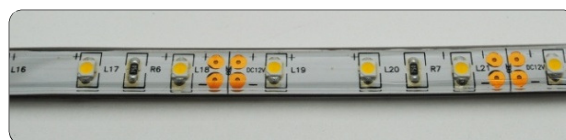

LUMIRTAPE OUTDOOR SERIES

TPL 16250 -T2 - 300L - 1.5W EPX

COLOR	RED ,GREEN ,BLUE,AMBER
LED TYPE	T2
SIZE	16 ' (5M)
WATTS / FOOT	1.5 W
WATTS / REAL	24 W
VIEW ANGLE	120 °
INPUT VOLTAGE	12 VDC
LEDS / FOOT	18 LED
LEDS / REAL	300 LED
MINIMUM RUN	2"
MAX RUN	32'
CUTTABLE AT EVERY	2" (EVERY 3 LED)
ENVIROMENT	INDOOR / OUTDOOR
IP	67
DIMMABLE	YES

Lumiron's Outdoor LED Tape light is a flexible modular linear lighting system that is water-proof, low profile, dimmable, versatile and very simple to install . Our Lumirtape allows you to install in the most discreet locations, easily and with minimum effort. It gives you the choice of more intense lighting choosing our 4.5 Watt, T3 tape or more accent geared 1.5 or 2.1 Watt version , both with great effect on the ambiance. Lumiron offers you the opportunity to purchase by roll of 16.25 feet (meter) or custom - cut to exact measurements, ready to install with the right power supply, controllers, dimmers and accessories. Applications: Outdoor Cove Lighting, Outdoor Cabinet lighting, Soffit Lighting, Showcase and Display Lighting, Accent and Contour Lighting, Signage, Architectural Backlighting, Step lighting, Deck and Patio Lighting, Terrace and Pool areas. Lumiron low voltage LUMIRTAPE is commercial grade that can be applied to most surfaces with double sided 3-M Tape. All single color Lumirtape is 12VDC, using minimum electricity and lasts over 50.000 Hours. The low energy consumption does not only save money, but is safe and friendly to the environment.