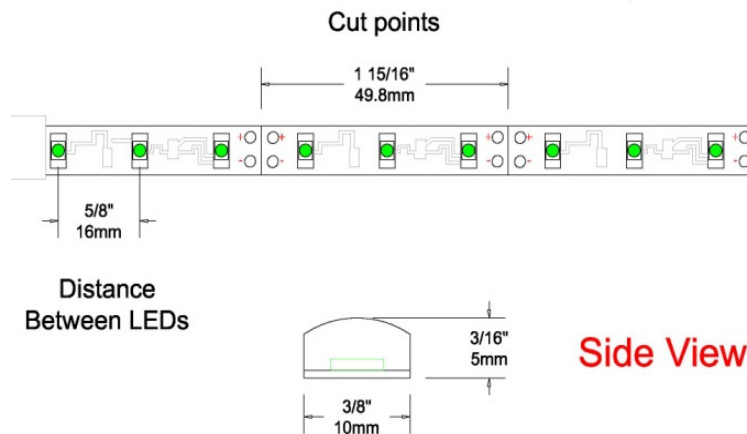

Lumiron's Outdoor LED Tape light is a flexible modular linear lighting system that is water-proof, low profile, dimmable, versatile and very simple to install . Our Lumirtape allows you to install in the most discreet locations, easily and with minimum effort. It gives you the choice of more intense lighting choosing our 4.5 Watt, T3 tape or more accent geared 1.5 or 2.1 Watt version , both with great effect on the ambiance. Lumiron offers you the opportunity to purchase by roll of 16.25 feet (meter) or custom - cut to exact measurements, ready to install with the right power supply, controllers, dimmers and accessories. Applications: Outdoor Cove Lighting, Outdoor Cabinet lighting, Soffit Lighting, Showcase and Display Lighting, Accent and Contour Lighting, Signage, Architectural Backlighting, Step lighting, Deck and Patio Lighting, Terrace and Pool areas. Lumiron low voltage LUMIRTAPE is commercial grade that can be applied to most surfaces with double sided 3-M Tape. All single color Lumirtape is 12VDC, using minimum electricity and lasts over 50.000 Hours. The low energy consumption does not only save money, but is safe and friendly to the environment.

Top View