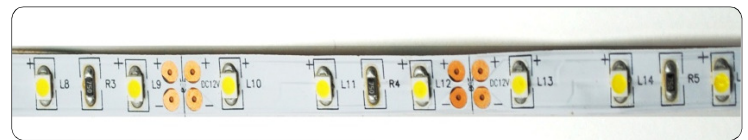

## TPL 16250 -T2 - 300L - 1.5W INDOOR

COLOR	RED ,GREEN ,BLUE,AMBER
LED TYPE	T2
SIZE	16 ' (5M)
WATTS / FOOT	1.5 W
WATTS / REAL	24 W
VIEW ANGLE	120 °
INPUT VOLTAGE	12 VDC
LEDS / FOOT	18 LED
LEDS / REAL	300 LED
MINIMUM RUN	2"
MAX RUN	32'
CUTTABLE IN   AT EVEI	2" ( EVERY 3 LED)
ENVIROMENT	INDOOR, DRY
IP	IP 20
DIMMABLE	YES

Lumiron's Indoor LED Tape light is a flexible modular linear lighting system that is low profile, dimmable, versatile and very simple to install.

Our Lumirtape allows you to install in the most discreet locations, easily and with minimum effort. Lumiron offers you the opportunity to purchase by roll of 16.25 feet (meter) or custom - cut to exact measurements, ready to install with the right power supply, controllers, dimmers and accessories.

Applications: Cove Lighting, Cabinet Lighting, Soffit Lighting, Showcase and Display Lighting, Accent and Contour Lighting, Signage, Architectural Backlighting, Step lighting.

Lumiron's low voltage LUMIRTAPE is commercial grade that can be applied to most surfaces with double sided 3-M Tape. All single color Lumirtape is 12VDC, using minimum electricity and lasts over 50,000 Hours. The low energy consumption does not only save money, but is safe and friendly to the environment.