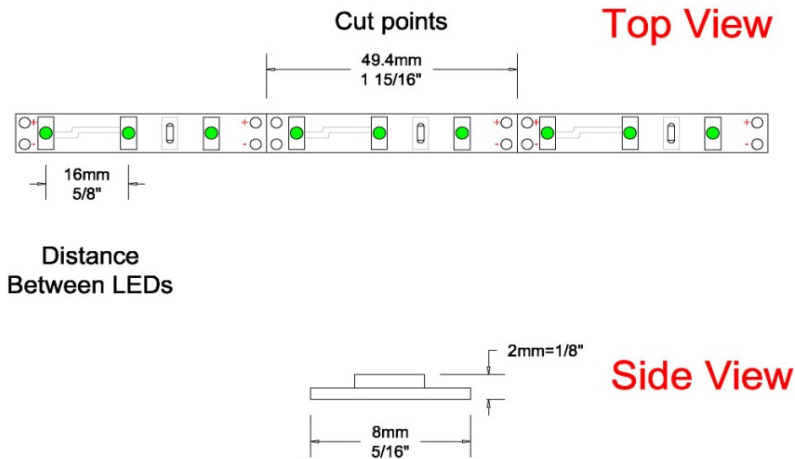

## TPL 16250 -T2 - 300L - 1.5W INDOOR

COLOR	RED ,GREEN ,BLUE,AMBER
LED TYPE	T2
SIZE	16 ' (5M)
WATTS / FOOT	1.5 W
WATTS / REAL	24 W
VIEW ANGLE	120 °
INPUT VOLTAGE	12 VDC
LEDS / FOOT	18 LED
LEDS / REAL	300 LED
MINIMUM RUN	2"
MAX RUN	32'
CUTTABLE IN   AT EVEI	2" ( EVERY 3 LED)
ENVIROMENT	INDOOR, DRY
IP	IP 20
DIMMABLE	YES

Lumiron's Indoor LED Tape light is a flexible modular linear lighting system that is low profile, dimmable, versatile and very simple to install.

Our Lumirtape allows you to install in the most discreet locations, easily and with minimum effort. Lumiron offers you the opportunity to purchase by roll of 16.25 feet (meter) or custom - cut to exact measurements, ready to install with the right power supply, controllers, dimmers and accessories.

Dimmable

120°

Transf. excl.

IP 20

12VDC

18 LEDS PER/ft

2"