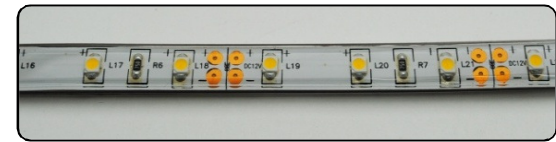

## TPL 16250 - T2A - 300L - 2.1W-EPX

COLOR	Warm White: (WW 2700K-3500K) Neutral White:(NW 4000K- 5000K) Cool White: (CW 6000K-7000K)
LED TYPE	T2A
SIZE	16' (5M)
WATTS / FOOT	2.1 W
WATTS / REAL	34 W
VIEW ANGLE	120 °
INPUT VOLTAGE	12 VDC
LEDS / FOOT	18 LED
LEDS / REAL	300 LED
MINIMUM RUN	2"
MAX RUN	32'
CUTTABLE AT EVERY	2" ( EVERY 3 LED)
ENVIROMENT	INDOOR, OUTDOOR
IP	67
DIMMABLE	YES

Lumiron's Outdoor LED Tape light is a flexible modular linear lighting system that is water-proof, low profile, dimmable, versatile and very simple to install. Our Lumirtape allows you to install in the most discreet locations, easily and with minimum effort. It gives you the choice of more intense lighting choosing our 4.5 Watt, T3 tape or more accent geared 1.5 or 2.1 Watt version, both with great effect on the ambiance. Lumiron offers you the opportunity to purchase by roll of 16.25 feet (meter) or custom - cut to exact measurements, ready to install with the right power supply, controllers, dimmers and accessories. Applications: Outdoor Cove Lighting, Outdoor Cabinet lighting, Soffit Lighting, Showcase and Display Lighting, Accent and Contour Lighting, Signage, Architectural Backlighting, Step lighting, Deck and Patio Lighting, Terrace and Pool areas. Lumiron low voltage LUMIRTAPE is commercial grade that can be applied to most surfaces with double sided 3-M Tape. All single color Lumirtape is 12VDC, using minimum electricity and lasts over 50.000 Hours. The low energy consumption does not only save money, but is safe and friendly to the environment.

Top View

Side View

Dimmable

120°

Transf. excl.

12VDC

18 LEDS PER/ft

2"