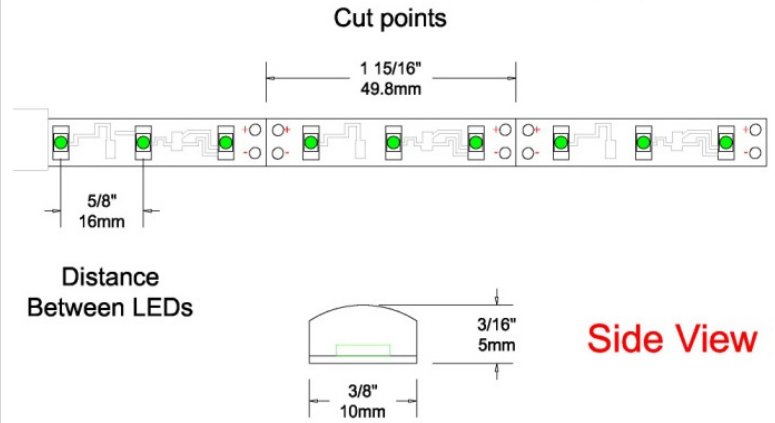

## TPL 16250 - T2A - 300L - 2.1W-EPX

COLOR	Warm White: (WW 2700K-3500K) Neutral White:(NW 4000K- 5000K) Cool White: (CW 6000K-7000K)
LED TYPE	T2A
SIZE	16' (5M)
WATTS / FOOT	2.1 W
WATTS / REAL	34 W
VIEW ANGLE	120 °
INPUT VOLTAGE	12 VDC
LEDS / FOOT	18 LED
LEDS / REAL	300 LED
MINIMUM RUN	2"
MAX RUN	32'
CUTTABLE AT EVERY	2" ( EVERY 3 LED)
ENVIROMENT	INDOOR, OUTDOOR
IP	67
DIMMABLE	YES

Lumiron's Outdoor LED Tape light is a flexible modular linear lighting system that is water-proof, low profile, dimmable, versatile and very simple to install. Our Lumirtape allows you to install in the most discreet locations, easily and with minimum effort. It gives you the choice of more intense lighting choosing our 4.5 Watt, T3 tape or more accent geared 1.5 or 2.1 Watt version, both with great effect on the ambiance. Lumiron offers you the opportunity to purchase by roll of 16.25 feet (meter) or custom - cut to exact measurements, ready to install with the right power supply, controllers, dimmers and accessories. Applications: Outdoor Cove Lighting, Outdoor Cabinet lighting, Soffit Lighting, Showcase and Display Lighting, Accent and Contour Lighting, Signage, Architectural Backlighting, Step lighting, Deck and Patio Lighting, Terrace and Pool areas. Lumiron low voltage LUMIRTAPE is commercial grade that can be applied to most surfaces with double sided 3-M Tape. All single color Lumirtape is 12VDC, using minimum electricity and lasts over 50.000 Hours. The low energy consumption does not only save money, but is safe and friendly to the environment.

Top View

Side View

Dimmable

120°

Transf. excl.

12VDC

18 LEDS PER/ft

2"