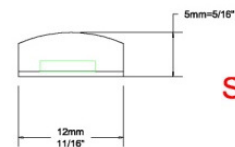

LUMIRTAPE OUTDOOR SERIES

TPL 16250 -T3 -150RGB + 150WL -4.5W -EPX

COLOR	Warm White: (WW 2700K-3500K) Neutral White:(NW 4000K- 5000K) Cool White: (CW 6000K-7000K) RGB(RED,GREEN,BLUE)
LED TYPE	T3
SIZE	16 ' (5M)
WATTS / FOOT	4.5 W
WATTS / REAL	73 W
VIEW ANGLE	120 °
INPUT VOLTAGE	12 VDC
LEDS / FOOT	18 LED
LEDS / REAL	300 LED
MINIMUM RUN	4"
MAX RUN	32'
CUTTABLE IN EVERY	4" (EVERY 6 LED)
ENVIROMENT	OUTDOOR
IP	67
DIMMABLE	YES

Side View

Lumiron's Outdoor RGB LED Tape light is a flexible modular linear lighting system that is water-proof, low profile, dimmable, versatile color changing tapewith the option of diferent white temperatures and the luxury of the RGB added to this dynamic tape and it's very simple to install.

Our Lumirtape allows you to install in the most discreet locations, easily and with minimum effort,it gives you the choice of more intense lighting choosing our 4.5 Watt, T3 tape or more accent geared 1.5 or 2.1 Watt version , both with great effect on the ambiance. Lumiron offers you the opportunity to purchase by roll of 16.25 feet (meter) or custom - cut to exact measurements, ready to install with the right power supply, contrillers, dimmers and accesories.

Aplications: Outdoor Cove Lighting, Outdoor Cabinet lighting, Soffit Lighting, Showcase and display Lighting, Accent and Contour Liggthing, Signage, Architectural Backlighting, Step lighting, Deck and Patio Lighting, Terrace and Pool areas.

Lumirons outdoor Lumirtape is commercial grade that can be applied to most surface with double sided 3-M Tape. All single color Lumirtape is 12VDC, using minimum electricity and lasts over 50.000 Hours. The low energy consumption does not only save money, but is safe and friendly to the enviroment.

Dimm-able

120°

Transf. excl.

12VDC

IP 65

18 LEDS PER/ft

4"