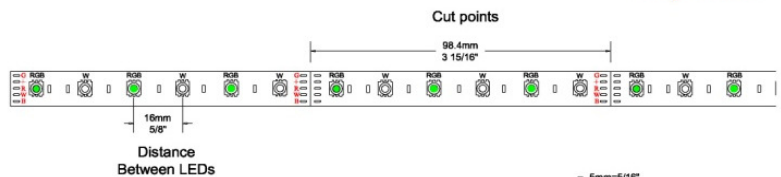

LUMIRTAPE OUTDOOR SERIES

TPL 16250 -T3 -150RGB + 150WL -4.5W -EPX

| | |
|-------------------|--|
| COLOR | Warm White: (WW 2700K-3500K) Neutral White:(NW 4000K- 5000K) Cool White: (CW 6000K-7000K) RGB(RED,GREEN,BLUE) |
| LED TYPE | T3 |
| SIZE | 16 ' (5M) |
| WATTS / FOOT | 4.5 W |
| WATTS / REAL | 73 W |
| VIEW ANGLE | 120 ° |
| INPUT VOLTAGE | 12 VDC |
| LEDS / FOOT | 18 LED |
| LEDS / REAL | 300 LED |
| MINIMUM RUN | 4" |
| MAX RUN | 32' |
| CUTTABLE IN EVERY | 4" (EVERY 6 LED) |
| ENVIROMENT | OUTDOOR |
| IP | 67 |
| DIMMABLE | YES |

Top View

Side View

Lumiron's Outdoor RGB LED Tape light is a flexible modular linear lighting system that is water-proof, low profile, dimmable, versatile color changing tapewith the option of diferent white temperatures and the luxury of the RGB added to this dynamic tape and it's very simple to install.

Our Lumirtape allows you to install in the most discreet locations, easily and with minimum effort,it gives you the choice of more intense lighting choosing our 4.5 Watt, T3 tape or more accent geared 1.5 or 2.1 Watt version , both with great effect on the ambiance. Lumiron offers you the opportunity to purchase by roll of 16.25 feet (meter) or custom - cut to exact measurements, ready to install with the right power supply, contrillers, dimmers and accesories.

Dimm-able

120°

Transf. excl.

12VDC

IP 65

18 LEDS PER/ft

4"

LUMIRTAPE OUTDOOR TPL 16250 - T3 - 300RGB + W L - 4.5W -EPX