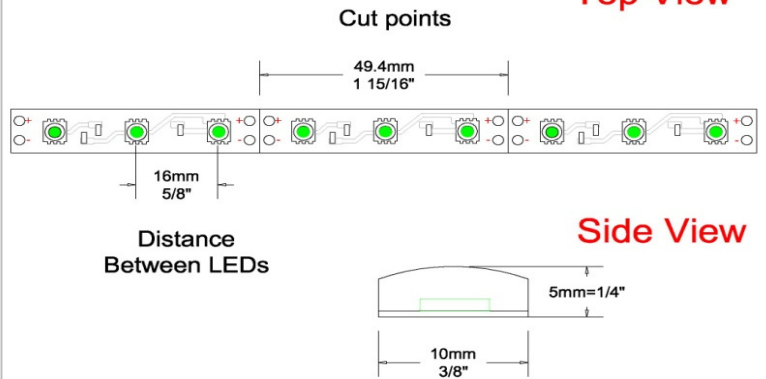

## TPL 16250 -T3 - 300L - 4.5W -EPX

COLOR	Warm White: (WW 2700K-3500K) Neutral White:(NW 4000K- 5000K) Cool White: (CW 6000K-7000K) RED, GREEN , BLUE, AMBER
LED TYPE	T3
SIZE	16' (5M)
WATTS / FOOT	4.5 W
WATTS / REAL	73 W
VIEW ANGLE	120 °
INPUT VOLTAGE	12 VDC
LEDS / FOOT	18 LED
LEDS / REAL	300 LED
MINIMUM RUN	2"
MAX RUN	16'
CUTTABLE AT EVERY	2" ( EVERY 3 LED)
ENVIROMENT	INDOOR / OUTDOOR
IP	67
DIMMABLE	YES

Lumiron's Outdoor LED Tape light is a flexible modular linear lighting system that is water-proof, low profile, dimmable, versatile and very simple to install. Our Lumirtape allows you to install in the most discreet locations, easily and with minimum effort. It gives you the choice of more intense lighting choosing our 4.5 Watt, T3 tape or more accent geared 1.5 or 2.1 Watt version, both with great effect on the ambiance. Lumiron offers you the opportunity to purchase by roll of 16.25 feet (meter) or custom - cut to exact measurements, ready to install with the right power supply, controllers, dimmers and accessories. Applications: Outdoor Cove Lighting, Outdoor Cabinet lighting, Soffit Lighting, Showcase and Display Lighting, Accent and Contour Lighting, Signage, Architectural Backlighting, Step lighting, Deck and Patio Lighting, Terrace and Pool areas. Lumirons low voltage LUMIRTAPE is commercial grade that can be applied to most surfaces with double sided 3-M Tape. All single color Lumirtape is 12VDC, using minimum electricity and lasts over 50,000 Hours. The low energy consumption does not only save money, but is safe and friendly to the environment.

Top View

Dimm-able

120°

Transf. excl.

12VDC

18 LEDS PER/ft

2"

IP 67