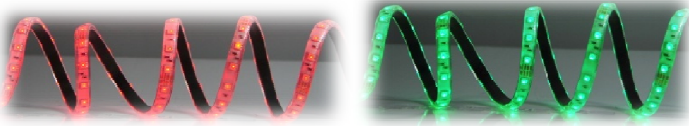

## TPL 16250 -T3 - 300L - 4.5W -EPX

COLOR	Warm White: (WW 2700K-3500K) Neutral White:(NW 4000K- 5000K) Cool White: (CW 6000K-7000K) RED, GREEN , BLUE, AMBER
LED TYPE	T3
SIZE	16' (5M)
WATTS / FOOT	4.5 W
WATTS / REAL	73 W
VIEW ANGLE	120 °
INPUT VOLTAGE	12 VDC
LEDS / FOOT	18 LED
LEDS / REAL	300 LED
MINIMUM RUN	2"
MAX RUN	16'
CUTTABLE AT EVERY	2" ( EVERY 3 LED)
ENVIROMENT	INDOOR / OUTDOOR
IP	67
DIMMABLE	YES

Lumiron's Outdoor LED Tape light is a flexible modular linear lighting system that is water-proof, low profile, dimmable, versatile and very simple to install. Our Lumirtape allows you to install in the most discreet locations, easily and with minimum effort. It gives you the choice of more intense lighting choosing our 4.5 Watt, T3 tape or more accent geared 1.5 or 2.1 Watt version, both with great effect on the ambiance. Lumiron offers you the opportunity to purchase by roll of 16.25 feet (meter) or custom - cut to exact measurements, ready to install with the right power supply, controllers, dimmers and accessories. Applications: Outdoor Cove Lighting, Outdoor Cabinet lighting, Soffit Lighting, Showcase and Display Lighting, Accent and Contour Lighting, Signage, Architectural Backlighting, Step lighting, Deck and Patio Lighting, Terrace and Pool areas. Lumirons low voltage LUMIRTAPE is commercial grade that can be applied to most surfaces with double sided 3-M Tape. All single color Lumirtape is 12VDC, using minimum electricity and lasts over 50,000 Hours. The low energy consumption does not only save money, but is safe and friendly to the environment.

Top View

Dimm-able

120°

Transf. excl.

12VDC

18 LEDS PER/ft

2"

IP 67