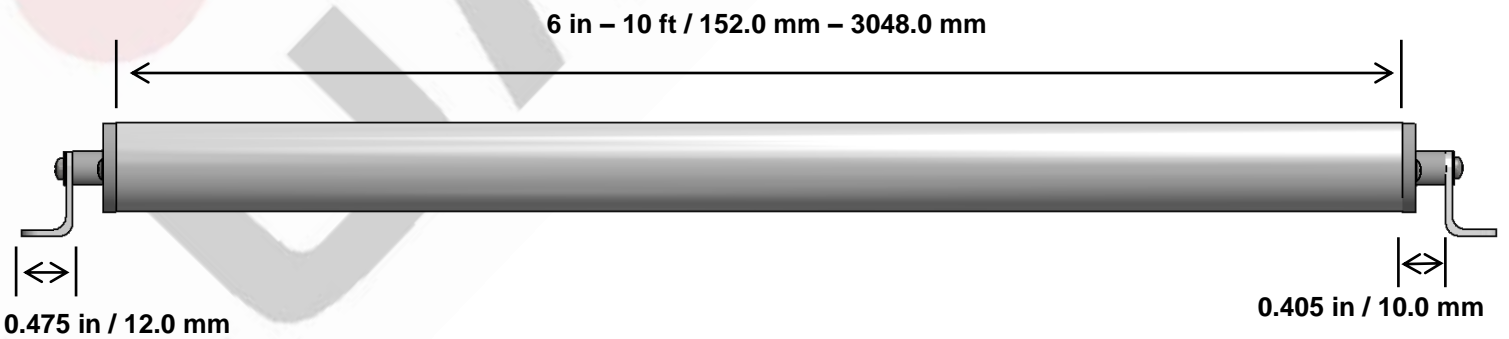

Specifications

Lengths	6 Inch – 10 Inch	*Custom Lengths Available
Diameter	0.99"	
Color Temperature	Warm White / Neutral White / Cool White / Red / Amber / Green / Blue	
Wattage	6 Watts	
Lumens	581 lm	
Input Voltage	12 or 24 VDC	
View Angle	120 degrees	
LED Spacing	0.5 Inch Center to Center	
LED Type	T3	
IP Rating	Indoor Standard – outdoor IP67 EPX Series	
Lens	Clear Acrylic Standard	
Housing	Anodized Clear Aluminum Extrusion	* Custom Colors Available (e.g., Gold, Black..)
Mounting	Wall Snap Mounting Standard	
Leads	2 Foot 18G 2 Cond	*Custom Wire lengths Available

Order Example

SERIES	LENGTH	COLOR TEMP	#LED / F	VOLTAGE	IP LISTING	LENS	MOUNTING
TRX 100C-SW3	5'6"	CW	24L T3	12 VDC	IN Indoor	CL clear	SV swivel

3D Modeling

Isometric View

Top View

- Dimmable
- 120°
- Transf. Excl.
- IP 20
- IP 67 EPX
- ←
- ↑
- 12 or 24 VDC
- 24 LED PER/ft
- ↖
- ↗

Front View

Side View

To view the 3D model of the Linear LED above please visit the website.