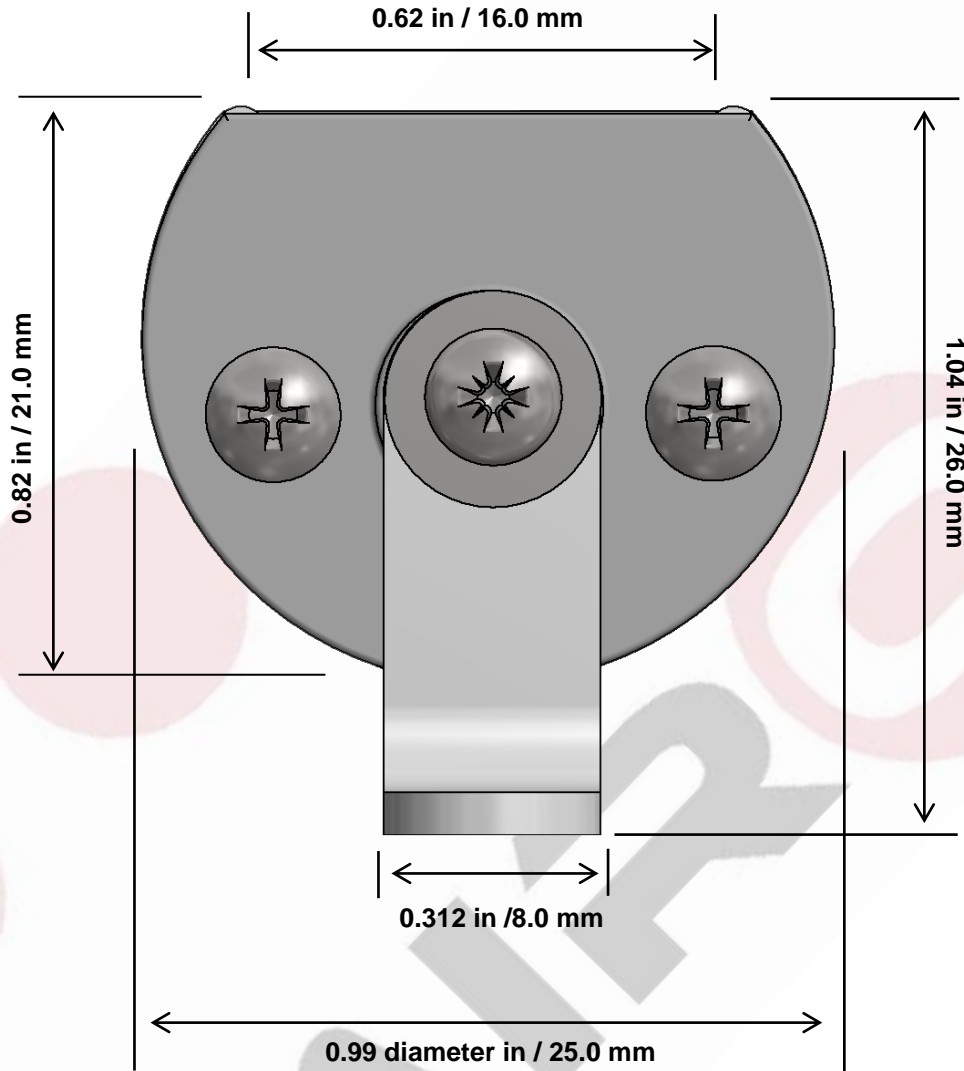

Specifications

Lengths	6 Inch – 10 Inch	*Custom Lengths Available
Diameter	0.99"	
Color Temperature	Warm White / Neutral White / Cool White / Red / Amber / Green / Blue	
Wattage	6 Watts	
Lumens	581 lm	
Input Voltage	12 or 24 VDC	
View Angle	120 degrees	
LED Spacing	0.5 Inch Center to Center	
LED Type	T3	
IP Rating	Indoor Standard – outdoor IP67 EPX Series	
Lens	Clear Acrylic Standard	
Housing	Anodized Clear Aluminum Extrusion	* Custom Colors Available (e.g., Gold, Black..)
Mounting	Wall Snap Mounting Standard	
Leads	2 Foot 18G 2 Cond	*Custom Wire lengths Available

Order Codes

SERIES	LENGTH	COLOR TEMP	#LED / F	VOLTAGE	IP LISTING	LENS	MOUNTING
TRX 100C-SW3	6" – 10'	CW Cool White NW neutral white WW warm white SCL single color LED RGB RGB&W	24L T3 6W/FT	12 or 24VDC	IN Indoor EPX Outdoor	CL clear MK Milky	SV Swivel

Order Example

SERIES	LENGTH	COLOR TEMP	#LED / F	VOLTAGE	IP LISTING	LENS	MOUNTING
TRX 100C-SW3	5'6"	CW	24L T3	12 VDC	IN Indoor	CL clear	SV swivel

3D Modeling

Isometric View

Top View

- Dimmable
- 120°
- Transf. Excl.
- IP 20
- IP 67 EPX
- ←
- ↑
- 12 or 24 VDC
- 24 LED PER/ft
- ↖
- ↗

Front View

Side View

To view the 3D model of the Linear LED above please visit the website.