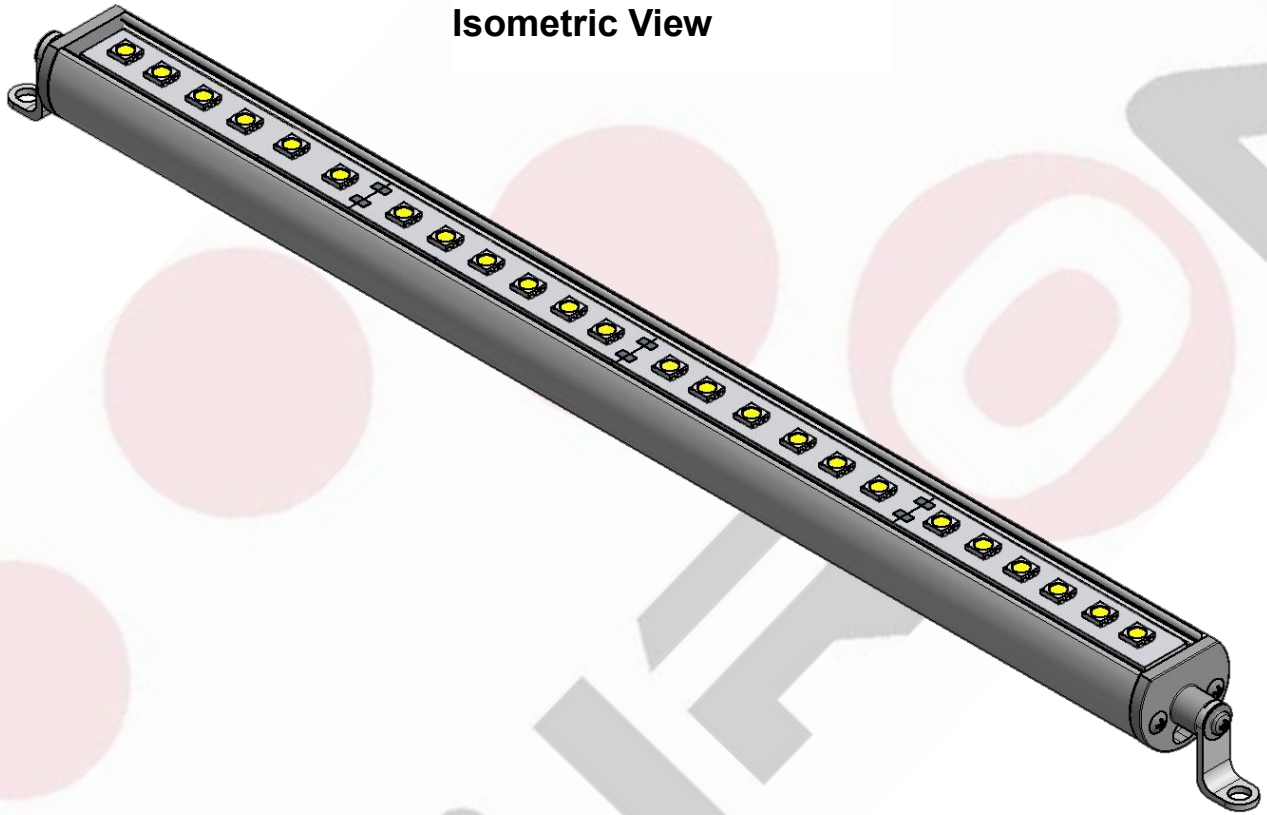

1. Dimmable, DMX, WiFi, RF Wireless
2. Low Power Consumption
3. Easy Installation and Low Maintenance
4. Custom Lengths and Unique Color Sequencing Available

Application

The new TRX 100C SW3 Linear LED is a great product to improve the light for your future Cove and Architectural work, Jewelry Showcases, Museum Lighting, and Marine Lighting. The product contains 24 LED's that creates an exceptional view for the public.

Specifications

Lengths	6 Inch – 10 Inch	*Custom Lengths Available
Diameter	0.99"	
Color Temperature	Warm White / Neutral White / Cool White / Red / Amber / Green / Blue	
Wattage	6 Watts	
Lumens	581 lm	
Input Voltage	12 or 24 VDC	
View Angle	120 degrees	
LED Spacing	0.5 Inch Center to Center	
LED Type	T3	
IP Rating	Indoor Standard – outdoor IP67 EPX Series	
Lens	Clear Acrylic Standard	
Housing	Anodized Clear Aluminum Extrusion	* Custom Colors Available (e.g., Gold, Black..)
Mounting	Wall Snap Mounting Standard	
Leads	2 Foot 18G 2 Cond	*Custom Wire lengths Available

Order Codes

SERIES	LENGTH	COLOR TEMP	#LED / F	VOLTAGE	IP LISTING	LENS	MOUNTING
TRX 100C-SW3	6" – 10'	CW Cool White NW neutral white WW warm white SCL single color LED RGB RGB&W	24L T3 6W/FT	12 or 24VDC	IN Indoor EPX Outdoor	CL clear MK Milky	SV Swivel

Order Example

SERIES	LENGTH	COLOR TEMP	#LED / F	VOLTAGE	IP LISTING	LENS	MOUNTING
TRX 100C-SW3	5'6"	CW	24L T3	12 VDC	IN Indoor	CL clear	SV swivel

3D Modeling

Isometric View

Top View

- Dimmable
- 120°
- Transf. Excl.
- IP 20
- IP 67 EPX
- ←
- ↑
- 12 or 24 VDC
- 24 LED PER/ft
- ↖
- ↗