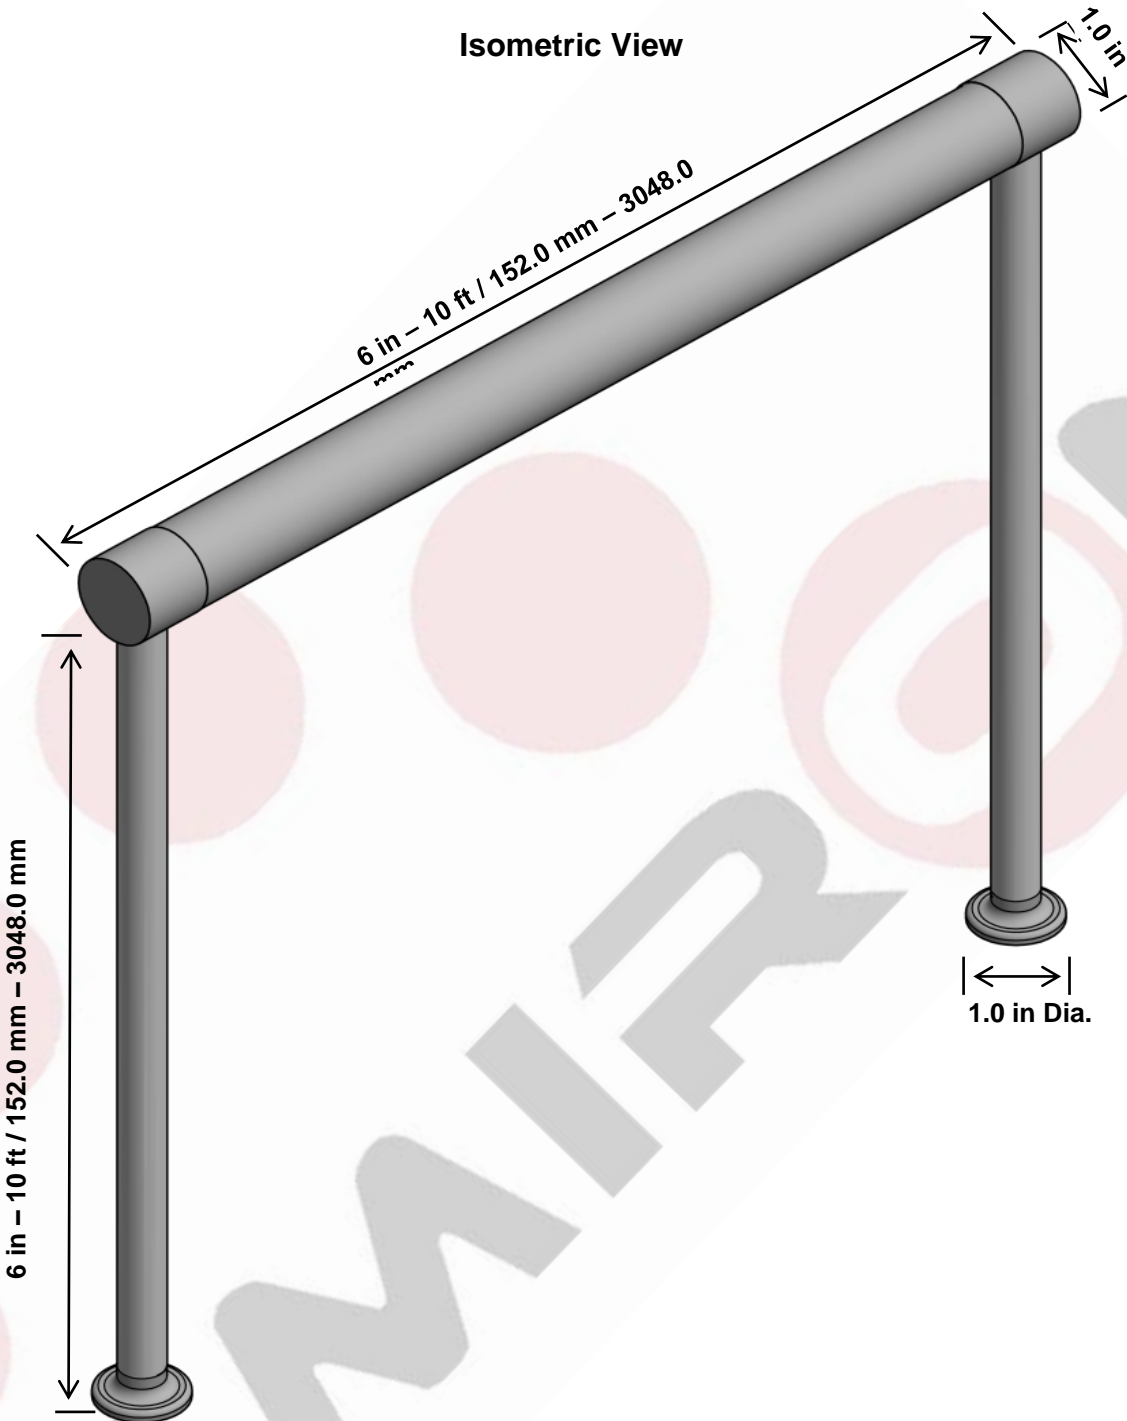

Specifications

Lengths	6 Inch – 10 Inch	*Custom Lengths Available
Diameter	0.99"	
Color Temperature	Warm White / Neutral White / Cool White / Red / Amber / Green / Blue	
Wattage	6 Watts	
Lumens	581 lm	
Input Voltage	12 or 24 VDC	
View Angle	120 degrees	
LED Spacing	0.5 Inch Center to Center	
LED Type	T3	
IP Rating	Indoor Standard – outdoor IP67 EPX Series	
Lens	Clear Acrylic Standard	
Housing	Anodized Clear Aluminum Extrusion	* Custom Colors Available (e.g., Gold, Black..)
Mounting	Wall Snap Mounting Standard	
Leads	2 Foot 18G 2 Cond	*Custom Wire lengths Available

Order Codes

SERIES	LENGTH	COLOR TEMP	#LED / F	VOLTAGE	IP LISTING	LENS	MOUNTING
TRX 100C-VR1	6" – 10'	CW Cool White NW neutral white WW warm white SCL single color LED RGB&W	24L T3 6W/FT	12 or 24VDC	IN Indoor EPX Outdoor	CL clear MK Milky	VR1

Order Example

SERIES	LENGTH	COLOR TEMP	#LED / F	VOLTAGE	IP LISTING	LENS	MOUNTING
TRX 100C-VR1	5'6"	CW	24L T3	12 VDC	IN Indoor	CL clear	VR1

3D Modeling

Front View

TRX 100C - VR1 ACCESSORIES			
PART #	MODEL		DESCRIPTION
4000 - ACC100C1 - 100	BR - TRX 100C1 - BA1	BASE	 
4000 - ACC100C1 - 101	BR - TRX 100C1 - EN1	END CAP	
4000 - ACC100C1 - 102	BR - TRX 100C1 - TU1	24" TUBE	
4000 - ACC100C1 - 103	BR - TRX 100C1 - NT1	NUT	

Dimmable
120°
Transf. Excl.
IP 20
IP 67 EPX
←
↑
12 or 24 VDC
24 LED PER/ft
↶
↷

Isometric View

To view the 3D model of the Linear LED above please visit the website.