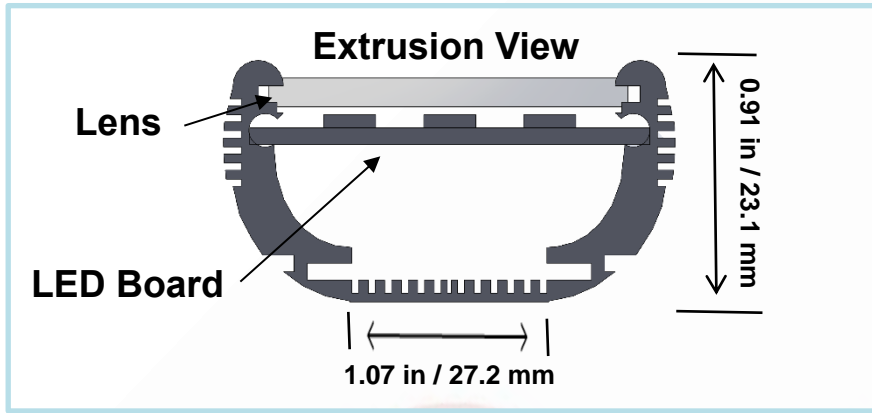

Specifications

Lengths	6 Inch – 96 Inch	*Custom Lengths Available
Color Temperature	Warm White / Neutral White / Cool White / Red / Amber / Green / Blue	
Wattage	7.5 Watts	
Lumens	873 lm	
Input Voltage	12 or 24 VDC	
View Angle	120 degrees	
LED Spacing	0.5 Inch Center to Center	
LED Type	T3	
IP Rating	Indoor Standard – Outdoor IP67 EPX Series	
Lens	Clear Acrylic Standard	
Housing	Anodized Clear Aluminum Extrusion * Custom Colors Available (e.g., Gold, Black)	
Mounting	Wall Snap Mounting Standard	
Leads	2 Foot 18G 2 Cond	*Custom Wire lengths Available

Order Codes

SERIES	LENGTH	COLOR TEMP	#LED / F	VOLTAGE	IP LISTING	LENS	MOUNTING
TRX 100C-SW3	6" – 10'	CW Cool White NW neutral white WW warm white SCL single color LED RGB RGB&W	36L T3 6W/FT	12 or 24VDC	IN Indoor EPX Outdoor	CL clear MK Milky	SV Swivel

Order Example

SERIES	LENGTH	COLOR TEMP	#LED / F	VOLTAGE	IP LISTING	LENS	MOUNTING
TRX 100C-SW3	5'6"	CW	36L T3	12 VDC	IN Indoor	CL clear	SV swivel

3D Modeling

Isometric View

Top View

To view the 3D model of the Linear LED above please visit the website.