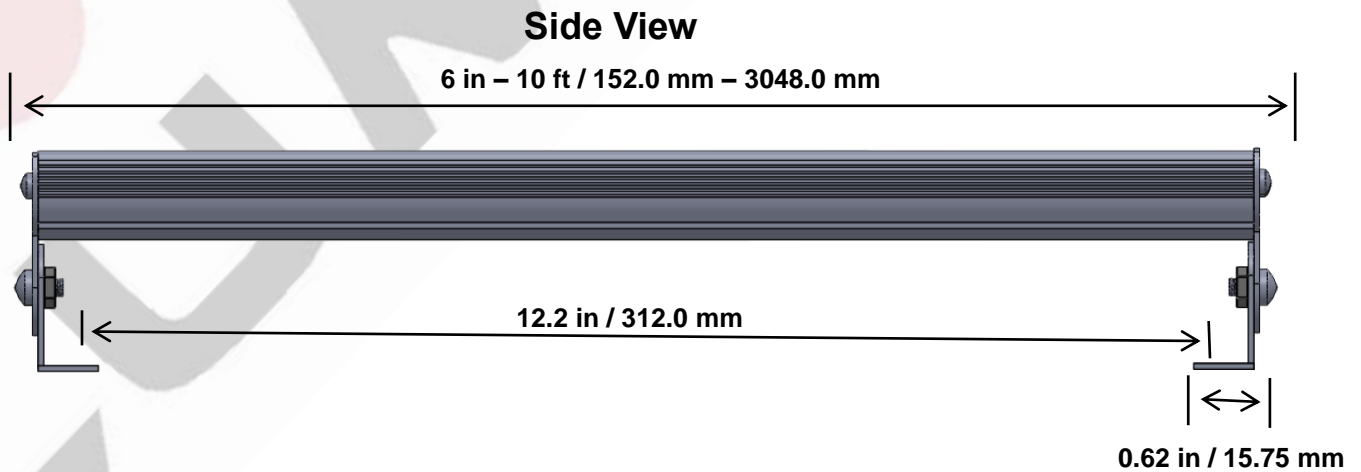

Specifications

Lengths	6 Inch – 96 Inch	*Custom Lengths Available
Color Temperature	Warm White / Neutral White / Cool White / Red / Amber / Green / Blue	
Wattage	7.5 Watts	
Lumens	873 lm	
Input Voltage	12 or 24 VDC	
View Angle	120 degrees	
LED Spacing	0.5 Inch Center to Center	
LED Type	T3	
IP Rating	Indoor Standard – Outdoor IP67 EPX Series	
Lens	Clear Acrylic Standard	
Housing	Anodized Clear Aluminum Extrusion * Custom Colors Available (e.g., Gold, Black)	
Mounting	Wall Snap Mounting Standard	
Leads	2 Foot 18G 2 Cond	*Custom Wire lengths Available

Order Codes

SERIES	LENGTH	COLOR TEMP	#LED / F	VOLTAGE	IP LISTING	LENS	MOUNTING
TRX 100C-SW3	6" – 10'	CW Cool White NW neutral white WW warm white SCL single color LED RGB RGB&W	36L T3 6W/FT	12 or 24VDC	IN Indoor EPX Outdoor	CL clear MK Milky	SV Swivel

Order Example

SERIES	LENGTH	COLOR TEMP	#LED / F	VOLTAGE	IP LISTING	LENS	MOUNTING
TRX 100C-SW3	5'6"	CW	36L T3	12 VDC	IN Indoor	CL clear	SV swivel

3D Modeling

Isometric View

Top View

To view the 3D model of the Linear LED above please visit the website.