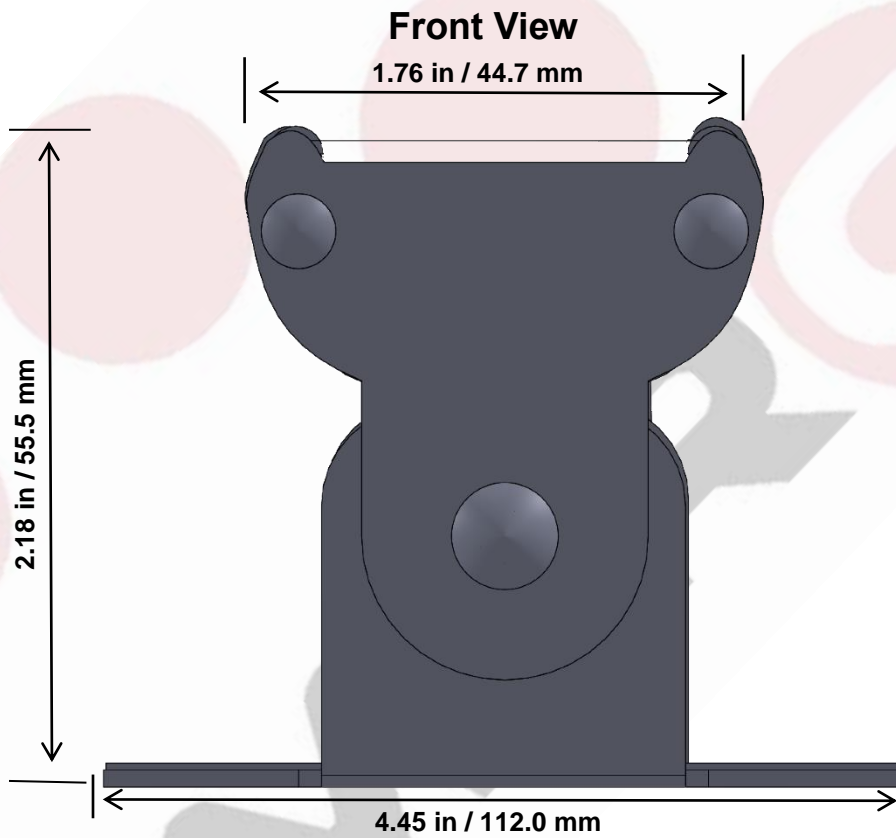

Specifications

Lengths	6 Inch – 96 Inch	*Custom Lengths Available
Color Temperature	Warm White / Neutral White / Cool White / Red / Amber / Green / Blue	
Wattage	7.5 Watts	
Lumens	873 lm	
Input Voltage	12 or 24 VDC	
View Angle	120 degrees	
LED Spacing	0.5 Inch Center to Center	
LED Type	T3	
IP Rating	Indoor Standard – Outdoor IP67 EPX Series	
Lens	Clear Acrylic Standard	
Housing	Anodized Clear Aluminum Extrusion * Custom Colors Available (e.g., Gold, Black)	
Mounting	Wall Snap Mounting Standard	
Leads	2 Foot 18G 2 Cond	*Custom Wire lengths Available

Order Codes

SERIES	LENGTH	COLOR TEMP	#LED / F	VOLTAGE	IP LISTING	LENS	MOUNTING
TRX 100C-SW3	6" – 10'	CW Cool White NW neutral white WW warm white SCL single color LED RGB RGB&W	36L T3 6W/FT	12 or 24VDC	IN Indoor EPX Outdoor	CL clear MK Milky	SV Swivel

Order Example

SERIES	LENGTH	COLOR TEMP	#LED / F	VOLTAGE	IP LISTING	LENS	MOUNTING
TRX 100C-SW3	5'6"	CW	36L T3	12 VDC	IN Indoor	CL clear	SV swivel

3D Modeling

Isometric View

Top View

To view the 3D model of the Linear LED above please visit the website.