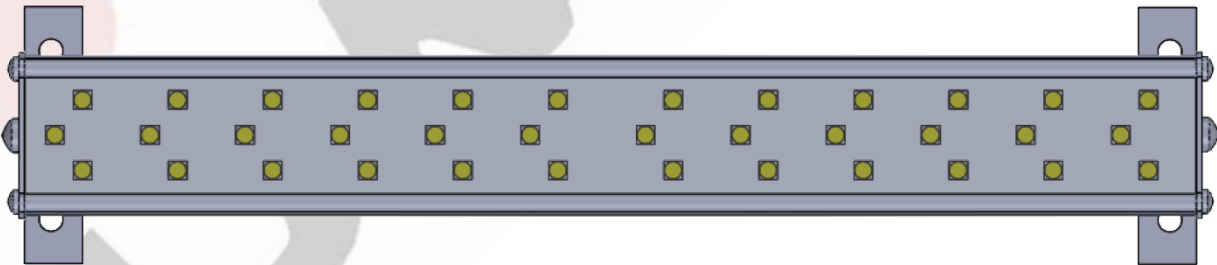

1. Dimmable, DMX, WiFi, RF Wireless
2. Low Power Consumption
3. Easy Installation and Low Maintenance
4. Custom Lengths and Unique Color Sequencing Available

Application

The new TRX 175C2-36T3 Linear LED is a great product to improve the light for your future Cove and Architectural work, Jewelry Showcases, Museum Lighting, and Marine Lighting. The product contains 36 LED's that creates an exceptional view for the public.

Specifications

Lengths	6 Inch – 96 Inch	*Custom Lengths Available
Color Temperature	Warm White / Neutral White / Cool White / Red / Amber / Green / Blue	
Wattage	7.5 Watts	
Lumens	873 lm	
Input Voltage	12 or 24 VDC	
View Angle	120 degrees	
LED Spacing	0.5 Inch Center to Center	
LED Type	T3	
IP Rating	Indoor Standard – Outdoor IP67 EPX Series	
Lens	Clear Acrylic Standard	
Housing	Anodized Clear Aluminum Extrusion * Custom Colors Available (e.g., Gold, Black)	
Mounting	Wall Snap Mounting Standard	
Leads	2 Foot 18G 2 Cond	*Custom Wire lengths Available

Order Codes

SERIES	LENGTH	COLOR TEMP	#LED / F	VOLTAGE	IP LISTING	LENS	MOUNTING
TRX 100C-SW3	6" – 10'	CW Cool White NW neutral white WW warm white SCL single color LED RGB RGB&W	36L T3 6W/FT	12 or 24VDC	IN Indoor EPX Outdoor	CL clear MK Milky	SV Swivel

Order Example

SERIES	LENGTH	COLOR TEMP	#LED / F	VOLTAGE	IP LISTING	LENS	MOUNTING
TRX 100C-SW3	5'6"	CW	36L T3	12 VDC	IN Indoor	CL clear	SV swivel

3D Modeling

Isometric View

Top View

To view the 3D model of the Linear LED above please visit the website.