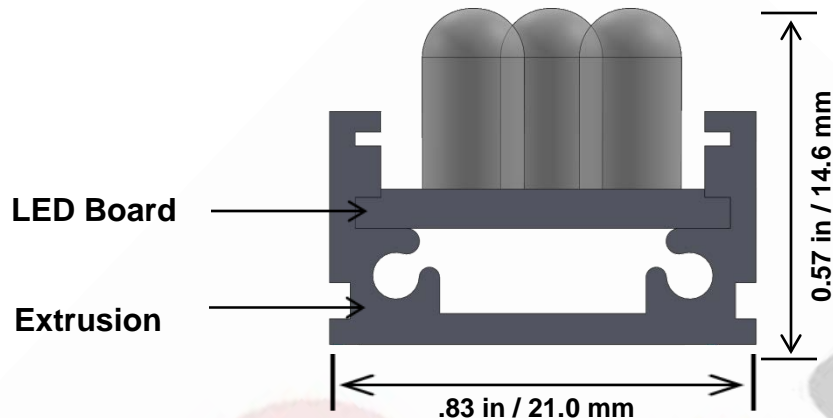

Specifications

Lengths	3 Inch – 48 Inch	*Custom Lengths Available
Color Temperature	RBG Color Changing	
Wattage	5 Watts	
Lumens	291 lm	
Input Voltage	24 VDC	
View Angle	120 degrees	
LED Spacing	1.0 Inch Center to Center	
LED Type	S1	
IP Rating	Indoor Standard – Outdoor IP67 EPX Series	
Lens	Standard 30 degrees	
Housing	Anodized Clear Aluminum Extrusion	* Custom Colors Available (e.g., Gold, Black..)
Mounting	Wall Snap Mounting Standard/Swivel Mounting Brackets	
Leads	2 Foot 18G 2 Cond	*Custom Wire lengths Available

Order Codes

SERIES	LENGTH	COLOR TEMP	#LED / F	VOLTAGE	IP LISTING	LENS	MOUNTING
SPECTRO 75	6" – 10'	RGB	36L S1 5W/FT	24VDC	IN Indoor EPX Outdoor	30°	WS wall snap SV swivel VR velcro MG magnet Custom Mounting

Order Example

SERIES	LENGTH	COLOR TEMP	#LED / F	VOLTAGE	IP LISTING	LENS	MOUNTING
SPECTRO 75	4'6"	RGB	24L T3	24 VDC	IN Indoor	30°	WS swivel

Modeling

Isometric View

Top View

Side View Extrusion

Application Brackets

Fixed Application Bracket

Swivel Application Bracket