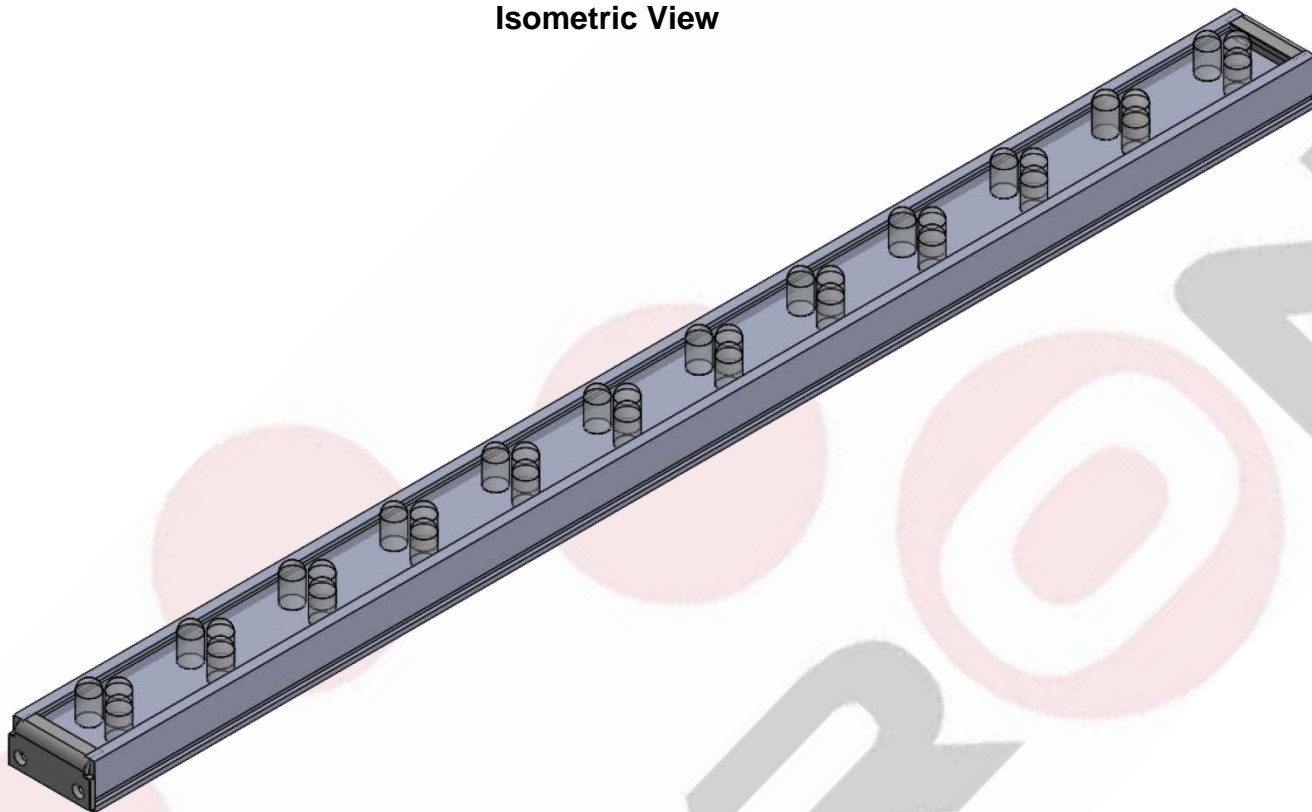

The new SPECTRO RGB 36LED S1 Linear LED is a great product to improve the lighting experience for your future Cove and Architectural work, Jewelry Showcases, Museum Lighting, and Marine Lighting. The product contains 36 LED's with multicolor capability that create an exceptional view for the eye. Along with a finger touch dimmable capability.

Specifications

Lengths	3 Inch – 48 Inch	*Custom Lengths Available
Color Temperature	RBG Color Changing	
Wattage	5 Watts	
Lumens	291 lm	
Input Voltage	24 VDC	
View Angle	120 degrees	
LED Spacing	1.0 Inch Center to Center	
LED Type	S1	
IP Rating	Indoor Standard – Outdoor IP67 EPX Series	
Lens	Standard 30 degrees	
Housing	Anodized Clear Aluminum Extrusion	* Custom Colors Available (e.g., Gold, Black..)
Mounting	Wall Snap Mounting Standard/Swivel Mounting Brackets	
Leads	2 Foot 18G 2 Cond	*Custom Wire lengths Available

Order Codes

SERIES	LENGTH	COLOR TEMP	#LED / F	VOLTAGE	IP LISTING	LENS	MOUNTING
SPECTRO 75	6" – 10'	RGB	36L S1 5W/FT	24VDC	IN Indoor EPX Outdoor	30°	WS wall snap SV swivel VR velcro MG magnet Custom Mounting

Order Example

SERIES	LENGTH	COLOR TEMP	#LED / F	VOLTAGE	IP LISTING	LENS	MOUNTING
SPECTRO 75	4'6"	RGB	24L T3	24 VDC	IN Indoor	30°	WS swivel

Modeling

Isometric View

Top View

Side View Extrusion

Application Brackets