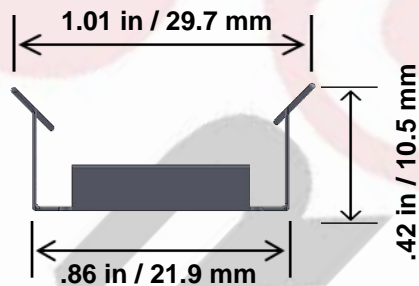

Specifications

Lengths	3 Inch – 48 Inch	*Custom Lengths Available
Color Temperature	RBG Color Changing	
Wattage	5 Watts	
Lumens	291 lm	
Input Voltage	24 VDC	
View Angle	120 degrees	
LED Spacing	1.0 Inch Center to Center	
LED Type	S1	
IP Rating	Indoor Standard – Outdoor IP67 EPX Series	
Lens	Standard 30 degrees	
Housing	Anodized Clear Aluminum Extrusion	* Custom Colors Available (e.g., Gold, Black..)
Mounting	Wall Snap Mounting Standard/Swivel Mounting Brackets	
Leads	2 Foot 18G 2 Cond	*Custom Wire lengths Available

Order Example

SERIES	LENGTH	COLOR TEMP	#LED / F	VOLTAGE	IP LISTING	LENS	MOUNTING
SPECTRO 75	4'6"	RGB	24L T3	24 VDC	IN Indoor	30°	WS swivel

Modeling

Isometric View

Top View

Side View Extrusion

Application Brackets

Fixed Application Bracket

Swivel Application Bracket