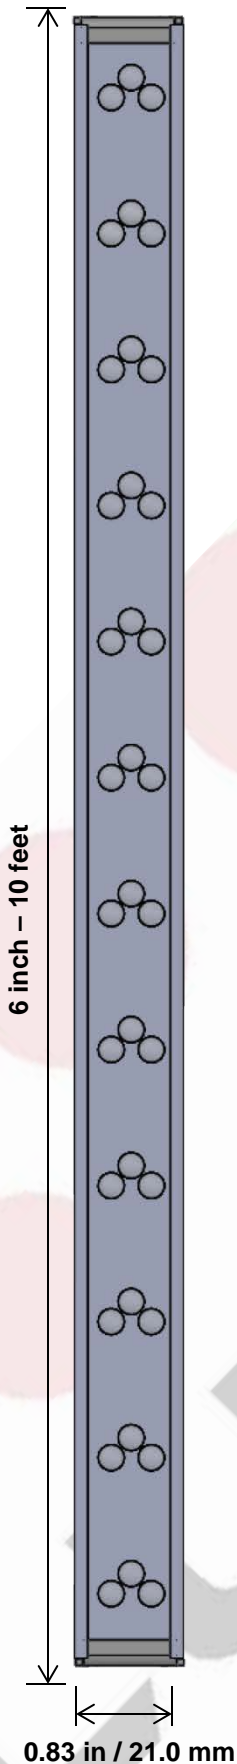

Made in USA

SPECTRO SERIES

Linear LED Lighting
S1

20725 NE. 16 AVE. #A-33
MIAMI, FLORIDA 33179

TEL: (305) 652-2599

FAX: (305) 650-8812

WWW.LUMIRON.COM

EMAIL:SALES@LUMIRON.COM

Specifications

Lengths	3 Inch – 48 Inch	*Custom Lengths Available
Color Temperature	RBG Color Changing	
Wattage	5 Watts	
Lumens	291 lm	
Input Voltage	24 VDC	
View Angle	120 degrees	
LED Spacing	1.0 Inch Center to Center	
LED Type	S1	
IP Rating	Indoor Standard – Outdoor IP67 EPX Series	
Lens	Standard 30 degrees	
Housing	Anodized Clear Aluminum Extrusion	* Custom Colors Available (e.g., Gold, Black..)
Mounting	Wall Snap Mounting Standard/Swivel Mounting Brackets	
Leads	2 Foot 18G 2 Cond	*Custom Wire lengths Available

Order Codes

SERIES	LENGTH	COLOR TEMP	#LED / F	VOLTAGE	IP LISTING	LENS	MOUNTING
SPECTRO 75	6" – 10'	RGB	36L S1 5W/FT	24VDC	IN Indoor EPX Outdoor	30°	WS wall snap SV swivel VR velcro MG magnet Custom Mounting

Order Example

SERIES	LENGTH	COLOR TEMP	#LED / F	VOLTAGE	IP LISTING	LENS	MOUNTING
SPECTRO 75	4'6"	RGB	24L T3	24 VDC	IN Indoor	30°	WS swivel

Modeling

Isometric View

Top View

Side View Extrusion

Application Brackets