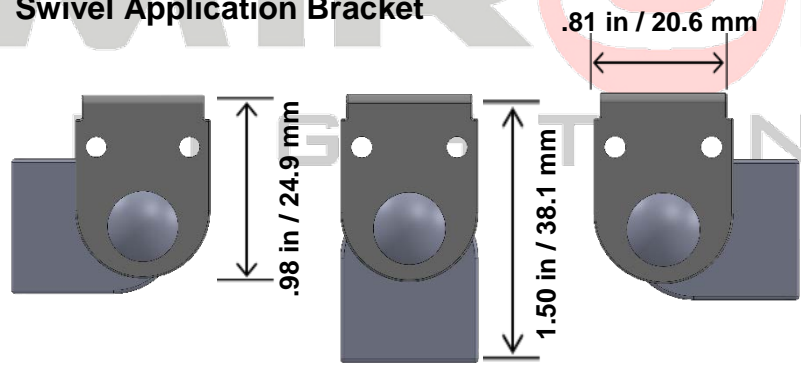

Specifications

Lengths	3 Inch – 48 Inch	*Custom Lengths Available
Color Temperature	Warm White / Neutral White / Cool White / Red / Amber / Green / Blue	
Wattage	2.5 Watts	
Lumens	291 lm	
Input Voltage	12 or 24 VDC	
View Angle	120 degrees	
LED Spacing	1.0 Inch Center to Center	
LED Type	T3	
IP Rating	Indoor Standard – outdoor IP67 EPX Series	
Lens	Clear Acrylic Standard or Milky Lens Standard	
Housing	Anodized Clear Aluminum Extrusion * Custom Colors Available (e.g., Gold, Black)	
Mounting	Wall Snap Mounting Standard/Swivel Mounting Brackets	
Leads	2 Foot 18G 2 Cond	*Custom Wire Lengths Available

Order Codes

SERIES	LENGTH	COLOR TEMP	#LED / F	VOLTAGE	IP LISTING	LENS	MOUNTING
LEDO 75	6" – 10'	CW Cool White NW neutral white WW warm white SCL single color LED	12L T3 2.5W/FT	12 or 24VDC	IN Indoor EPX Outdoor	CL clear MK Milky	WS wall snap SV swivel VR velcro MG magnet Custom Mounting

Order Examples

SERIES	LENGTH	COLOR TEMP	#LED / F	VOLTAGE	IP LISTING	LENS	MOUNTING
LEDO 75	4'6"	WW	12L T3	24 VDC	IN Indoor	CL clear	WS swivel

Modeling

Isometric View

Top View

Side View Extrusion

Application Brackets

Fixed Application Bracket

Swivel Application Bracket

Diffused Lens

Clear Lens