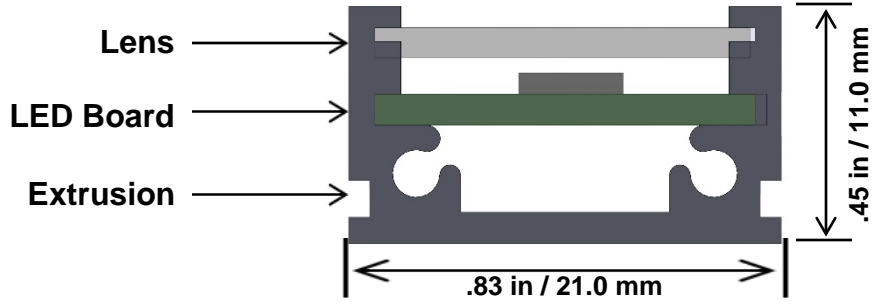

Specifications

Lengths	3 Inch – 48 Inch	*Custom Lengths Available
Color Temperature	Warm White / Neutral White / Cool White / Red / Amber / Green / Blue	
Wattage	2.5 Watts	
Lumens	291 lm	
Input Voltage	12 or 24 VDC	
View Angle	120 degrees	
LED Spacing	1.0 Inch Center to Center	
LED Type	T3	
IP Rating	Indoor Standard – outdoor IP67 EPX Series	
Lens	Clear Acrylic Standard or Milky Lens Standard	
Housing	Anodized Clear Aluminum Extrusion * Custom Colors Available (e.g., Gold, Black)	
Mounting	Wall Snap Mounting Standard/Swivel Mounting Brackets	
Leads	2 Foot 18G 2 Cond	*Custom Wire Lengths Available

Order Codes

SERIES	LENGTH	COLOR TEMP	#LED / F	VOLTAGE	IP LISTING	LENS	MOUNTING
LEDO 75	6" – 10'	CW Cool White NW neutral white WW warm white SCL single color LED	12L T3 2.5W/FT	12 or 24VDC	IN Indoor EPX Outdoor	CL clear MK Milky	WS wall snap SV swivel VR velcro MG magnet Custom Mounting

Order Examples

SERIES	LENGTH	COLOR TEMP	#LED / F	VOLTAGE	IP LISTING	LENS	MOUNTING
LEDO 75	4'6"	WW	12L T3	24 VDC	IN Indoor	CL clear	WS swivel

Modeling

Isometric View

Top View

Side View Extrusion

Application Brackets

Fixed Application Bracket

Swivel Application Bracket

Diffused Lens

Clear Lens