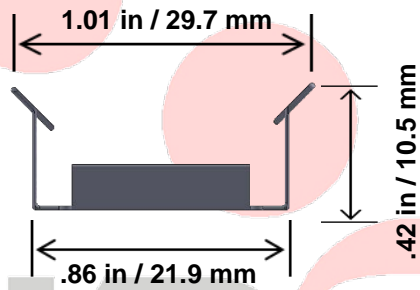

Specifications

Lengths	3 Inch – 48 Inch	*Custom Lengths Available
Color Temperature	Warm White / Neutral White / Cool White / Red / Amber / Green / Blue	
Wattage	2.5 Watts	
Lumens	291 lm	
Input Voltage	12 or 24 VDC	
View Angle	120 degrees	
LED Spacing	1.0 Inch Center to Center	
LED Type	T3	
IP Rating	Indoor Standard – outdoor IP67 EPX Series	
Lens	Clear Acrylic Standard or Milky Lens Standard	
Housing	Anodized Clear Aluminum Extrusion * Custom Colors Available (e.g., Gold, Black)	
Mounting	Wall Snap Mounting Standard/Swivel Mounting Brackets	
Leads	2 Foot 18G 2 Cond	*Custom Wire Lengths Available

Order Codes

SERIES	LENGTH	COLOR TEMP	#LED / F	VOLTAGE	IP LISTING	LENS	MOUNTING
LEDO 75	6" – 10'	CW Cool White NW neutral white WW warm white SCL single color LED	12L T3 2.5W/FT	12 or 24VDC	IN Indoor EPX Outdoor	CL clear MK Milky	WS wall snap SV swivel VR velcro MG magnet Custom Mounting

Order Examples

SERIES	LENGTH	COLOR TEMP	#LED / F	VOLTAGE	IP LISTING	LENS	MOUNTING
LEDO 75	4'6"	WW	12L T3	24 VDC	IN Indoor	CL clear	WS swivel

Modeling

Isometric View

Top View

Side View Extrusion

Application Brackets

Fixed Application Bracket

Swivel Application Bracket

Diffused Lens

Clear Lens