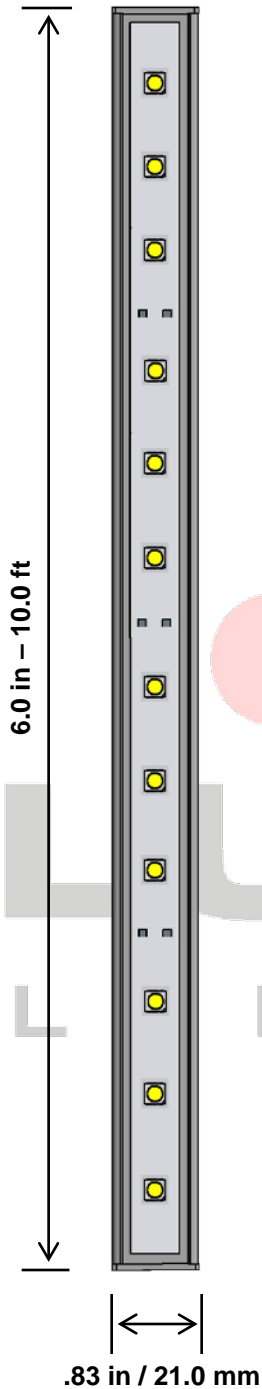

Made in USA

LUMIRON

LED LIGHTING

“ **LINEAR LED Lighting**
LEDO 75-12L-T3
12 LED ”

20725 NE. 16 AVE. #A-33
 MIAMI, FLORIDA 33179

Tel: (305) 652-2599

Fax: (305) 650-8812

www.lumiron.com

Specifications

Lengths	3 Inch – 48 Inch	*Custom Lengths Available
Color Temperature	Warm White / Neutral White / Cool White / Red / Amber / Green / Blue	
Wattage	2.5 Watts	
Lumens	291 lm	
Input Voltage	12 or 24 VDC	
View Angle	120 degrees	
LED Spacing	1.0 Inch Center to Center	
LED Type	T3	
IP Rating	Indoor Standard – outdoor IP67 EPX Series	
Lens	Clear Acrylic Standard or Milky Lens Standard	
Housing	Anodized Clear Aluminum Extrusion * Custom Colors Available (e.g., Gold, Black)	
Mounting	Wall Snap Mounting Standard/Swivel Mounting Brackets	
Leads	2 Foot 18G 2 Cond	*Custom Wire Lengths Available

Order Codes

SERIES	LENGTH	COLOR TEMP	#LED / F	VOLTAGE	IP LISTING	LENS	MOUNTING
LEDO 75	6" – 10'	CW Cool White NW neutral white WW warm white SCL single color LED	12L T3 2.5W/FT	12 or 24VDC	IN Indoor EPX Outdoor	CL clear MK Milky	WS wall snap SV swivel VR velcro MG magnet Custom Mounting

Order Examples

SERIES	LENGTH	COLOR TEMP	#LED / F	VOLTAGE	IP LISTING	LENS	MOUNTING
LEDO 75	4'6"	WW	12L T3	24 VDC	IN Indoor	CL clear	WS swivel

Modeling

Isometric View

Top View

Side View Extrusion

Application Brackets