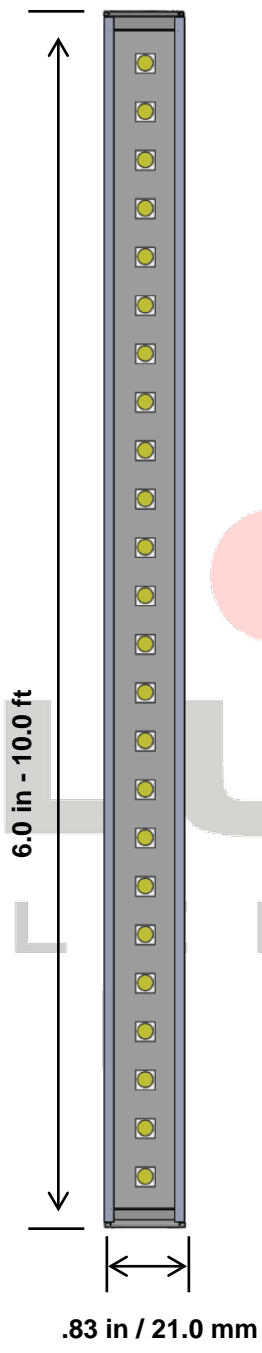

Made in USA

LUMIRON

LED LIGHTING

“ LINEAR LED Lighting
LEDO 75-24L-T3
24 LED Single and DUO ”

20725 NE. 16 AVE. #A-33
MIAMI, FLORIDA 33179

Tel: (305) 652-2599

Fax: (305) 650-8812

www.lumiron.com

Specifications

Lengths	4 Inch – 48 Inch / 6 Inch – 10 ft	*Custom Lengths Available
Color Temperature	Warm White / Neutral White / Cool White / Red / Amber / Green / Blue	
Wattage	4.5 Watts / 6 Watts (DUO)	
Lumens	436 lm / 581 lm (DUO)	
Input Voltage	12 or 24 VDC	
View Angle	120 degrees	
LED Spacing	0.6 Inch Center to Center / 0.5 Inch Center to Center (DUO)	
LED Type	T3	
IP Rating	Indoor Standard – Outdoor IP67 EPX Series	
Lens	Clear Acrylic Standard	
Housing	Anodized Clear Aluminum Extrusion * Custom Colors Available (e.g., Gold, Black)	
Mounting	Wall Snap Mounting Standard/Swivel Mounting Brackets	
Leads	2 Foot 18G 2 Cond	*Custom Wire lengths Available

Order Codes

SERIES	LENGTH	COLOR TEMP	#LED / F	VOLTAGE	IP LISTING	LENS	MOUNTING
LEDO 75	6" – 10'	CW Cool White NW neutral white WW warm white SCL single color LED	24L T3 6W/FT	12 or 24VDC	IN Indoor EPX Outdoor	CL clear MK Milky	WS wall snap SV swivel VR velcro MG magnet Custom Mounting

Order Examples

SERIES	LENGTH	COLOR TEMP	#LED / F	VOLTAGE	IP LISTING	LENS	MOUNTING
LEDO 75	4'6"	WW	24L T3	24 VDC	IN Indoor	CL clear	WS wall snap

Modeling

Isometric View

Top View

*Specifications herein can be changed at any time due to the constant improvements to LED illuminations
 © COPYRIGHT BY LUMIRON 2017 ALL RIGHTS RESERVED