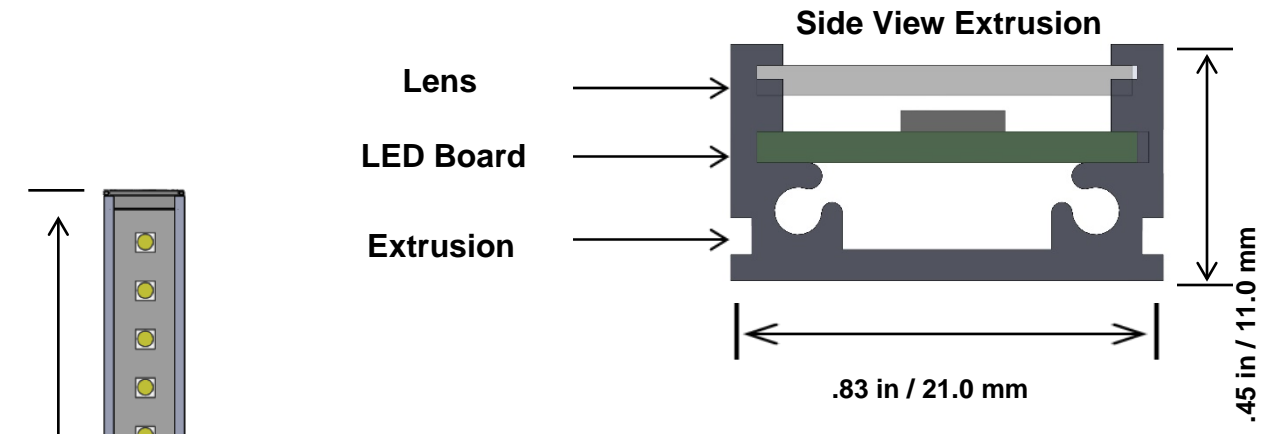

Specifications

Lengths	4 Inch – 48 Inch / 6 Inch – 10 ft	*Custom Lengths Available
Color Temperature	Warm White / Neutral White / Cool White / Red / Amber / Green / Blue	
Wattage	4.5 Watts / 6 Watts (DUO)	
Lumens	436 lm / 581 lm (DUO)	
Input Voltage	12 or 24 VDC	
View Angle	120 degrees	
LED Spacing	0.6 Inch Center to Center / 0.5 Inch Center to Center (DUO)	
LED Type	T3	
IP Rating	Indoor Standard – Outdoor IP67 EPX Series	
Lens	Clear Acrylic Standard	
Housing	Anodized Clear Aluminum Extrusion * Custom Colors Available (e.g., Gold, Black)	
Mounting	Wall Snap Mounting Standard/Swivel Mounting Brackets	
Leads	2 Foot 18G 2 Cond	*Custom Wire lengths Available

Order Examples

SERIES	LENGTH	COLOR TEMP	#LED / F	VOLTAGE	IP LISTING	LENS	MOUNTING
LEDO 75	4'6"	WW	24L T3	24 VDC	IN Indoor	CL clear	WS wall snap

Modeling

Isometric View

Top View

*Specifications herein can be changed at any time due to the constant improvements to LED illuminations
 © COPYRIGHT BY LUMIRON 2017 ALL RIGHTS RESERVED