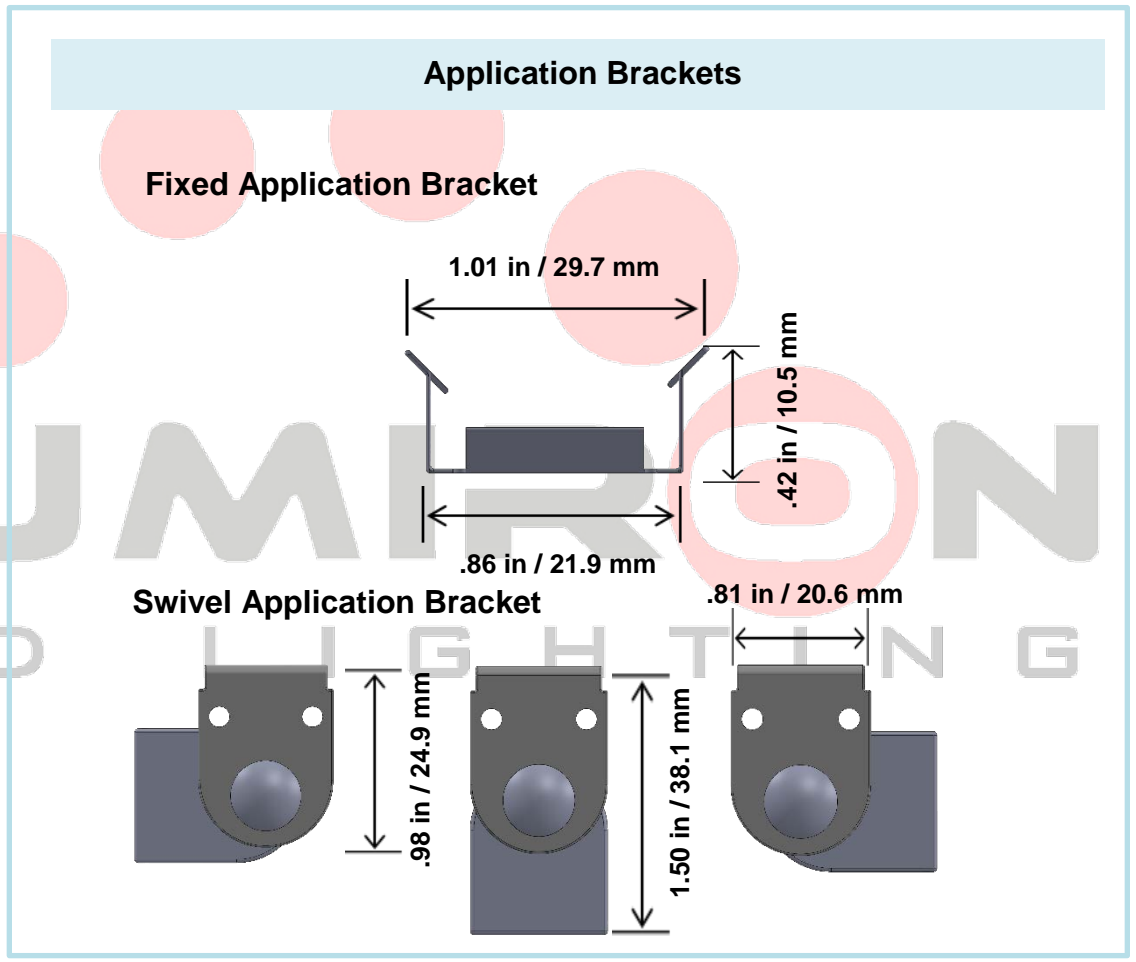

Application

The new LEDO 75 18LED T3 Linear LED is a great product to improve the lighting experience for your future Cove and Architectural work, Jewelry Showcases, Museum Lighting, and Marine Lighting. The product contains 12 LED's with two colors that create an exceptional view for the eye.

Specifications

Lengths	4 Inch – 48 Inch / 6 Inch – 10 ft	*Custom Lengths Available
Color Temperature	Warm White / Neutral White / Cool White / Red / Amber / Green / Blue	
Wattage	4.5 Watts / 6 Watts (DUO)	
Lumens	436 lm / 581 lm (DUO)	
Input Voltage	12 or 24 VDC	
View Angle	120 degrees	
LED Spacing	0.6 Inch Center to Center / 0.5 Inch Center to Center (DUO)	
LED Type	T3	
IP Rating	Indoor Standard – Outdoor IP67 EPX Series	
Lens	Clear Acrylic Standard	
Housing	Anodized Clear Aluminum Extrusion * Custom Colors Available (e.g., Gold, Black)	
Mounting	Wall Snap Mounting Standard/Swivel Mounting Brackets	
Leads	2 Foot 18G 2 Cond	*Custom Wire lengths Available

Order Codes

SERIES	LENGTH	COLOR TEMP	#LED / F	VOLTAGE	IP LISTING	LENS	MOUNTING
LEDO 75	6" – 10'	CW Cool White NW neutral white WW warm white SCL single color LED	24L T3 6W/FT	12 or 24VDC	IN Indoor EPX Outdoor	CL clear MK Milky	WS wall snap SV swivel VR velcro MG magnet Custom Mounting

Order Examples

SERIES	LENGTH	COLOR TEMP	#LED / F	VOLTAGE	IP LISTING	LENS	MOUNTING
LEDO 75	4'6"	WW	24L T3	24 VDC	IN Indoor	CL clear	WS wall snap

Modeling

Isometric View

Top View

*Specifications herein can be changed at any time due to the constant improvements to LED illuminations
 © COPYRIGHT BY LUMIRON 2017 ALL RIGHTS RESERVED