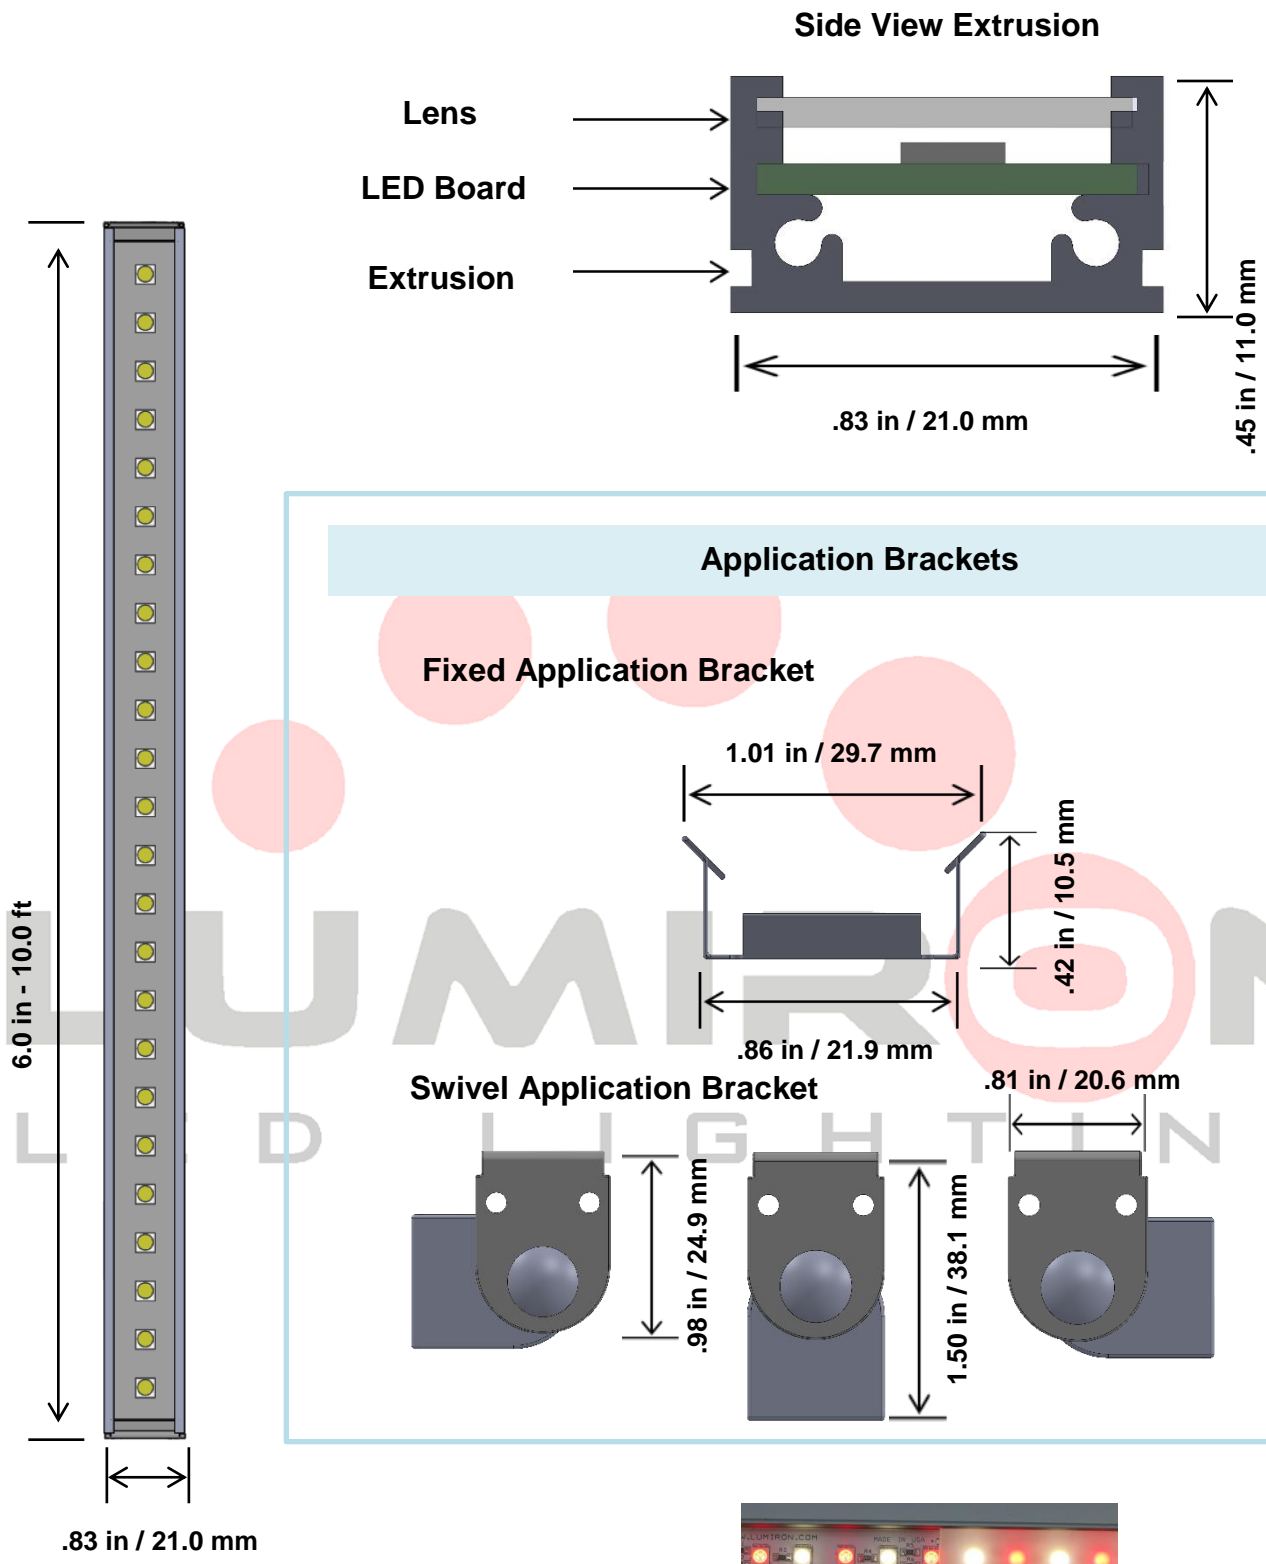

Application

The new LEDO 75 24LED T3 Linear LED is a great product to improve the lighting experience for your future Cove and Architectural work, Jewelry Showcases, Museum Lighting, and Marine Lighting. The product contains 24 LED's with two colors that create an exceptional view for the eye.

Specifications

Lengths	4 Inch – 48 Inch / 6 Inch – 10 ft	*Custom Lengths Available
Color Temperature	Warm White / Neutral White / Cool White / Red / Amber / Green / Blue	
Wattage	4.5 Watts / 6 Watts (DUO)	
Lumens	436 lm / 581 lm (DUO)	
Input Voltage	12 or 24 VDC	
View Angle	120 degrees	
LED Spacing	0.6 Inch Center to Center / 0.5 Inch Center to Center (DUO)	
LED Type	T3	
IP Rating	Indoor Standard – Outdoor IP67 EPX Series	
Lens	Clear Acrylic Standard	
Housing	Anodized Clear Aluminum Extrusion * Custom Colors Available (e.g., Gold, Black)	
Mounting	Wall Snap Mounting Standard/Swivel Mounting Brackets	
Leads	2 Foot 18G 2 Cond	*Custom Wire lengths Available

Order Codes

SERIES	LENGTH	COLOR TEMP	#LED / F	VOLTAGE	IP LISTING	LENS	MOUNTING
LEDO 75	6" – 10'	CW Cool White NW neutral white WW warm white SCL single color LED	24L T3 6W/FT	12 or 24VDC	IN Indoor EPX Outdoor	CL clear MK Milky	WS wall snap SV swivel VR velcro MG magnet Custom Mounting

Order Examples

SERIES	LENGTH	COLOR TEMP	#LED / F	VOLTAGE	IP LISTING	LENS	MOUNTING
LEDO 75	4'6"	WW	24L T3	24 VDC	IN Indoor	CL clear	WS wall snap

Modeling

Isometric View

Top View

Clear Lens

Diffused Lens