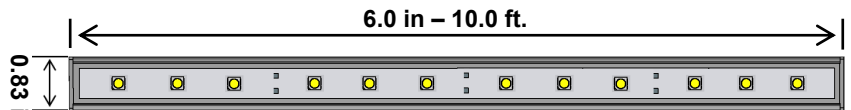

Specifications

Lengths	3 Inch – 48 Inch Continuous Length (Custom Available)
Colors	WW / NW / CW / RGB
CRI	90
Lumens	291 lm
Wattage	2.5W per foot
Input Voltage	12 VDC 24VDC
View Angle	120
LED Spacing	1 Inch
LED Type	T3
IP Rating	Indoor Standard IP67 Available

(305) 652-2599 | www.lumiron.com
20725 NE 16 AVE A-33 Miami, FL 33179
sales@lumiron.com

Side View Extrusion

Fixed Bracket

Swivel Bracket

LINEAR LED Lighting

LEDO 75-12L-T3

Difused Lens

Clear Lens

Order Codes

SERIES	LENGTH	COLOR TEMP	LEDS	VOLTAGE	IP LISTING	LENS	MOUNTING
LEDO 75	6" - 10'	CW Cool White NW Neutral White WW Warm White SCL Single Color LED	12L T3 2.5W/FT	12 VDC 24VDC	IN Indoor EPX Outdoor	CL clear MK Milky	WS Wall Snap SV Swivel VR Velcro MG Magnet CS Custom Mounting