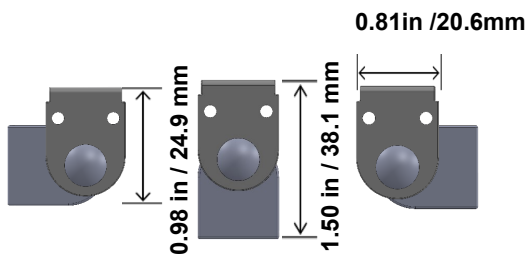

Specifications

Lengths	3 Inch – 48 Inch Continuous Length (Custom Available)
Colors	WW / NW / CW / RGB
CRI	90
Lumens	291 lm
Wattage	2.5W per foot
Input Voltage	12 VDC 24VDC
View Angle	120
LED Spacing	1 Inch
LED Type	T3
IP Rating	Indoor Standard IP67 Available

(305) 652-2599 | www.lumiron.com
20725 NE 16 AVE A-33 Miami, FL 33179
sales@lumiron.com

Side View Extrusion

Fixed Bracket

Swivel Bracket

LINEAR LED Lighting

LEDO 75-12L-T3

Difused Lens

Clear Lens

Order Codes

SERIES	LENGTH	COLOR TEMP	LEDS	VOLTAGE	IP LISTING	LENS	MOUNTING
LEDO 75	6" - 10'	CW Cool White NW Neutral White WW Warm White SCL Single Color LED	12L T3 2.5W/FT	12 VDC 24VDC	IN Indoor EPX Outdoor	CL clear MK Milky	WS Wall Snap SV Swivel VR Velcro MG Magnet CS Custom Mounting