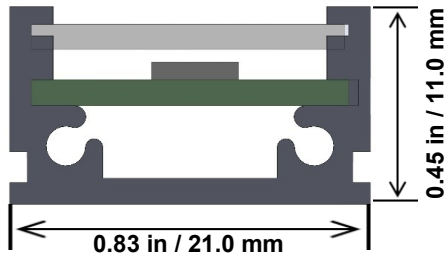

Side View Extrusion