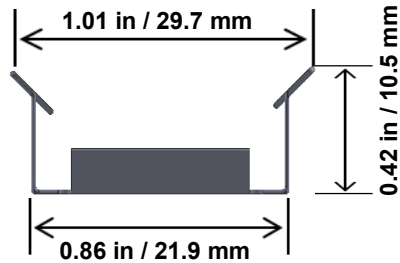

Fixed Bracket