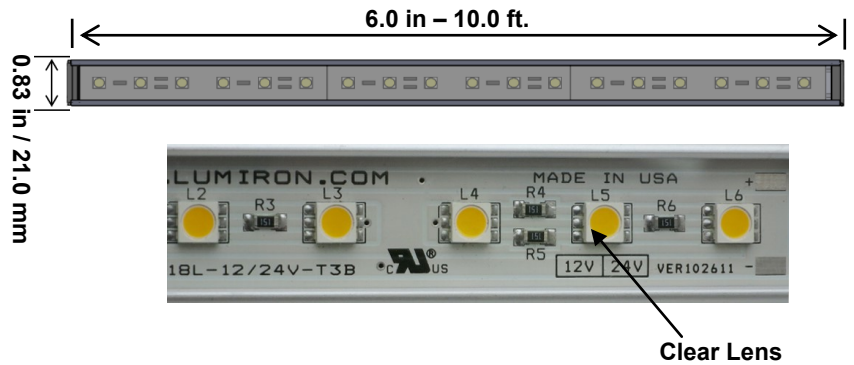

LINEAR LED Lighting

LEDO 75-18L-T3

The LUMIRON LEDO 75 18L T3 is a multiple functional LED Linear Lighting system that is a low voltage, energy efficient solution for residential, commercial and architectural use with an unlimited range of applications. Its ultra slim design and our ability to design custom linear solutions for your specific applications reduces installation limitations. It 75 has dimming capabilities that integrates with many of the controls used in traditional lighting as well as specific ones used for optimal results. LEDs give you limitless functional and design options in the lighting world. The It is equally functional and decorative, performing the optimal task of making them a practical, innovative investment. The LUMIRON LEDO 75 comes in customizable lengths, mounting, lenses and a wide range of color temperatures. LUMIRON'S LEDO 75 will contribute to your plans for your commitment to keeping the environment GREEN.

Specifications

Lengths	3 Inch – 48 Inch Continuous Length (Custom Available)
Colors	WW / NW / CW /RGB
CRI	90
Lumens	436 lm
Wattage	4.5W per foot
Input Voltage	12 VDC 24VDC
View Angle	120 degrees
LED Spacing	0.6 Inch
LED Type	T3
IP Rating	Indoor Standard IP67 Available

(305) 652-2599 | www.lumiron.com
 20725 NE 16 AVE A-33 Miami, FL 33179
sales@lumiron.com

Side View Extrusion

Fixed Bracket

Swivel Bracket

LINEAR LED Lighting

LEDO 75-18L-T3

Order Codes

SERIES	LENGTH	COLOR TEMP	LEDS	VOLTAGE	IP LISTING	LENS	MOUNTING
LEDO 75	6" - 10'	CW Cool White NW Neutral White WW Warm White SCL Single Color LED	18L T3 4.5W/FT	12 VDC 24VDC	IN Indoor EPX Outdoor	CL clear MK Milky	WS Wall Snap SV Swivel VR Velcro MG Magnet CS Custom Mounting

Order Examples

SERIES	LENGTH	COLOR TEMP	LEDS	VOLTAGE	IP LISTING	LENS	MOUNTING
LEDO 75	4'6"	WW Warm White	18L T3	24 VDC	IN Indoor	CL Clear	WS Wall Snap

(305) 652-2599 | www.lumiron.com
 20725 NE 16 AVE A-33 Miami, FL 33179
sales@lumiron.com