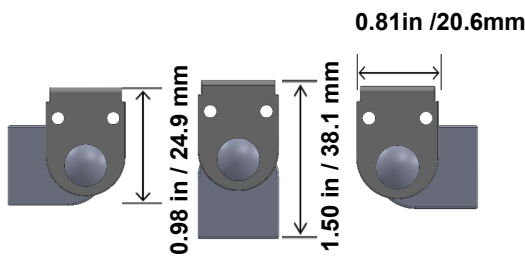

Specifications

Lengths	3 Inch – 48 Inch Continuous Length (Custom Available)
Colors	WW / NW / CW /RGB
CRI	90
Lumens	436 lm
Wattage	4.5W per foot
Input Voltage	12 VDC 24VDC
View Angle	120 degrees
LED Spacing	0.6 Inch
LED Type	T3
IP Rating	Indoor Standard IP67 Available

(305) 652-2599 | www.lumiron.com
 20725 NE 16 AVE A-33 Miami, FL 33179
sales@lumiron.com

Side View Extrusion

Fixed Bracket

Swivel Bracket

LINEAR LED Lighting

LEDO 75-18L-T3

Order Codes

SERIES	LENGTH	COLOR TEMP	LEDS	VOLTAGE	IP LISTING	LENS	MOUNTING
LEDO 75	6" - 10'	CW Cool White NW Neutral White WW Warm White SCL Single Color LED	18L T3 4.5W/FT	12 VDC 24VDC	IN Indoor EPX Outdoor	CL clear MK Milky	WS Wall Snap SV Swivel VR Velcro MG Magnet CS Custom Mounting

Order Examples

SERIES	LENGTH	COLOR TEMP	LEDS	VOLTAGE	IP LISTING	LENS	MOUNTING
LEDO 75	4'6"	WW Warm White	18L T3	24 VDC	IN Indoor	CL Clear	WS Wall Snap

(305) 652-2599 | www.lumiron.com
 20725 NE 16 AVE A-33 Miami, FL 33179
sales@lumiron.com