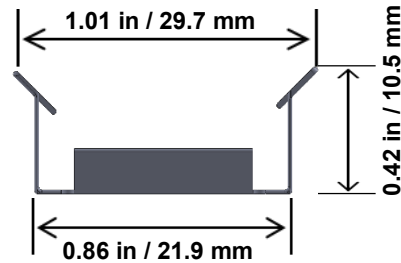

Specifications

Lengths	3 Inch – 48 Inch Continuous Length (Custom Available)
Colors	WW / NW / CW /RGB
CRI	90
Lumens	436 lm
Wattage	4.5W per foot
Input Voltage	12 VDC 24VDC
View Angle	120 degrees
LED Spacing	0.6 Inch
LED Type	T3
IP Rating	Indoor Standard IP67 Available

(305) 652-2599 | www.lumiron.com
 20725 NE 16 AVE A-33 Miami, FL 33179
sales@lumiron.com

Side View Extrusion

Fixed Bracket

Swivel Bracket

LINEAR LED Lighting

LEDO 75-18L-T3

Order Codes

SERIES	LENGTH	COLOR TEMP	LEDS	VOLTAGE	IP LISTING	LENS	MOUNTING
LEDO 75	6" - 10'	CW Cool White NW Neutral White WW Warm White SCL Single Color LED	18L T3 4.5W/FT	12 VDC 24VDC	IN Indoor EPX Outdoor	CL clear MK Milky	WS Wall Snap SV Swivel VR Velcro MG Magnet CS Custom Mounting