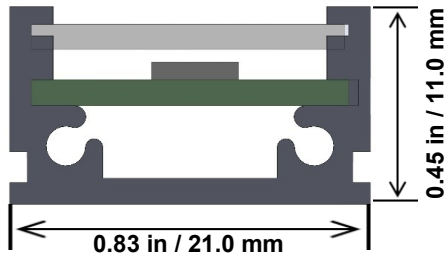

Specifications

Lengths	3 Inch – 48 Inch Continuous Length (Custom Available)
Colors	WW / NW / CW /RGB
CRI	90
Lumens	436 lm
Wattage	4.5W per foot
Input Voltage	12 VDC 24VDC
View Angle	120 degrees
LED Spacing	0.6 Inch
LED Type	T3
IP Rating	Indoor Standard IP67 Available

(305) 652-2599 | www.lumiron.com
 20725 NE 16 AVE A-33 Miami, FL 33179
sales@lumiron.com

Side View Extrusion

Fixed Bracket

Swivel Bracket

LINEAR LED Lighting

LEDO 75-18L-T3

Order Codes

SERIES	LENGTH	COLOR TEMP	LEDS	VOLTAGE	IP LISTING	LENS	MOUNTING
LEDO 75	6" - 10'	CW Cool White NW Neutral White WW Warm White SCL Single Color LED	18L T3 4.5W/FT	12 VDC 24VDC	IN Indoor EPX Outdoor	CL clear MK Milky	WS Wall Snap SV Swivel VR Velcro MG Magnet CS Custom Mounting