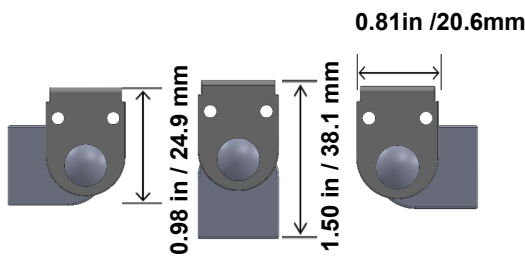

Specifications

Lengths	4 Inch – 48 Inch Continuous Length (Custom Available)
Colors	WW / NW / CW / RGB
CRI	90
Lumens	436 lm / 581 lm (DUO)
Wattage	4.5W / 6W per foot
Input Voltage	12 VDC 24VDC
View Angle	120 degrees
LED Spacing	0.6 Inch / 0.5 Inch (DUO)
LED Type	T3
IP Rating	Indoor Standard IP67 Available

(305) 652-2599 | www.lumiron.com
 20725 NE 16 AVE A-33 Miami, FL 33179
sales@lumiron.com

Side View Extrusion

Fixed Bracket

Swivel Bracket

LINEAR LED Lighting

LEDO 75-24L-T3 Single and DUO

Order Codes

SERIES	LENGTH	COLOR TEMP	LEDS	VOLTAGE	IP LISTING	LENS	MOUNTING
LEDO 75	6" - 10'	CW Cool White NW Neutral White WW Warm White SCL Single Color LED	24L T3 6W/FT	12 VDC 24VDC	IN Indoor EPX Outdoor	CL clear MK Milky	WS Wall Snap SV Swivel VR Velcro MG Magnet CS Custom Mounting

Order Examples

SERIES	LENGTH	COLOR TEMP	LEDS	VOLTAGE	IP LISTING	LENS	MOUNTING
LEDO 75	4'6"	WW Warm White	24L T3	24 VDC	IN Indoor	CL Clear	WS Wall Snap

(305) 652-2599 | www.lumiron.com
 20725 NE 16 AVE A-33 Miami, FL 33179
sales@lumiron.com