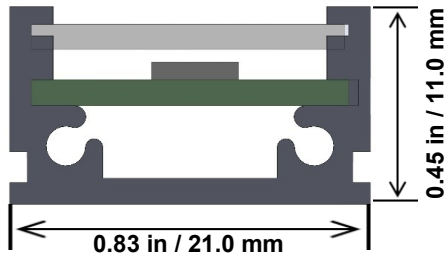

Specifications

Lengths	4 Inch – 48 Inch Continuous Length (Custom Available)
Colors	WW / NW / CW / RGB
CRI	90
Lumens	436 lm / 581 lm (DUO)
Wattage	4.5W / 6W per foot
Input Voltage	12 VDC 24VDC
View Angle	120 degrees
LED Spacing	0.6 Inch / 0.5 Inch (DUO)
LED Type	T3
IP Rating	Indoor Standard IP67 Available

(305) 652-2599 | www.lumiron.com
 20725 NE 16 AVE A-33 Miami, FL 33179
sales@lumiron.com

Side View Extrusion

Fixed Bracket

Swivel Bracket

LINEAR LED Lighting

LEDO 75-24L-T3 Single and DUO

Order Codes

SERIES	LENGTH	COLOR TEMP	LEDS	VOLTAGE	IP LISTING	LENS	MOUNTING
LEDO 75	6" - 10'	CW Cool White NW Neutral White WW Warm White SCL Single Color LED	24L T3 6W/FT	12 VDC 24VDC	IN Indoor EPX Outdoor	CL clear MK Milky	WS Wall Snap SV Swivel VR Velcro MG Magnet CS Custom Mounting