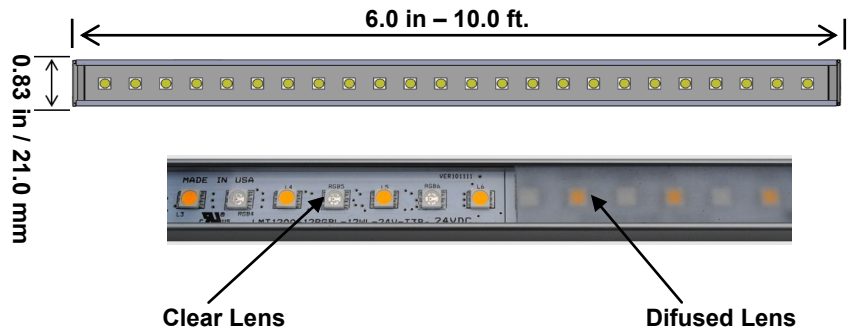

LINEAR LED Lighting

LEDO 75-24L-T3 Single and DUO

The LUMIRON LEDO 75 is a multiple functional LED Linear Lighting system that is a low voltage, energy efficient solution for residential, commercial and architectural use with an unlimited range of applications. Its ultra slim design and our ability to design custom linear solutions for your specific applications reduces installation limitations. It has dimming capabilities that integrates with many of the controls used in traditional lighting as well as specific ones used for optimal results. LEDs give you limitless functional and design options in the lighting world. It is equally functional and decorative, performing the optimal task of making them a practical, innovative investment. The LEDO 75 can become an integral part of your new plans for LED lighting needs; new installations and retrofit existing fixtures. LUMIRON'S LEDO 75 will contribute to your plans for your commitment to keeping the environment GREEN.

Specifications

Lengths	4 Inch – 48 Inch Continuous Length (Custom Available)
Colors	WW / NW / CW / RGB
CRI	90
Lumens	436 lm / 581 lm (DUO)
Wattage	4.5W / 6W per foot
Input Voltage	12 VDC 24VDC
View Angle	120 degrees
LED Spacing	0.6 Inch / 0.5 Inch (DUO)
LED Type	T3
IP Rating	Indoor Standard IP67 Available

(305) 652-2599 | www.lumiron.com
 20725 NE 16 AVE A-33 Miami, FL 33179
sales@lumiron.com

Side View Extrusion

Fixed Bracket

Swivel Bracket

LINEAR LED Lighting

LEDO 75-24L-T3 Single and DUO

Order Codes

SERIES	LENGTH	COLOR TEMP	LEDS	VOLTAGE	IP LISTING	LENS	MOUNTING
LEDO 75	6" - 10'	CW Cool White NW Neutral White WW Warm White SCL Single Color LED	24L T3 6W/FT	12 VDC 24VDC	IN Indoor EPX Outdoor	CL clear MK Milky	WS Wall Snap SV Swivel VR Velcro MG Magnet CS Custom Mounting