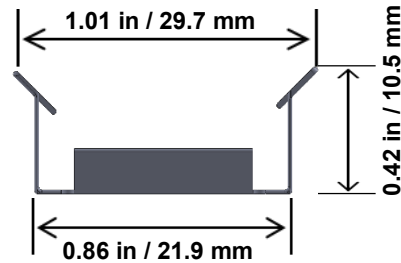

Specifications

Lengths	4 Inch – 48 Inch Continuous Length (Custom Available)
Colors	WW / NW / CW / RGB
CRI	90
Lumens	436 lm / 581 lm (DUO)
Wattage	4.5W / 6W per foot
Input Voltage	12 VDC 24VDC
View Angle	120 degrees
LED Spacing	0.6 Inch / 0.5 Inch (DUO)
LED Type	T3
IP Rating	Indoor Standard IP67 Available

(305) 652-2599 | www.lumiron.com
 20725 NE 16 AVE A-33 Miami, FL 33179
sales@lumiron.com

Side View Extrusion

Fixed Bracket

Swivel Bracket

LINEAR LED Lighting

LEDO 75-24L-T3 Single and DUO

Order Codes

SERIES	LENGTH	COLOR TEMP	LEDS	VOLTAGE	IP LISTING	LENS	MOUNTING
LEDO 75	6" - 10'	CW Cool White NW Neutral White WW Warm White SCL Single Color LED	24L T3 6W/FT	12 VDC 24VDC	IN Indoor EPX Outdoor	CL clear MK Milky	WS Wall Snap SV Swivel VR Velcro MG Magnet CS Custom Mounting