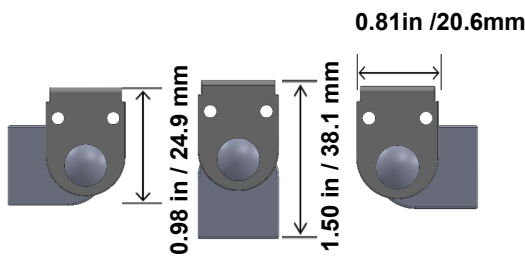

Specifications

Lengths	3 Inch – 48 Inch Continuous Length (Custom Available)
Colors	WW / NW / CW /RGB
CRI	90
Lumens	291 lm
Wattage	2.5W per foot
Input Voltage	12 VDC 24VDC
View Angle	120 degrees
LED Spacing	1 Inch Center to Center
LED Type	T3
IP Rating	Indoor Standard IP67 Available
Lens	Clear Acrylic or Milky Lens

(305) 652-2599 | www.lumiron.com
 20725 NE 16 AVE A-33 Miami, FL 33179
sales@lumiron.com

Side View Extrusion

Fixed Bracket

Swivel Bracket

LINEAR LED Lighting

MEDISON DIMMER SWITCH LEDO 75

Order Codes

SERIES	LENGTH	COLOR TEMP	LEDS	VOLTAGE	IP LISTING	LENS	MOUNTING
LEDO 75	6" - 10'	CW Cool White NW Neutral White WW Warm White SCL Single Color LED	24L T3 6W/FT	12 VDC 24VDC	IN Indoor EPX Outdoor	CL clear MK Milky	WS Wall Snap SV Swivel VR Velcro MG Magnet CS Custom Mounting

Order Examples

SERIES	LENGTH	COLOR TEMP	LEDS	VOLTAGE	IP LISTING	LENS	MOUNTING
LEDO 75	4'6"	WW Warm White	24L T3	24 VDC	IN Indoor	CL Clear	WS Wall Snap

(305) 652-2599 | www.lumiron.com
 20725 NE 16 AVE A-33 Miami, FL 33179
sales@lumiron.com