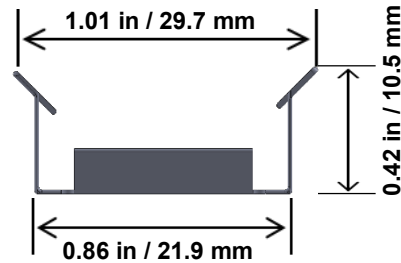

Fixed Bracket