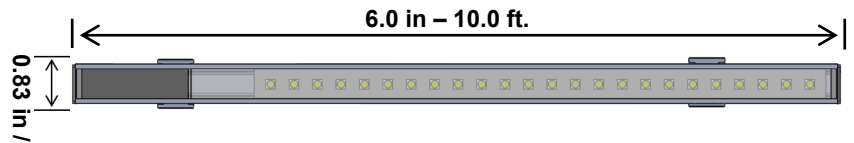

Specifications

Lengths	3 Inch – 48 Inch Continuous Length (Custom Available)
Colors	WW / NW / CW /RGB
CRI	90
Lumens	291 lm
Wattage	2.5W per foot
Input Voltage	12 VDC 24VDC
View Angle	120 degrees
LED Spacing	1 Inch Center to Center
LED Type	T3
IP Rating	Indoor Standard IP67 Available
Lens	Clear Acrylic or Milky Lens

(305) 652-2599 | www.lumiron.com
 20725 NE 16 AVE A-33 Miami, FL 33179
sales@lumiron.com

Side View Extrusion

Fixed Bracket

Swivel Bracket

LINEAR LED Lighting

MEDISON DIMMER SWITCH LEDO 75

Order Codes

SERIES	LENGTH	COLOR TEMP	LEDS	VOLTAGE	IP LISTING	LENS	MOUNTING
LEDO 75	6" - 10'	CW Cool White NW Neutral White WW Warm White SCL Single Color LED	24L T3 6W/FT	12 VDC 24VDC	IN Indoor EPX Outdoor	CL clear MK Milky	WS Wall Snap SV Swivel VR Velcro MG Magnet CS Custom Mounting

Order Examples

SERIES	LENGTH	COLOR TEMP	LEDS	VOLTAGE	IP LISTING	LENS	MOUNTING
LEDO 75	4'6"	WW Warm White	24L T3	24 VDC	IN Indoor	CL Clear	WS Wall Snap

(305) 652-2599 | www.lumiron.com
 20725 NE 16 AVE A-33 Miami, FL 33179
sales@lumiron.com