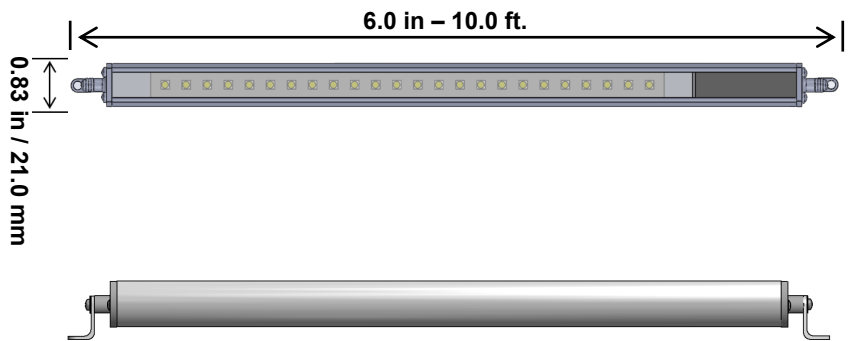

MEDISON SC SERIES

TRX 100C SERIES BUILT IN DIMMER

Order Codes

SERIES	LENGTH	COLOR TEMP	LEDS	VOLTAGE	IP LISTING	LENS	MOUNTING
MEDISON TRX 100C SERIES	6" - 10'	CW Cool White NW Neutral White WW Warm White SCL Single Color LED	24L T3 6W/FT	12 VDC 24VDC	IN Indoor EPX Outdoor	CL clear MK Milky	WS Wall Snap SV Swivel VR Velcro MG Magnet CS Custom Mounting

Order Examples

SERIES	LENGTH	COLOR TEMP	LEDS	VOLTAGE	IP LISTING	LENS	MOUNTING
MEDISON	4'6"	WW Warm White	24L T3	24 VDC	IN Indoor	CL Clear	WS Wall Snap

(305) 652-2599 | www.lumiron.com
20725 NE 16 AVE A-33 Miami, FL 33179
sales@lumiron.com