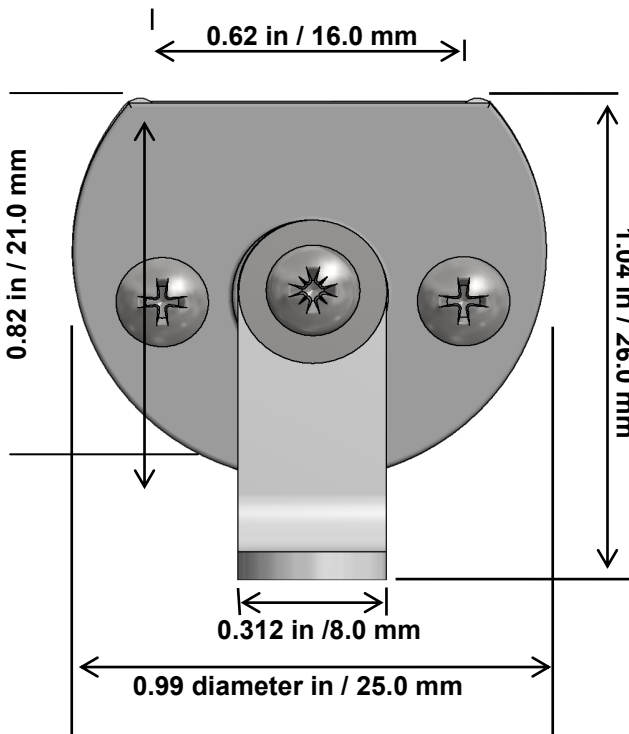

MEDISON SC SERIES

TRX 100C SERIES BUILT IN DIMMER

Order Codes

SERIES	LENGTH	COLOR TEMP	LEDS	VOLTAGE	IP LISTING	LENS	MOUNTING
MEDISON TRX 100C SERIES	6" - 10'	CW Cool White NW Neutral White WW Warm White SCL Single Color LED	24L T3 6W/FT	12 VDC 24VDC	IN Indoor EPX Outdoor	CL clear MK Milky	WS Wall Snap SV Swivel VR Velcro MG Magnet CS Custom Mounting

Order Examples

SERIES	LENGTH	COLOR TEMP	LEDS	VOLTAGE	IP LISTING	LENS	MOUNTING
MEDISON	4'6"	WW Warm White	24L T3	24 VDC	IN Indoor	CL Clear	WS Wall Snap

(305) 652-2599 | www.lumiron.com
20725 NE 16 AVE A-33 Miami, FL 33179
sales@lumiron.com