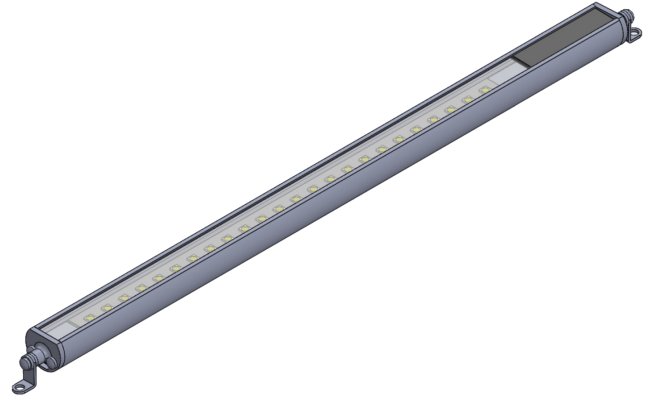

MEDISON SC SERIES

TRX 100C SERIES BUILT IN DIMMER

Order Codes

SERIES	LENGTH	COLOR TEMP	LEDS	VOLTAGE	IP LISTING	LENS	MOUNTING
MEDISON TRX 100C SERIES	6" - 10'	CW Cool White NW Neutral White WW Warm White SCL Single Color LED	24L T3 6W/FT	12 VDC 24VDC	IN Indoor EPX Outdoor	CL clear MK Milky	WS Wall Snap SV Swivel VR Velcro MG Magnet CS Custom Mounting

Order Examples

SERIES	LENGTH	COLOR TEMP	LEDS	VOLTAGE	IP LISTING	LENS	MOUNTING
MEDISON	4'6"	WW Warm White	24L T3	24 VDC	IN Indoor	CL Clear	WS Wall Snap

(305) 652-2599 | www.lumiron.com
20725 NE 16 AVE A-33 Miami, FL 33179
sales@lumiron.com