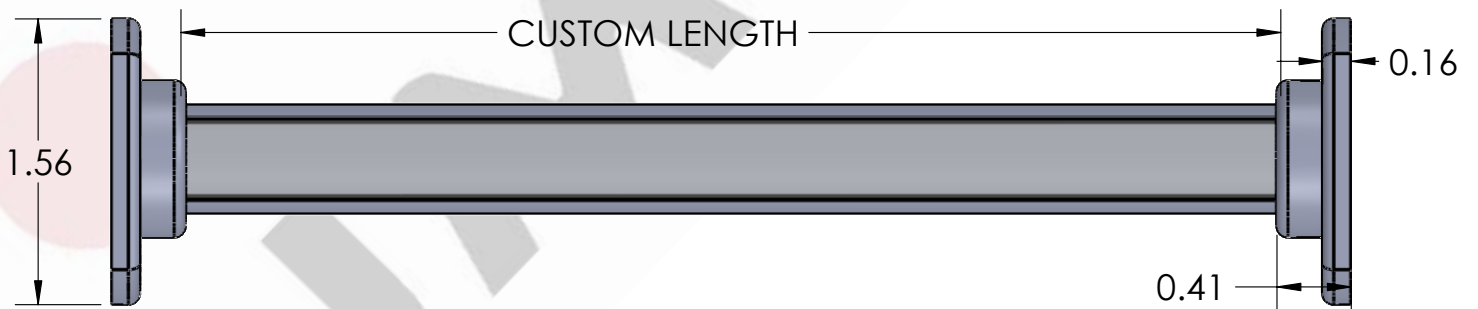

Specifications

Lengths	6 in – 120 in / 152 mm – 3048 mm	*Custom Lengths Available
Diameter	0.59 in / 15 mm	
Input Voltage	24 V	
Color Temperature	Warm White (2700K – 3200K)/ Neutral White (4000K-5000K)/ Cool White (6000K-6500K) / Red / Blue / Green / DUO / RGB	
LEDs Per Foot	36 LEDs	
Wattage	6 Watts	
Lumens	581 lm	
View Angle	120 degrees	
LED Spacing	0.33 in / 8.38 mm Center to Center	
LED Type	T4B – 2835	
IP Rating	Indoor Standard – Outdoor IP67 EPX Series	
Lens	Clear PC / Opal Diffuser	
Housing	Anodized Clear Aluminum Extrusion	* Custom Colors Available (e.g., Gold, Black..)
Mounting	Wall Snap Mounting Standard	
Leads	2 Foot 20G 2 Cond	*Custom Wire lengths Available

Order Codes

SERIES	LENGTH	COLOR TEMP	#LED / F	VOLTAGE	IP LISTING	LENS	MOUNTING
TRX 600C-SDW2	6" – 120"	CW Cool White NW neutral white WW warm white SCL single color LED RGB DUO	36L T4B 6W/FT	24 V	IN Indoor EPX Outdoor	CL Clear OP Opal	SV Swivel

Order Example

SERIES	LENGTH	COLOR TEMP	#LED / F	VOLTAGE	IP LISTING	LENS	MOUNTING
TRX 600C-SDW2	5'6"	CW	36L T4B	24 V	IN Indoor	CL Clear	SV Swivel

3D Modeling

Isometric View

Top View

Front View

Side View