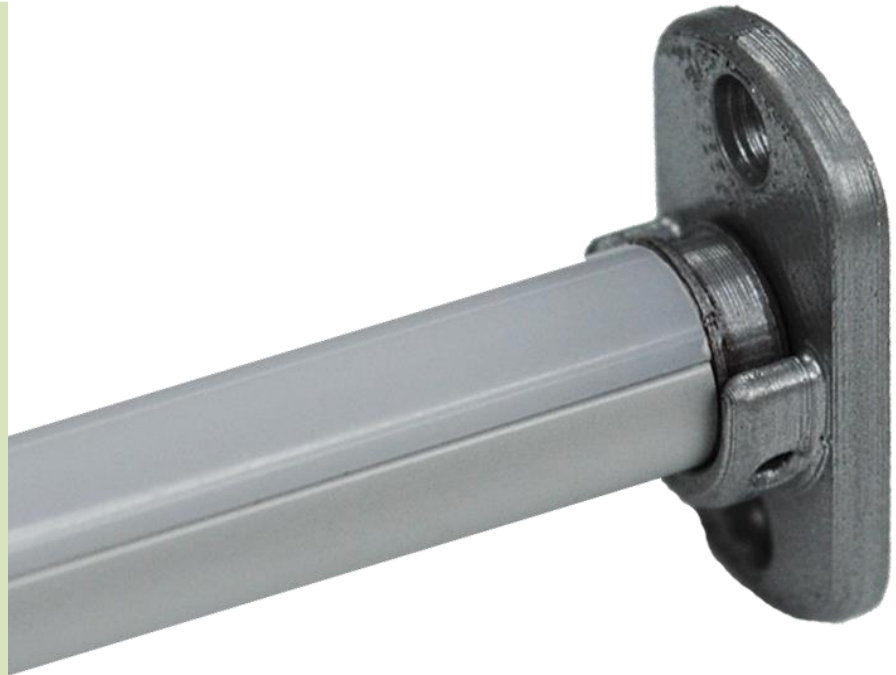

Made in USA

Intertek
5012533

Linear LED Lighting
TRX 600C SIDE WALL SDW2
36 LED Single / Duo Colors / RGB

20725 NE. 16 AVE. #A-33
MIAMI, FLORIDA 33179

TEL: (305) 652-2599

FAX: (305) 650-8812

WWW.LUMIRON.COM

EMAIL:SALES@LUMIRON.COM

Feature

1. Dimmable, DMX, Wi-Fi, RF Wireless
2. Low Power Consumption
3. Easy Installation and Low Maintenance
4. Custom Lengths and Unique Color Sequencing Available

Application

The new TRX 600C SIDE WALL SDW2 Horizontal Linear LED is a great product to improve the light for your future Cove and Architectural work, Jewelry Showcases, Museum Lighting, and Marine Lighting. The product contains 36 LED's that creates an exceptional view for the public. We offer the product in both single color and duo colors.

Specifications

Lengths	6 in – 120 in / 152 mm – 3048 mm	*Custom Lengths Available
Diameter	0.59 in / 15 mm	
Input Voltage	24 V	
Color Temperature	Warm White (2700K – 3200K)/ Neutral White (4000K-5000K)/ Cool White (6000K-6500K) / Red / Blue / Green / DUO / RGB	
LEDs Per Foot	36 LEDs	
Wattage	6 Watts	
Lumens	581 lm	
View Angle	120 degrees	
LED Spacing	0.33 in / 8.38 mm Center to Center	
LED Type	T4B – 2835	
IP Rating	Indoor Standard – Outdoor IP67 EPX Series	
Lens	Clear PC / Opal Diffuser	
Housing	Anodized Clear Aluminum Extrusion	* Custom Colors Available (e.g., Gold, Black..)
Mounting	Wall Snap Mounting Standard	
Leads	2 Foot 20G 2 Cond	*Custom Wire lengths Available