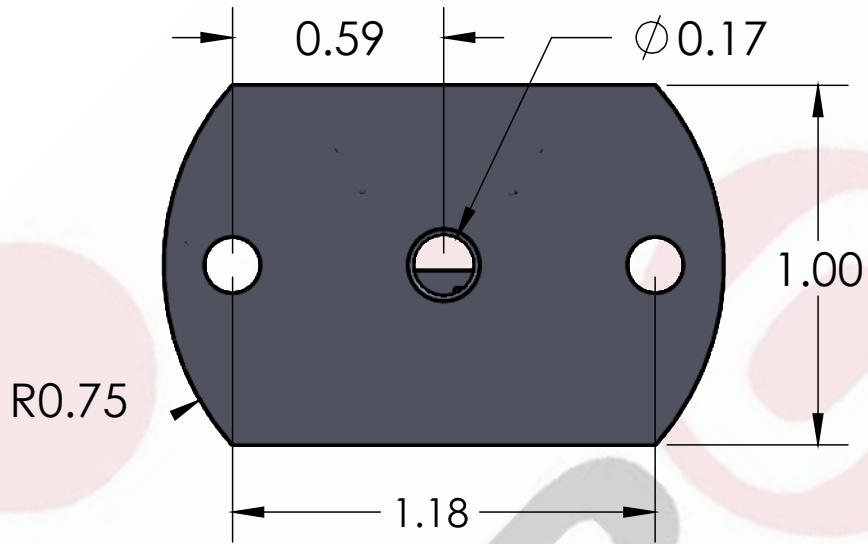

Specifications

Lengths	6 in – 120 in / 152 mm – 3048 mm	*Custom Lengths Available
Diameter	0.59 in / 15 mm	
Input Voltage	24 V	
Color Temperature	Warm White (2700K – 3200K)/ Neutral White (4000K-5000K)/ Cool White (6000K-6500K) / Red / Blue / Green / DUO / RGB	
LEDs Per Foot	36 LEDs	
Wattage	6 Watts	
Lumens	581 lm	
View Angle	120 degrees	
LED Spacing	0.33 in / 8.38 mm Center to Center	
LED Type	T4B – 2835	
IP Rating	Indoor Standard – Outdoor IP67 EPX Series	
Lens	Clear PC / Opal Diffuser	
Housing	Anodized Clear Aluminum Extrusion	* Custom Colors Available (e.g., Gold, Black..)
Mounting	Wall Snap Mounting Standard	
Leads	2 Foot 20G 2 Cond	*Custom Wire lengths Available

Order Codes

SERIES	LENGTH	COLOR TEMP	#LED / F	VOLTAGE	IP LISTING	LENS	MOUNTING
TRX 600C-SDW2	6" – 120"	CW Cool White NW neutral white WW warm white SCL single color LED RGB DUO	36L T4B 6W/FT	24 V	IN Indoor EPX Outdoor	CL Clear OP Opal	SV Swivel

Order Example

SERIES	LENGTH	COLOR TEMP	#LED / F	VOLTAGE	IP LISTING	LENS	MOUNTING
TRX 600C-SDW2	5'6"	CW	36L T4B	24 V	IN Indoor	CL Clear	SV Swivel

3D Modeling

Isometric View

Top View

Front View

Side View