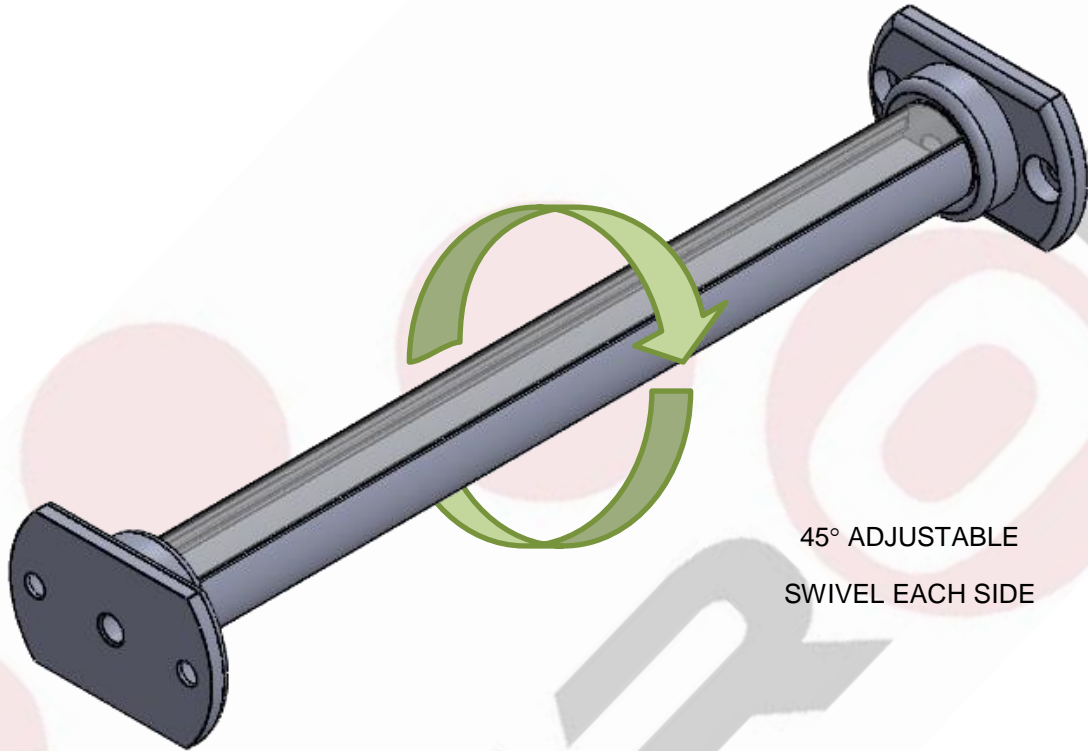

Specifications

Lengths	6 in – 120 in / 152 mm – 3048 mm	*Custom Lengths Available
Diameter	0.59 in / 15 mm	
Input Voltage	24 V	
Color Temperature	Warm White (2700K – 3200K)/ Neutral White (4000K-5000K)/ Cool White (6000K-6500K) / Red / Blue / Green / DUO / RGB	
LEDs Per Foot	36 LEDs	
Wattage	6 Watts	
Lumens	581 lm	
View Angle	120 degrees	
LED Spacing	0.33 in / 8.38 mm Center to Center	
LED Type	T4B – 2835	
IP Rating	Indoor Standard – Outdoor IP67 EPX Series	
Lens	Clear PC / Opal Diffuser	
Housing	Anodized Clear Aluminum Extrusion	* Custom Colors Available (e.g., Gold, Black..)
Mounting	Wall Snap Mounting Standard	
Leads	2 Foot 20G 2 Cond	*Custom Wire lengths Available

Order Codes

SERIES	LENGTH	COLOR TEMP	#LED / F	VOLTAGE	IP LISTING	LENS	MOUNTING
TRX 600C-SDW2	6" – 120"	CW Cool White NW neutral white WW warm white SCL single color LED RGB DUO	36L T4B 6W/FT	24 V	IN Indoor EPX Outdoor	CL Clear OP Opal	SV Swivel

Order Example

SERIES	LENGTH	COLOR TEMP	#LED / F	VOLTAGE	IP LISTING	LENS	MOUNTING
TRX 600C-SDW2	5'6"	CW	36L T4B	24 V	IN Indoor	CL Clear	SV Swivel

3D Modeling

Isometric View

Top View

Front View

Side View