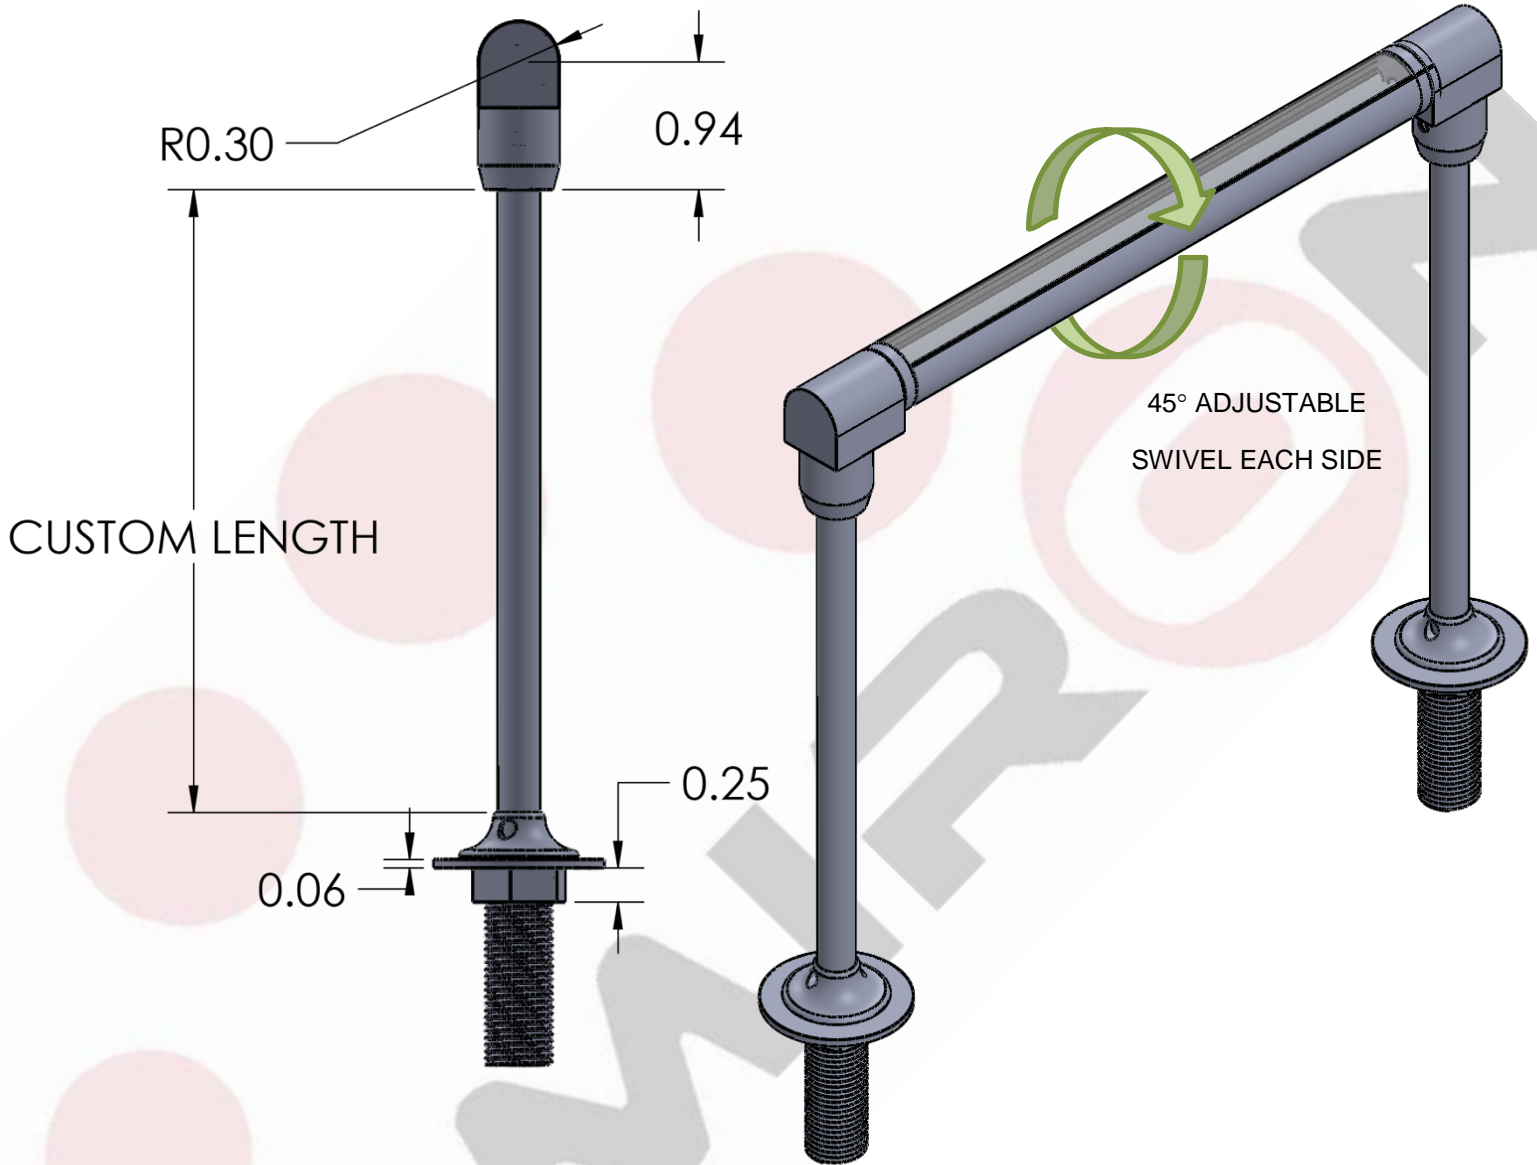

Feature

1. Dimmable, DMX, Wi-Fi, RF Wireless
2. Low Power Consumption
3. Easy Installation and Low Maintenance
4. Custom Lengths and Unique Color Sequencing Available

Application

The new TRX 600C VERTICAL VR2 Horizontal Linear LED is a great product to improve the light for your future Cove and Architectural work, Jewelry Showcases, Museum Lighting, and Marine Lighting. The product contains 36 LED's that creates an exceptional view for the public. We offer the product in both single color and duo colors.

Specifications

Lengths	6 in – 120 in / 152 mm – 3048 mm	*Custom Lengths Available
Diameter	0.59 in / 15 mm	
Input Voltage	24 V	
Color Temperature	Warm White (2700K – 3200K)/ Neutral White (4000K-5000K)/ Cool White (6000K-6500K) / Red / Blue / Green / DUO / RGB	
LEDs Per Foot	36 LEDs	
Wattage	6 Watts	
Lumens	581 lm	
View Angle	120 degrees	
LED Spacing	0.33 in / 8.38 mm Center to Center	
LED Type	T4B – 2835	
IP Rating	Indoor Standard – Outdoor IP67 EPX Series	
Lens	Clear PC / Opal Diffuser	
Housing	Anodized Clear Aluminum Extrusion	* Custom Colors Available (e.g., Gold, Black..)
Mounting	Wall Snap Mounting Standard	
Leads	2 Foot 20G 2 Cond	*Custom Wire lengths Available

Order Codes

SERIES	LENGTH	COLOR TEMP	#LED / F	VOLTAGE	IP LISTING	LENS	MOUNTING
TRX 600C-VR2	6" – 120"	CW Cool White NW neutral white WW warm white SCL single color LED RGB DUO	36L T4B 6W/FT	24 V	IN Indoor EPX Outdoor	CL Clear OP Opal	SV Swivel

Order Example

SERIES	LENGTH	COLOR TEMP	#LED / F	VOLTAGE	IP LISTING	LENS	MOUNTING
TRX 600C-VR2	5'6"	CW	36L T4B	24 V	IN Indoor	CL Clear	SV Swivel

3D Modeling

Front View

Side View

Isometric View

Top View