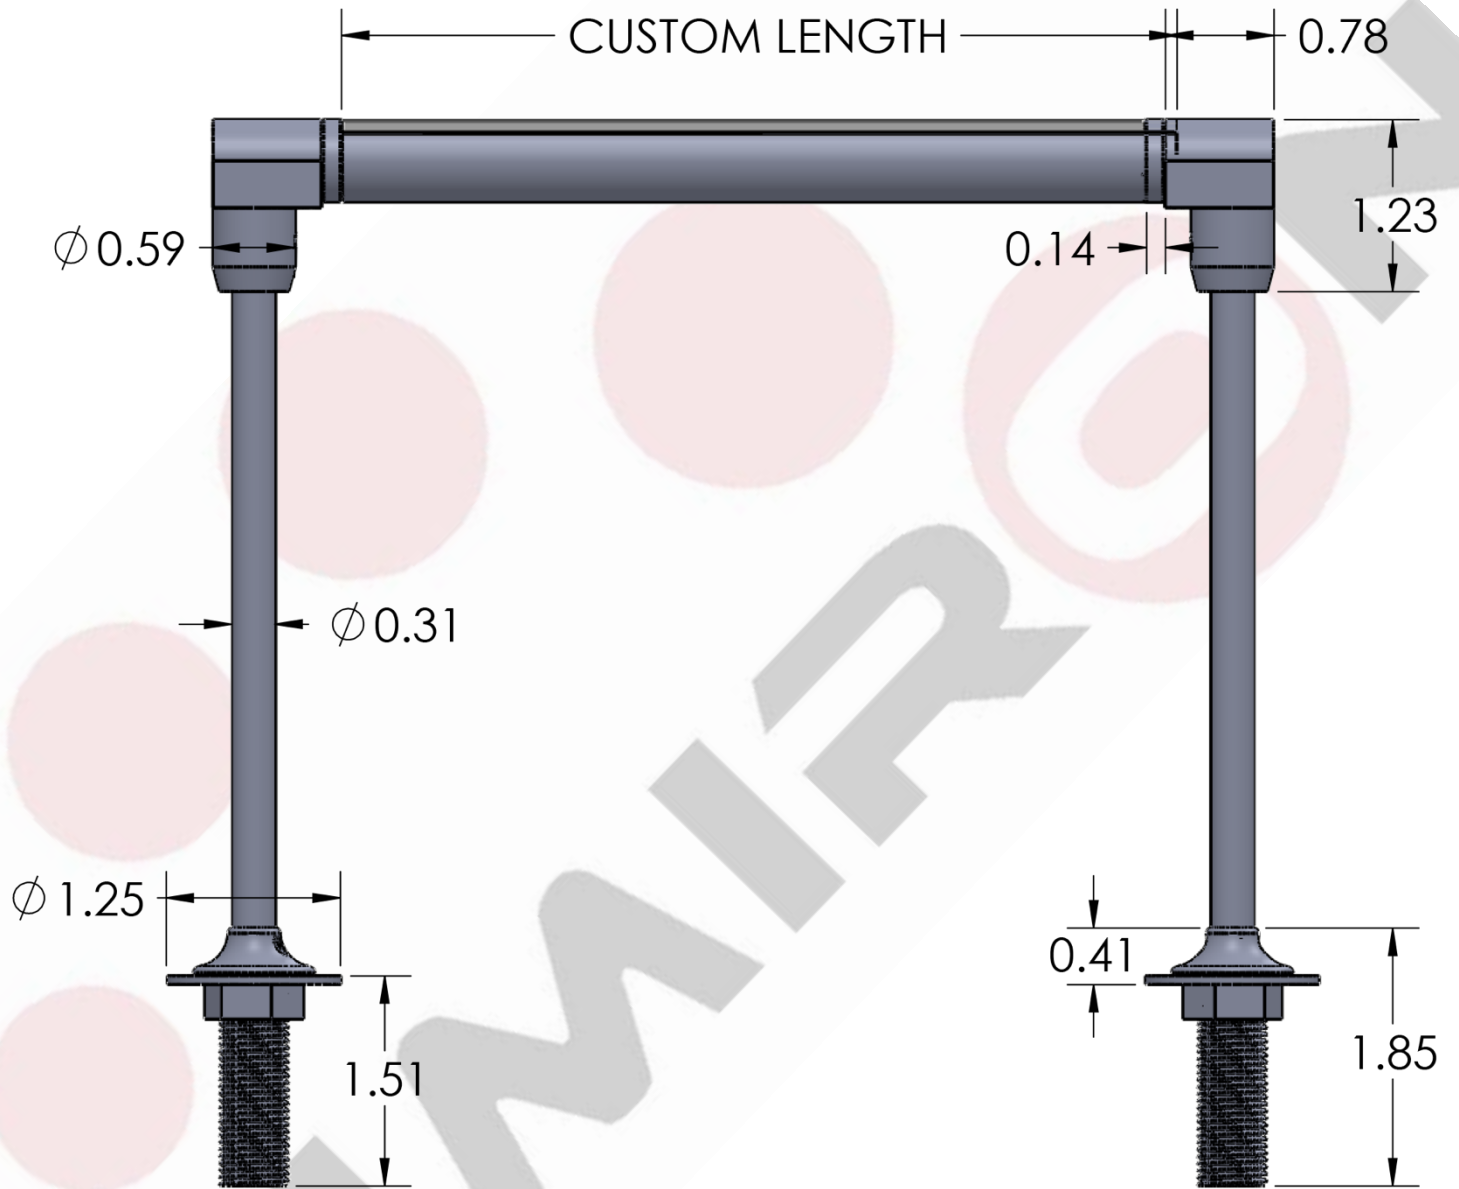

Specifications

Lengths	6 in – 120 in / 152 mm – 3048 mm	*Custom Lengths Available
Diameter	0.59 in / 15 mm	
Input Voltage	24 V	
Color Temperature	Warm White (2700K – 3200K)/ Neutral White (4000K-5000K)/ Cool White (6000K-6500K) / Red / Blue / Green / DUO / RGB	
LEDs Per Foot	36 LEDs	
Wattage	6 Watts	
Lumens	581 lm	
View Angle	120 degrees	
LED Spacing	0.33 in / 8.38 mm Center to Center	
LED Type	T4B – 2835	
IP Rating	Indoor Standard – Outdoor IP67 EPX Series	
Lens	Clear PC / Opal Diffuser	
Housing	Anodized Clear Aluminum Extrusion	* Custom Colors Available (e.g., Gold, Black..)
Mounting	Wall Snap Mounting Standard	
Leads	2 Foot 20G 2 Cond	*Custom Wire lengths Available

Order Codes

SERIES	LENGTH	COLOR TEMP	#LED / F	VOLTAGE	IP LISTING	LENS	MOUNTING
TRX 600C-VR2	6" – 120"	CW Cool White NW neutral white WW warm white SCL single color LED RGB DUO	36L T4B 6W/FT	24 V	IN Indoor EPX Outdoor	CL Clear OP Opal	SV Swivel

Order Example

SERIES	LENGTH	COLOR TEMP	#LED / F	VOLTAGE	IP LISTING	LENS	MOUNTING
TRX 600C-VR2	5'6"	CW	36L T4B	24 V	IN Indoor	CL Clear	SV Swivel

3D Modeling

Front View

Side View

Isometric View

Top View