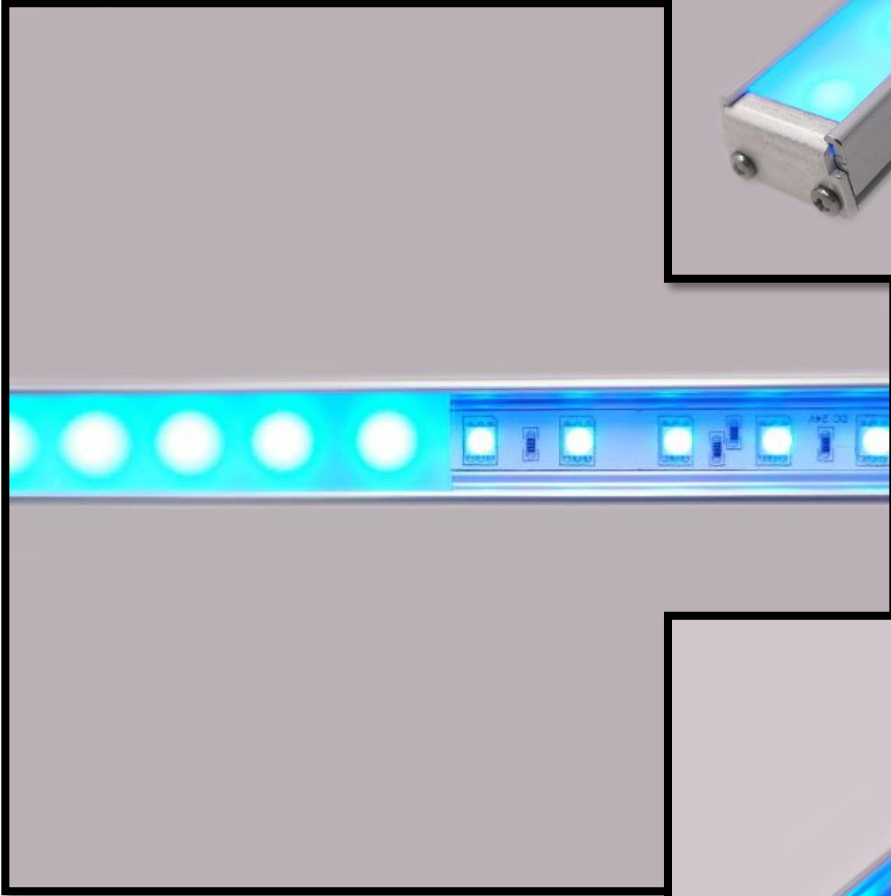

LED0075

LINEAR LED

Made in USA

The LUMIRON LEDO 75 is a low voltage multiple functional LED Linear Lighting system. Also is an energy-efficient solution for residential, commercial and architectural use with an unlimited range of applications. Obviously, this fixture is ideal for indoor use, also in showrooms or showcases, an accent to podiums or desktops, and in the commercial for lighting applications. Basically, it is very similar to installing a shower curtain rod with cuff cover for a more aesthetic appeal.

SIDE VIEW EXTRUSION

FIXED APPLICATION BRACKET

END CAP

SWIVEL APPLICATION BRACKET

APPLICATION BRACKET

ISOMETRIC VIEW

TOP VIEW

- DIMMABLE
- 120°
- Transf. Excl.
- IP 20
- IP 67 EPX
-
-
- 12 or 24 VDC
- 12 LED PER/ft
-
-

RGBW

RGB

CCT

COOL WHITE

WARN WHITE

NEUTRAL WHITE

FLAT LENS

CURVED LENS