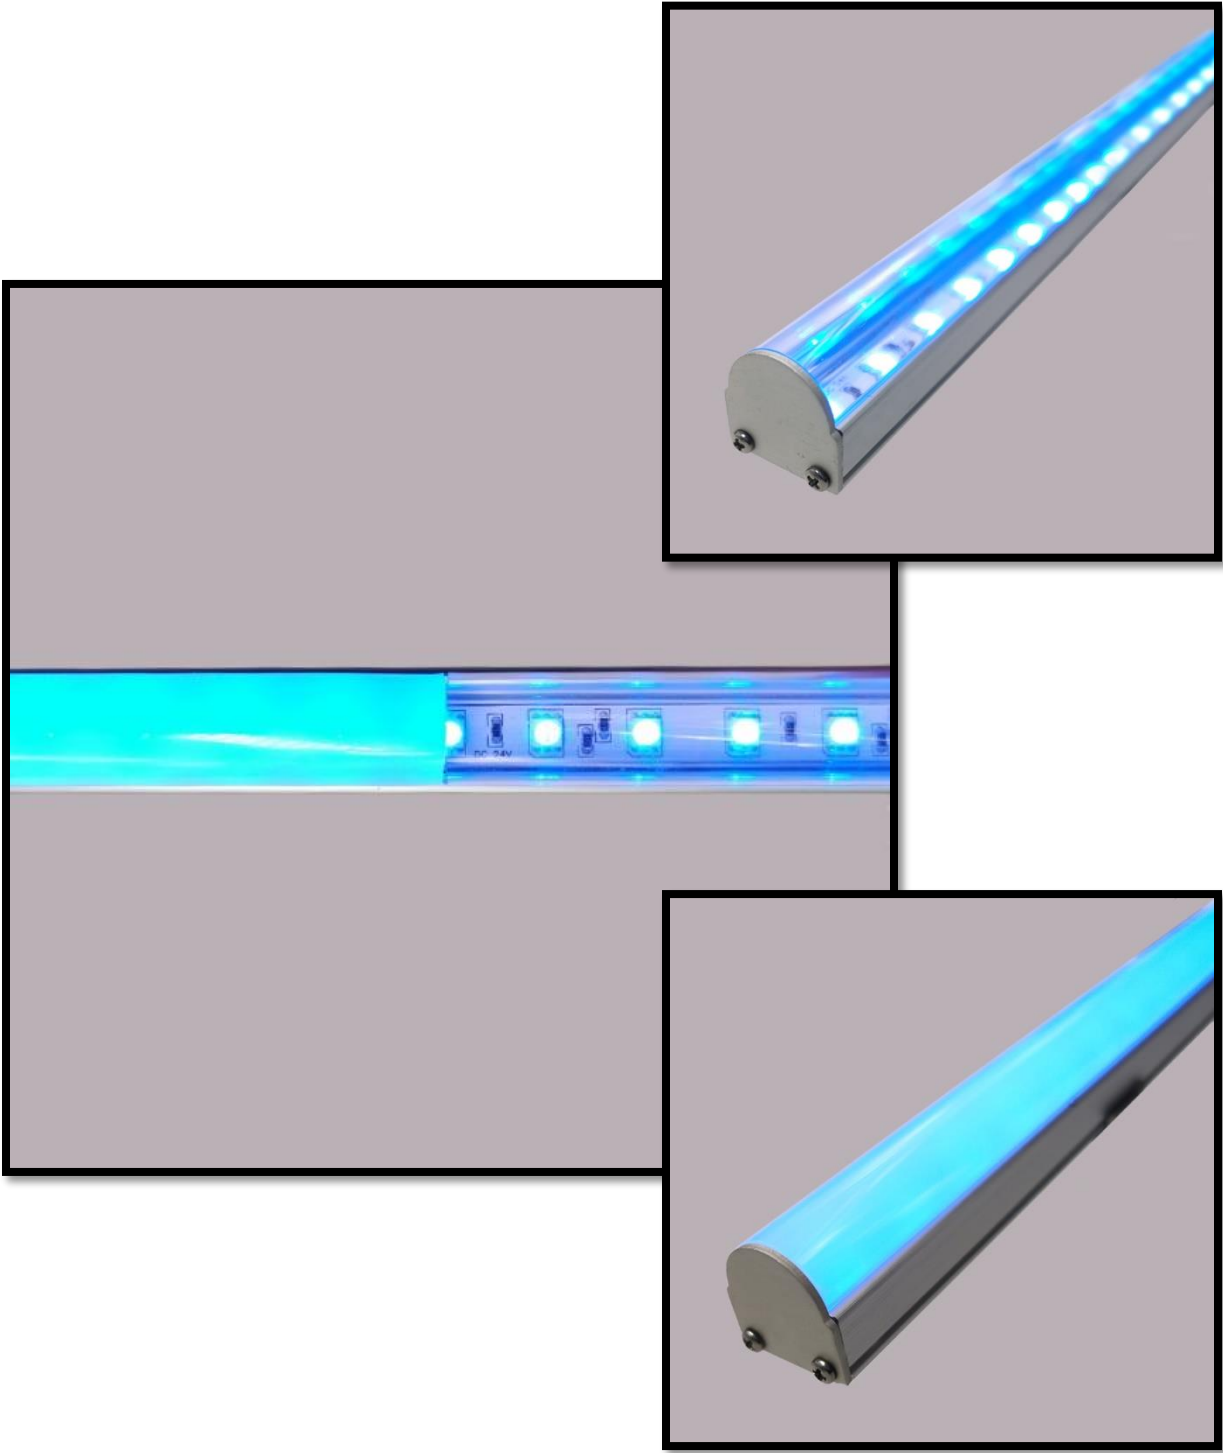

LED0075

LINEAR LED

Made in USA

The LUMIRON LEDO 75 is a low voltage multiple functional LED Linear Lighting system. Also is an energy-efficient solution for residential, commercial and architectural use with an unlimited range of applications. Obviously, this fixture is ideal for indoor use, also in showrooms or showcases, an accent to podiums or desktops, and in the commercial for lighting applications. Basically, it is very similar to installing a shower curtain rod with cuff cover for a more aesthetic appeal.

SIDE VIEW EXTRUSION

FIXED APPLICATION BRACKET

END CAP

SWIVEL APPLICATION BRACKET

APPLICATION BRACKET

ISOMETRIC VIEW

TOP VIEW

- DIMMABLE
- 120°
- Transf. Excl.
- IP 20
- IP 67 EPX
-
-
- 12 or 24 VDC
- 12 LED PER/ft
-
-

RGBW

RGB

CCT

COOL WHITE

WARN WHITE

NEUTRAL WHITE

FLAT LENS

CURVED LENS