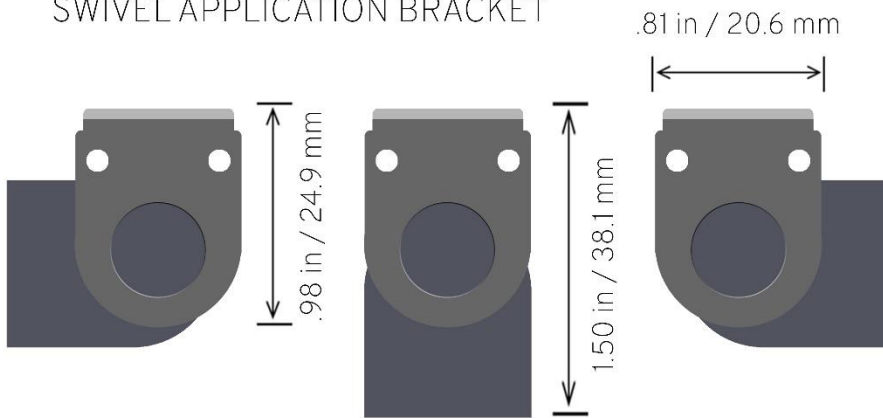

Lengths	6" – 96" (Custom lengths available)
Color Temp	Warm White, Neutral White, Cool White, RGB, RGBW, CCT
Wattage / foot	3 or 4.5 Watts
Lumens / foot	T2 (272) and T4 (419)
Input Voltage	24 VDC
View Angle	120 degrees
LED Spacing	0.32 Inch center to center
LED Type	T2 (3528), T4 (2835)
IP Rating	Indoor Standard IP20 – Outdoor IP67 EPX Series
CRI	90
Lens	Clear acrylic or diffused lens standard
Lens Type	Flat or Curved
Housing	Anodized clear aluminum extrusion (Custom colors available (gold, black, ...))
Mounting	Wall snap mounting standard/swivel mounting brackets
Leads	2 foot 18g 2 cond (custom wire lengths available)

SIDE VIEW EXTRUSION

FIXED APPLICATION BRACKET

END CAP

SWIVEL APPLICATION BRACKET

APPLICATION BRACKET

ISOMETRIC VIEW

TOP VIEW

- DIMMABLE
- 120°
- Transf. Excl.
- IP 20
- IP 67 EPX
-
-
- 12 or 24 VDC
- 12 LED PER/ft
-
-