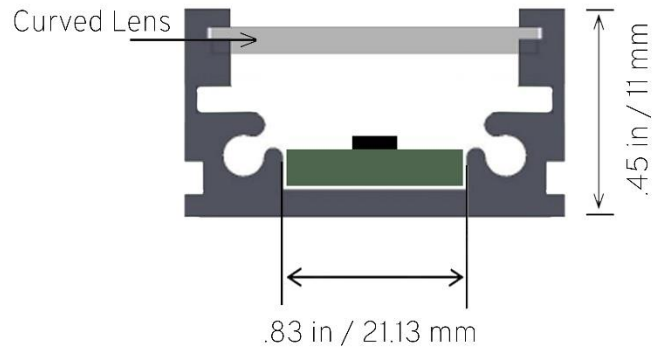

SIDE VIEW EXTRUSION