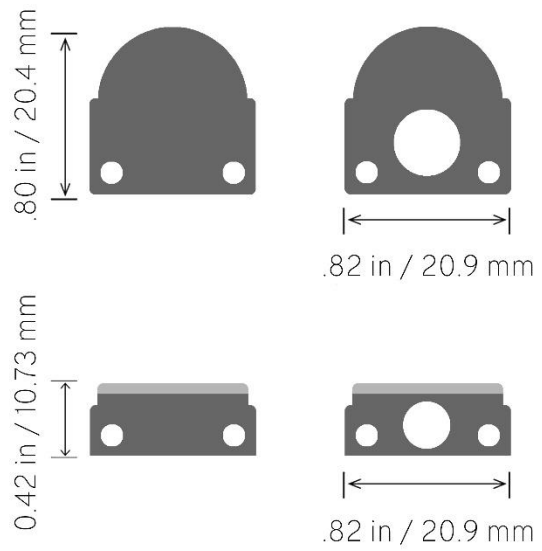

FIXED APPLICATION BRACKET