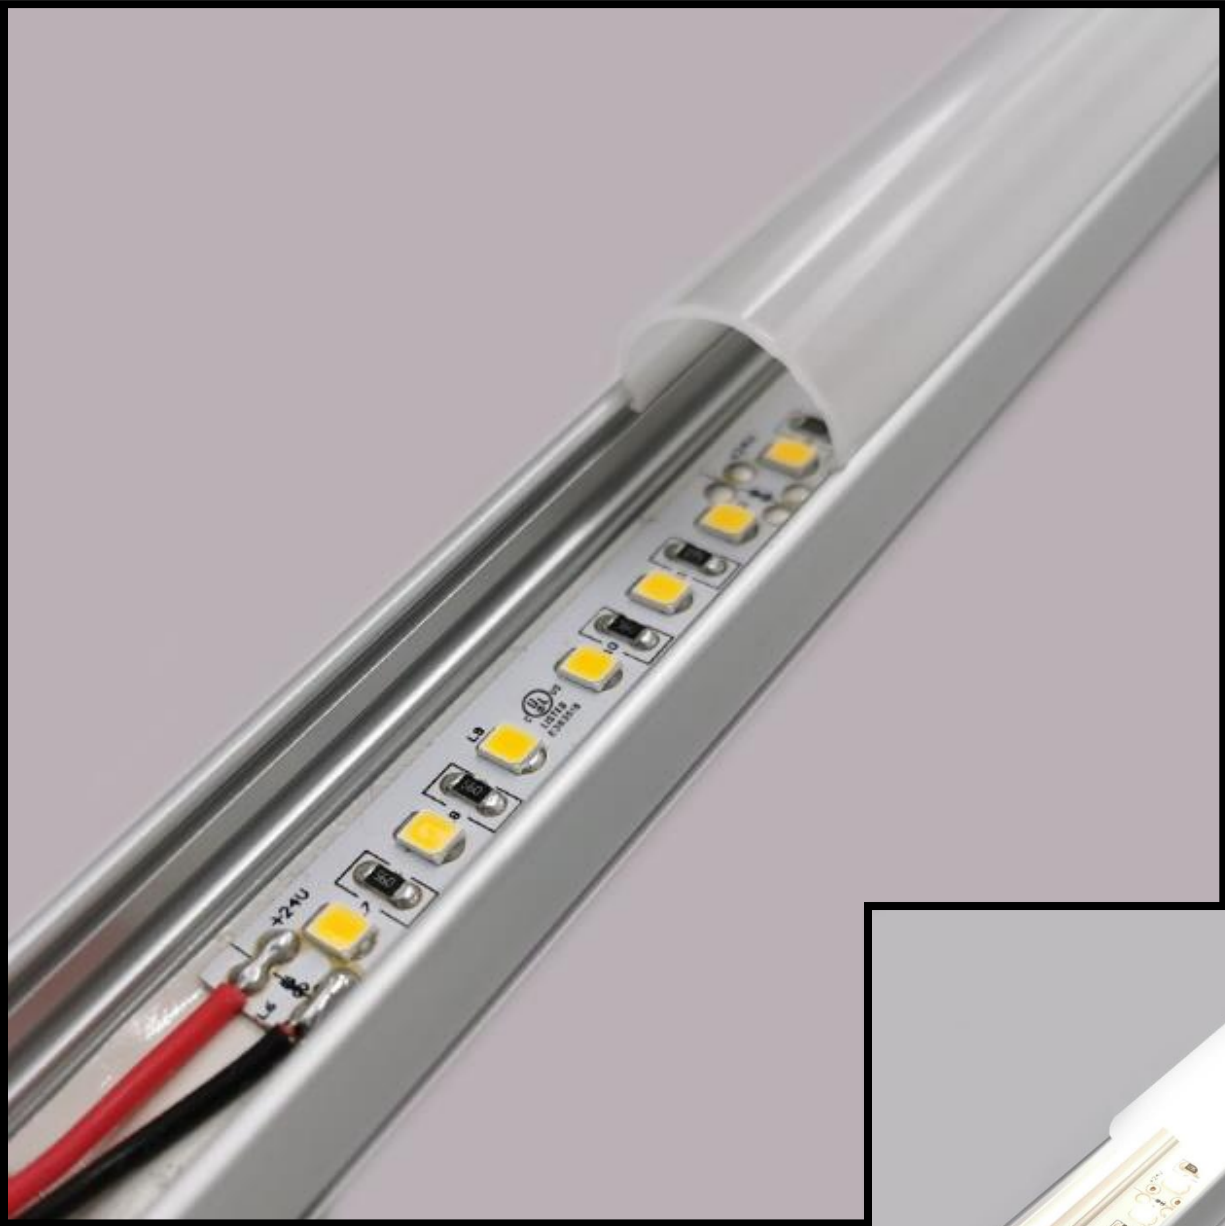

LED0075

LINEAR LED

Made in USA

The LUMIRON LEDO 75 is a low voltage multiple functional LED Linear Lighting system. Also is an energy-efficient solution for residential, commercial and architectural use with an unlimited range of applications. Obviously, this fixture is ideal for indoor use, also in showrooms or showcases, an accent to podiums or desktops, and in the commercial for lighting applications. Basically, it is very similar to installing a shower curtain rod with cuff cover for a more aesthetic appeal.

SIDE VIEW EXTRUSION

FIXED APPLICATION BRACKET

END CAP

SWIVEL APPLICATION BRACKET

APPLICATION BRACKET

ISOMETRIC VIEW

TOP VIEW

- DIMMABLE
- 120°
- Transf. Excl.
- IP 20
- IP 67 EPX
-
-
- 12 or 24 VDC
- 12 LED PER/ft
-
-

RGBW

RGB

CCT

COOL WHITE

WARN WHITE

NEUTRAL WHITE

FLAT LENS

CURVED LENS