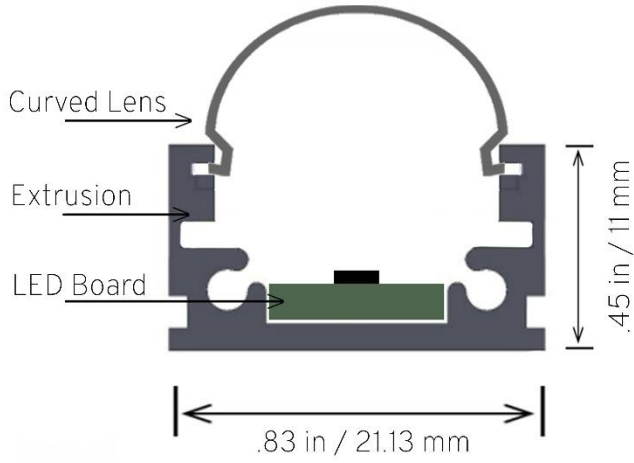

SIDE VIEW EXTRUSION