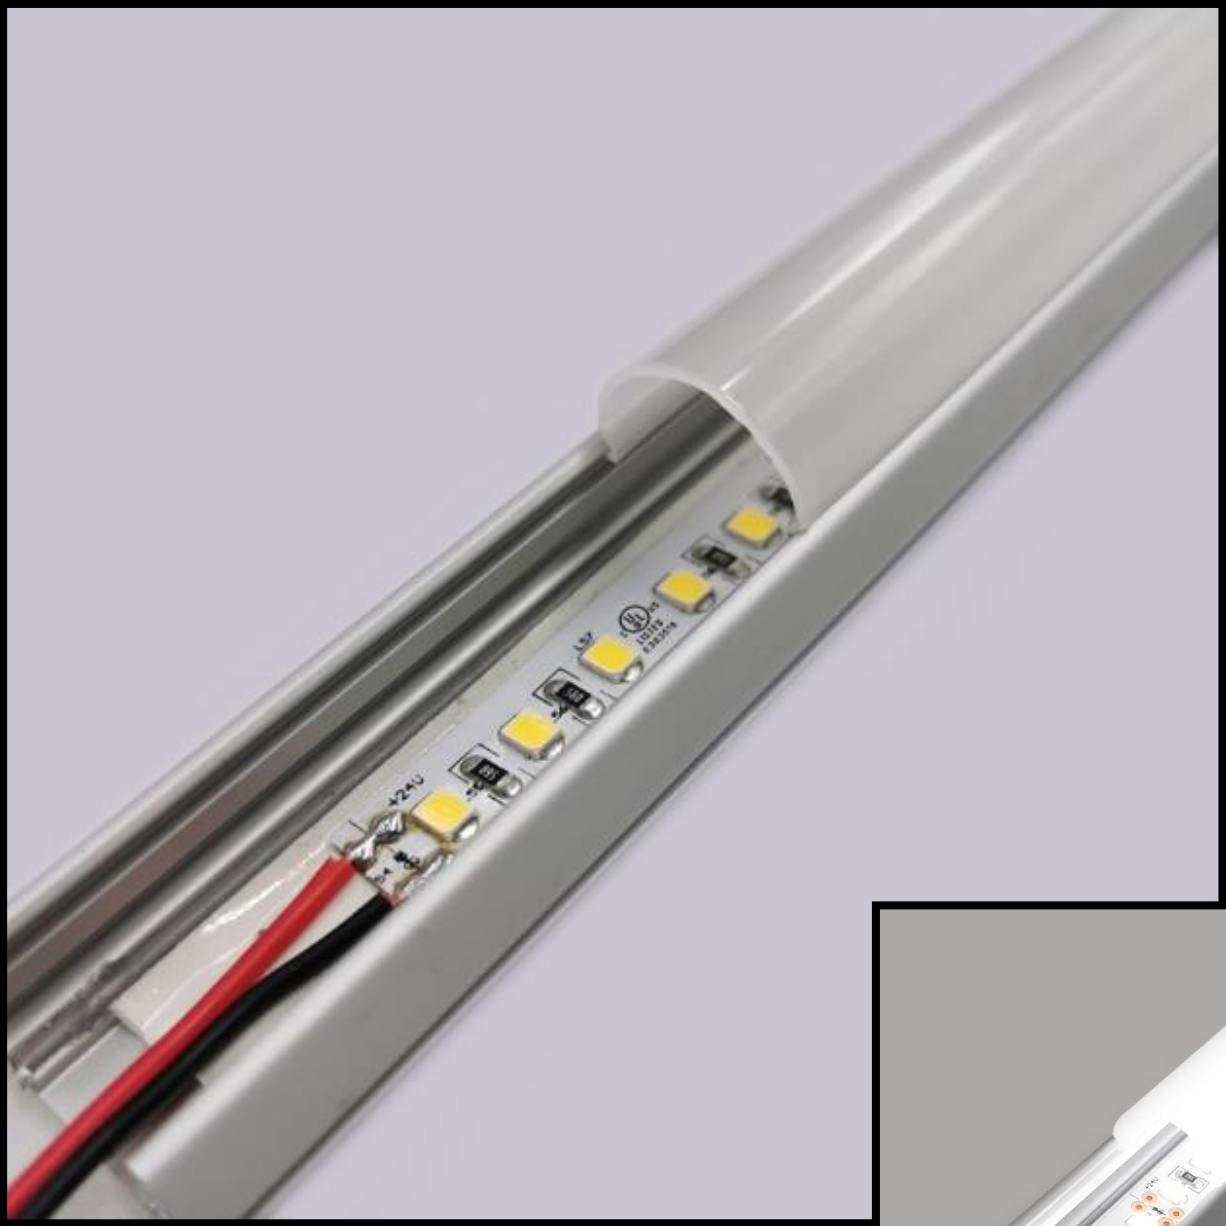

LED0075

LINEAR LED

Made in USA

The LUMIRON LEDO 75 is a low voltage multiple functional LED Linear Lighting system. Also is an energy-efficient solution for residential, commercial and architectural use with an unlimited range of applications. Obviously, this fixture is ideal for indoor use, also in showrooms or showcases, an accent to podiums or desktops, and in the commercial for lighting applications. Basically, it is very similar to installing a shower curtain rod with cuff cover for a more aesthetic appeal.

SIDE VIEW EXTRUSION

FIXED APPLICATION BRACKET

END CAP

SWIVEL APPLICATION BRACKET

APPLICATION BRACKET

ISOMETRIC VIEW

TOP VIEW

- DIMMABLE
- 120°
- Transf. Excl.
- IP 20
- IP 67 EPX
-
-
- 12 or 24 VDC
- 12 LED PER/ft
-
-

RGBW

RGB

CCT

COOL WHITE

WARN WHITE

NEUTRAL WHITE

FLAT LENS

CURVED LENS