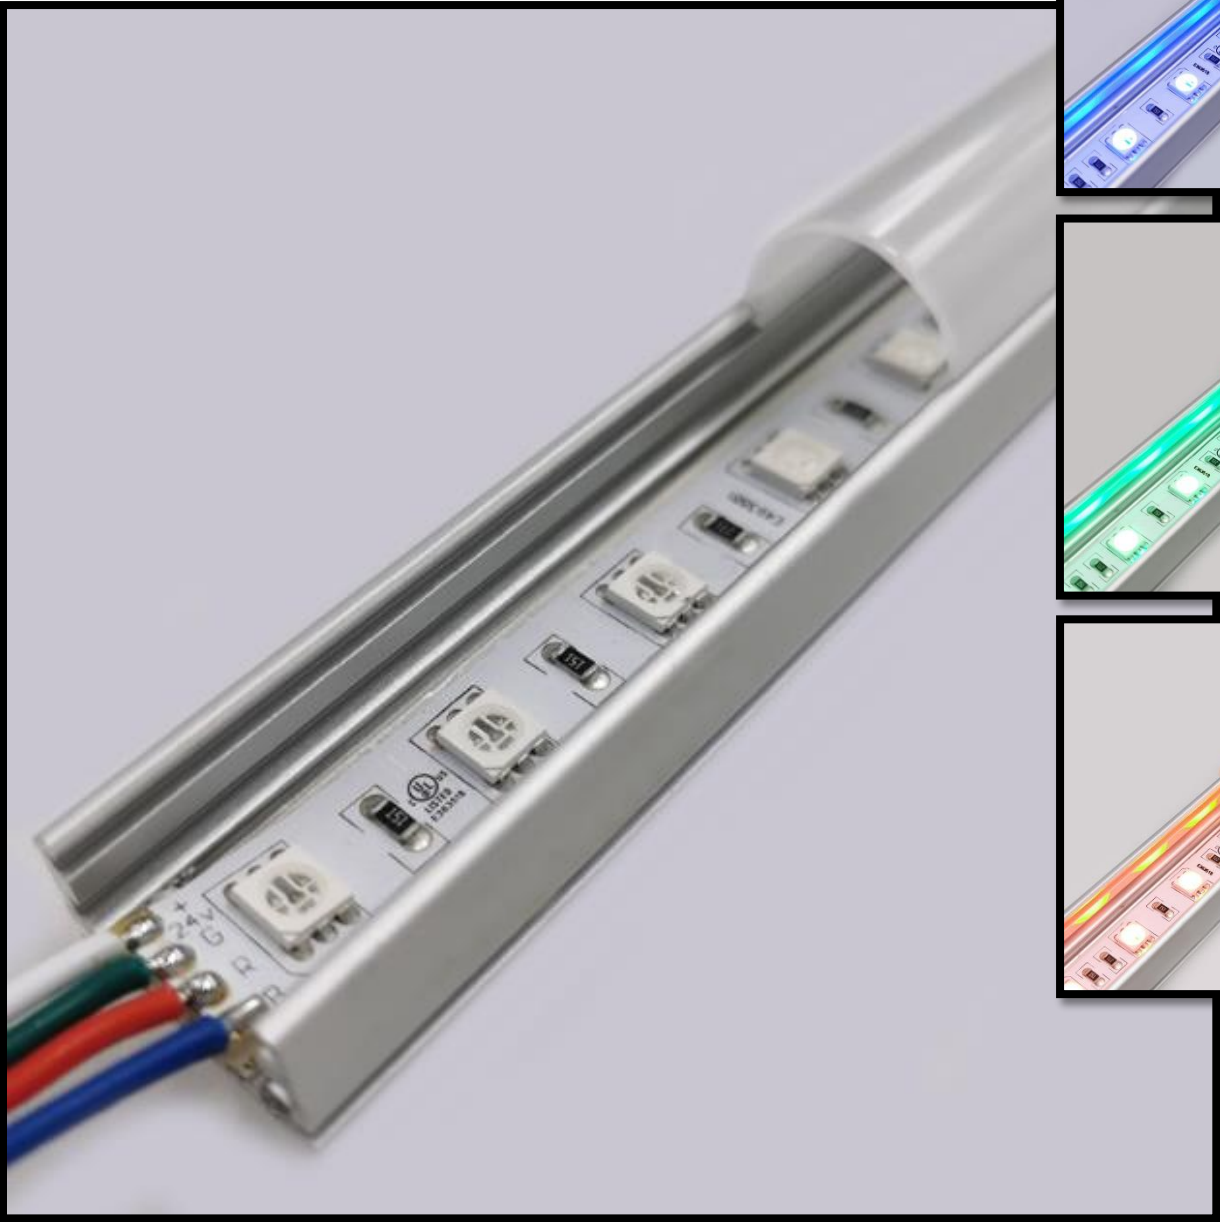

LED0075

LINEAR LED

Made in USA

The LUMIRON LEDO 75 is a low voltage multiple functional LED Linear Lighting system. Also is an energy-efficient solution for residential, commercial and architectural use with an unlimited range of applications. Obviously, this fixture is ideal for indoor use, also in showrooms or showcases, an accent to podiums or desktops, and in the commercial for lighting applications. Basically, it is very similar to installing a shower curtain rod with cuff cover for a more aesthetic appeal.

ORDER EXAMPLE				
SERIES	LENGTH	ACCESORIES	COLOR	WHITE COLOR TEMP
LEDO 75	4' 6"	Motion sensor TRX	WW (Warm White)	3000K
LENS	LENS TYPE	IP RATING		
CL Clear	CV Curved	IN Indoor		
MOUNTING	WS Wall snap mounting			

SIDE VIEW EXTRUSION

FIXED APPLICATION BRACKET

END CAP

SWIVEL APPLICATION BRACKET

APPLICATION BRACKET

ISOMETRIC VIEW

TOP VIEW

- DIMMABLE
- 120°
- Transf. Excl.
- IP 20
- IP 67 EPX
-
-
- 12 or 24 VDC
- 12 LED PER/ft
-
-

RGBW

RGB

CCT

COOL WHITE

WARN WHITE

NEUTRAL WHITE

FLAT LENS

CURVED LENS