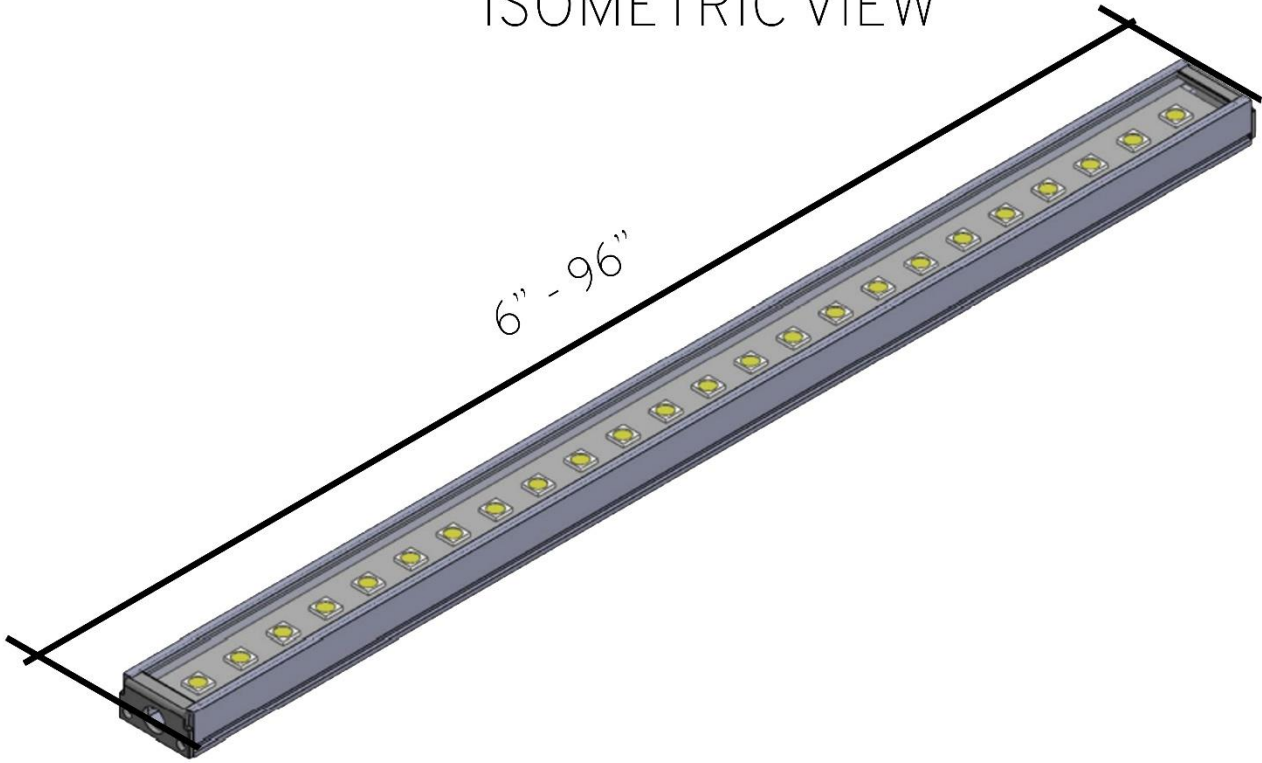

LED0075

LINEAR LED

Made in USA

The LUMIRON LEDO 75 is a low voltage multiple functional LED Linear Lighting system. Also is an energy-efficient solution for residential, commercial and architectural use with an unlimited range of applications. Obviously, this fixture is ideal for indoor use, also in showrooms or showcases, an accent to podiums or desktops, and in the commercial for lighting applications. Basically, it is very similar to installing a shower curtain rod with cuff cover for a more aesthetic appeal.

Lengths	6" – 96" (Custom lengths available)
Color Temp	Warm White, Neutral White, Cool White, RGB, RGBW, CCT
Wattage / foot	3 or 4.5 Watts
Lumens / foot	T2 (272) and T4 (419)
Input Voltage	24 VDC
View Angle	120 degrees
LED Spacing	0.32 Inch center to center
LED Type	T2 (3528), T4 (2835)
IP Rating	Indoor Standard IP20 – Outdoor IP67 EPX Series
CRI	90
Lens	Clear acrylic or diffused lens standard
Lens Type	Flat or Curved
Housing	Anodized clear aluminum extrusion (Custom colors available (gold, black, ...))
Mounting	Wall snap mounting standard/swivel mounting brackets
Leads	2 foot 18g 2 cond (custom wire lengths available)

SIDE VIEW EXTRUSION

FIXED APPLICATION BRACKET

END CAP

SWIVEL APPLICATION BRACKET

APPLICATION BRACKET

ISOMETRIC VIEW

TOP VIEW

- DIMMABLE
- 120°
- Transf. Excl.
- IP 20
- IP 67 EPX
-
-
- 12 or 24 VDC
- 12 LED PER/ft
-
-