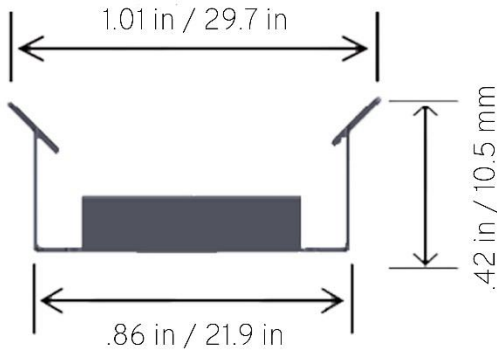

FIXED APPLICATION BRACKET