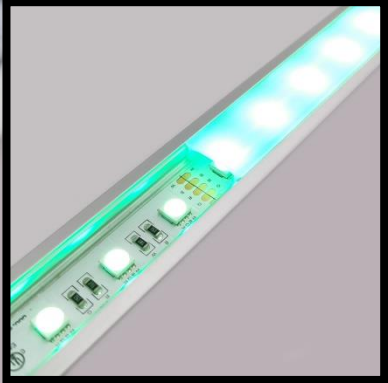

SIDE VIEW EXTRUSION

END CAP

FIXED APPLICATION BRACKET

RGBW

CCT

WARN WHITE

NEUTRAL WHITE

COOL WHITE