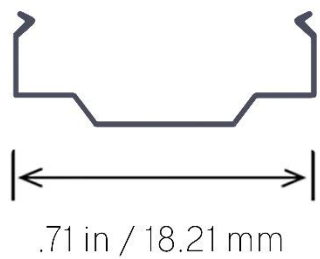

Lengths	6" – 96" (Custom lengths available)
Color Temp	Warm White, Neutral White, Cool White, RGB, RGBW, CCT
Wattage / foot	3 – 4.5 Watts
Lumens / foot	T2 (272) and T4 (419)
Input Voltage	24 VDC
View Angle	120 degrees
LED Spacing	0.32 Inch center to center
LED Type	T2 (3528), T4 (2835)
IP Rating	Indoor Standard IP20 – Outdoor IP67 EPX Series
CRI	90
Lens	Clear acrylic, semi-diffused or diffused lens standard
Housing	Anodized clear aluminum extrusion (Custom colors available (gold, black, ...))
Mounting	Wall snap mounting standard/swivel mounting brackets
Leads	2 foot 18g 2 cond (custom wire lengths available)

ORDER EXAMPLE

SERIES	LENGTH	ACCESORIES	COLOR	WHITE COLOR TEMP
LEDO TRX1-L001	4' 6"	Motion sensor TRX	WW (Warm White)	3000K
LENS	LENS TYPE	IP RATING		
CL Clear	FL Flat	IN Indoor		
MOUNTING	WS Wall snap mounting			

SIDE VIEW EXTRUSION

END CAP

FIXED APPLICATION BRACKET

RGBW

CCT

WARN WHITE

NEUTRAL WHITE

COOL WHITE