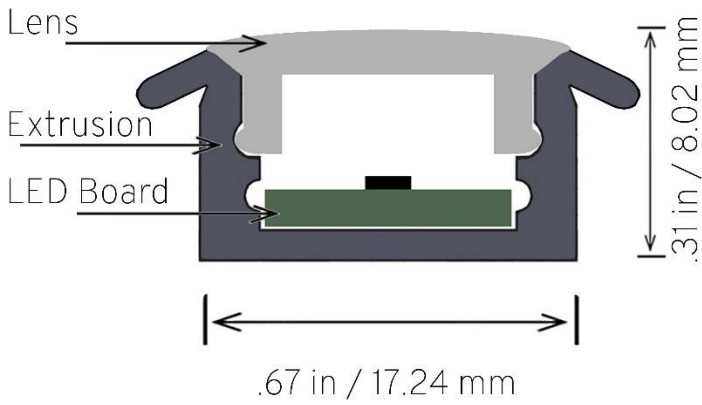

SIDE VIEW EXTRUSION