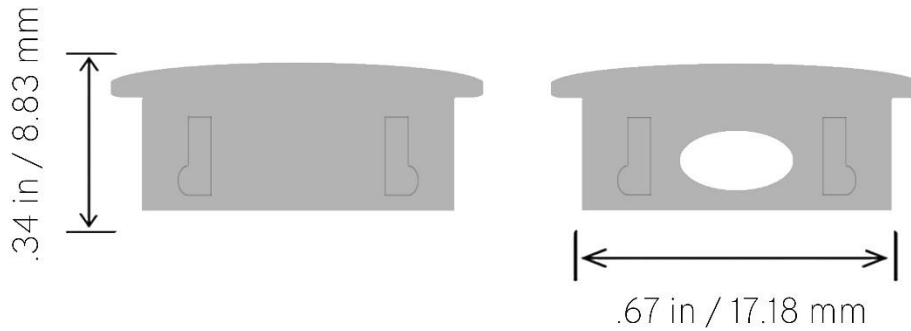

SIDE VIEW EXTRUSION

END CAP

FIXED APPLICATION BRACKET