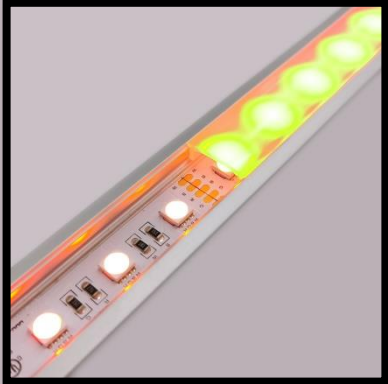

It's ultra-slim design and our ability to design custom linear solutions for your specific applications reduces installation limitations. It has dimming capabilities that integrate with many of the controls used in traditional lighting as well as specific ones used for optimal results. LEDs give you limitless functional and design options in the lighting world. Are available in different colors like Cool White (6500k), Neutral White (5000k), Warm White (3000k), RGB (Red, Green, Blue), RGBW (Red, Green, Blue, White) and CCT (6500k – 3000k).

SIDE VIEW EXTRUSION

END CAP

FIXED APPLICATION BRACKET

RGBW

CCT

WARN WHITE

NEUTRAL WHITE

COOL WHITE