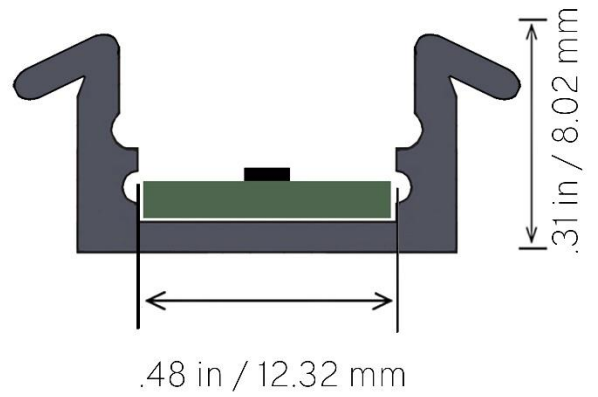

SIDE VIEW EXTRUSION