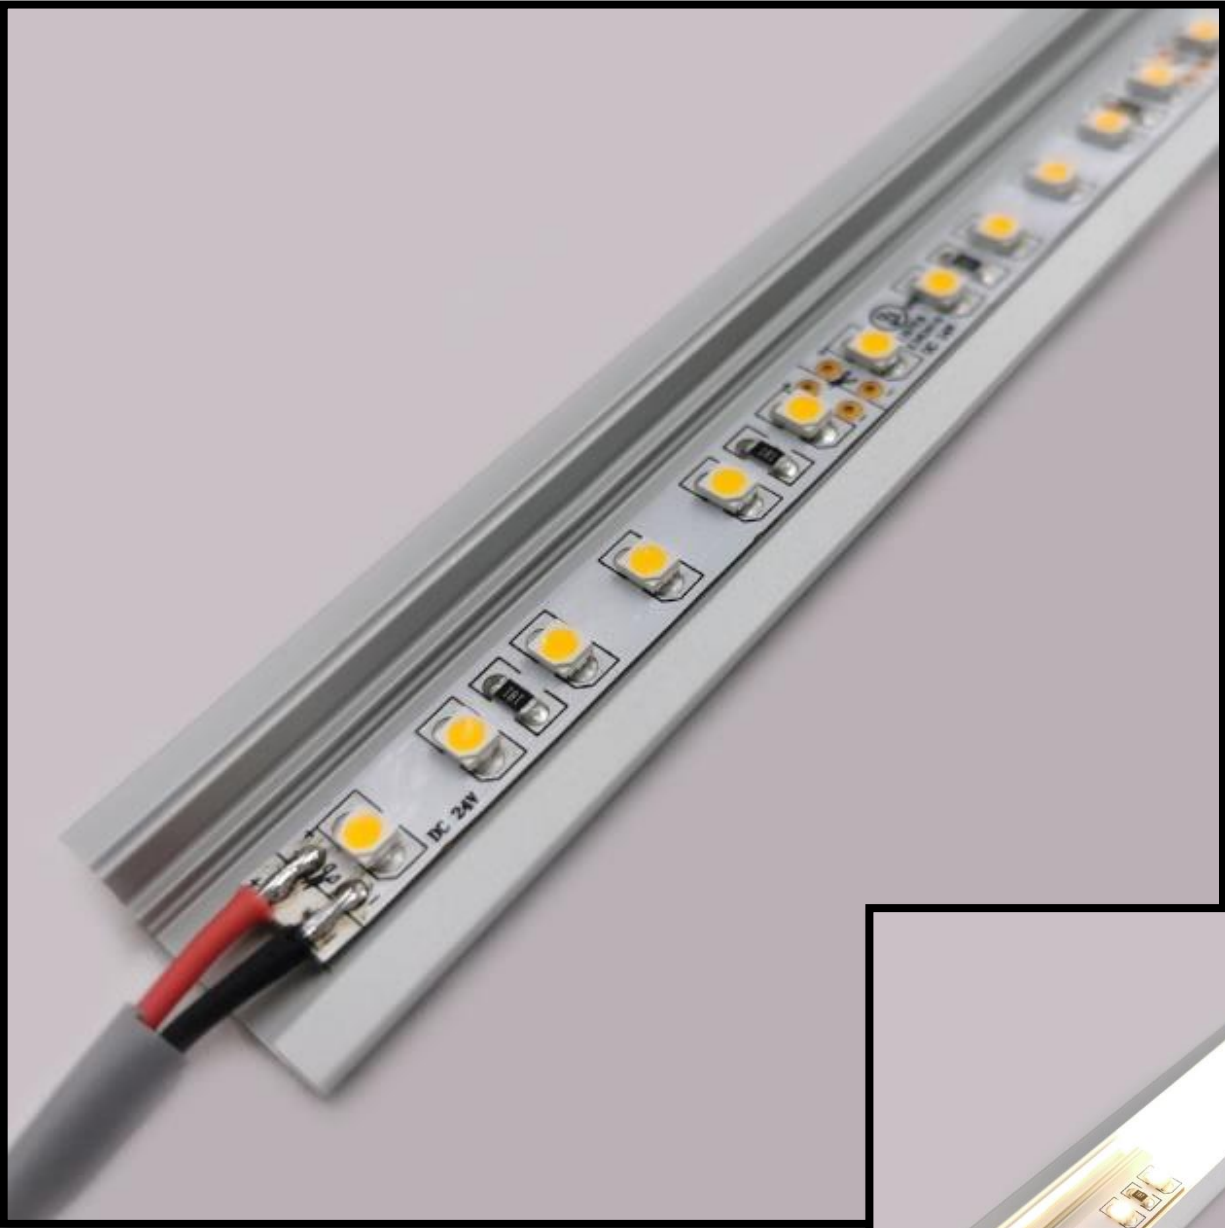

TRX1-L001

LINEAR LED

Made in USA

The LUMIRON LEDO TRX1-L001 is a low voltage multiple functional LED Linear Lighting system. Also is an energy-efficient solution for residential, commercial and architectural use with an unlimited range of applications. Obviously, this fixture is ideal for indoor use, also in showrooms or showcases, an accent to podiums or desktops, and in the commercial for lighting applications. Basically, it is very similar to installing a shower curtain rod with cuff cover for a more aesthetic appeal.

Lengths	6" – 96" (Custom lengths available)
Color Temp	Warm White, Neutral White, Cool White, RGB, RGBW, CCT
Wattage / foot	3 – 4.5 Watts
Lumens / foot	T2 (272) and T4 (419)
Input Voltage	24 VDC
View Angle	120 degrees
LED Spacing	0.32 Inch center to center
LED Type	T2 (3528), T4 (2835)
IP Rating	Indoor Standard IP20 – Outdoor IP67 EPX Series
CRI	90
Lens	Clear acrylic, semi-diffused or diffused lens standard
Housing	Anodized clear aluminum extrusion (Custom colors available (gold, black, ...))
Mounting	Wall snap mounting standard/swivel mounting brackets
Leads	2 foot 18g 2 cond (custom wire lengths available)

SIDE VIEW EXTRUSION

END CAP

FIXED APPLICATION BRACKET

RGBW

CCT

WARN WHITE

NEUTRAL WHITE

COOL WHITE