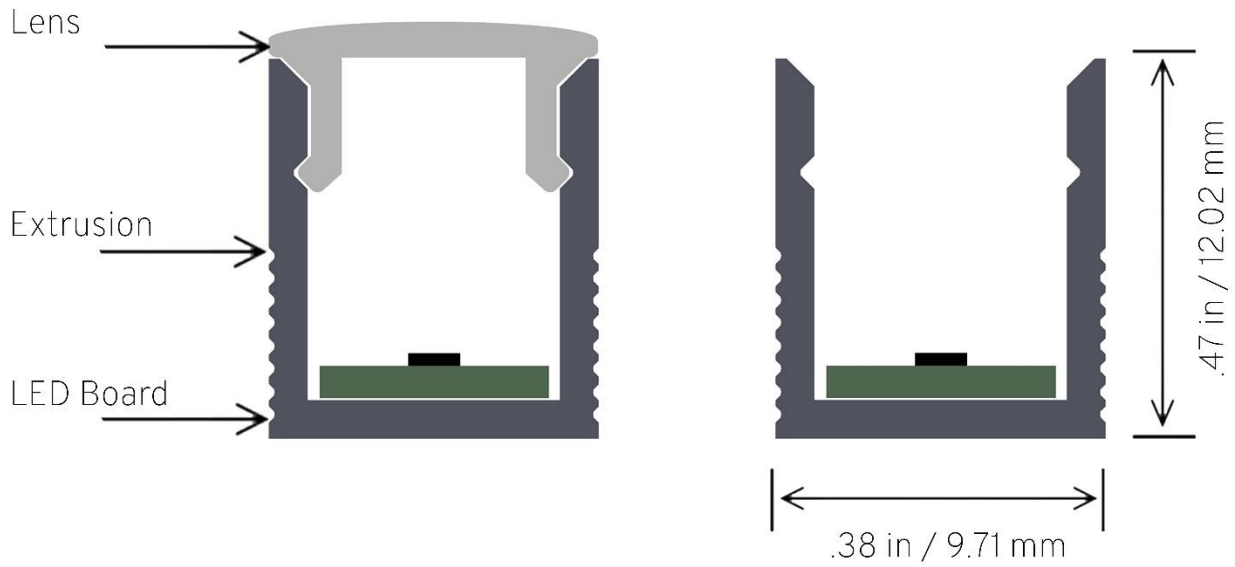

SIDE VIEW EXTRUSION