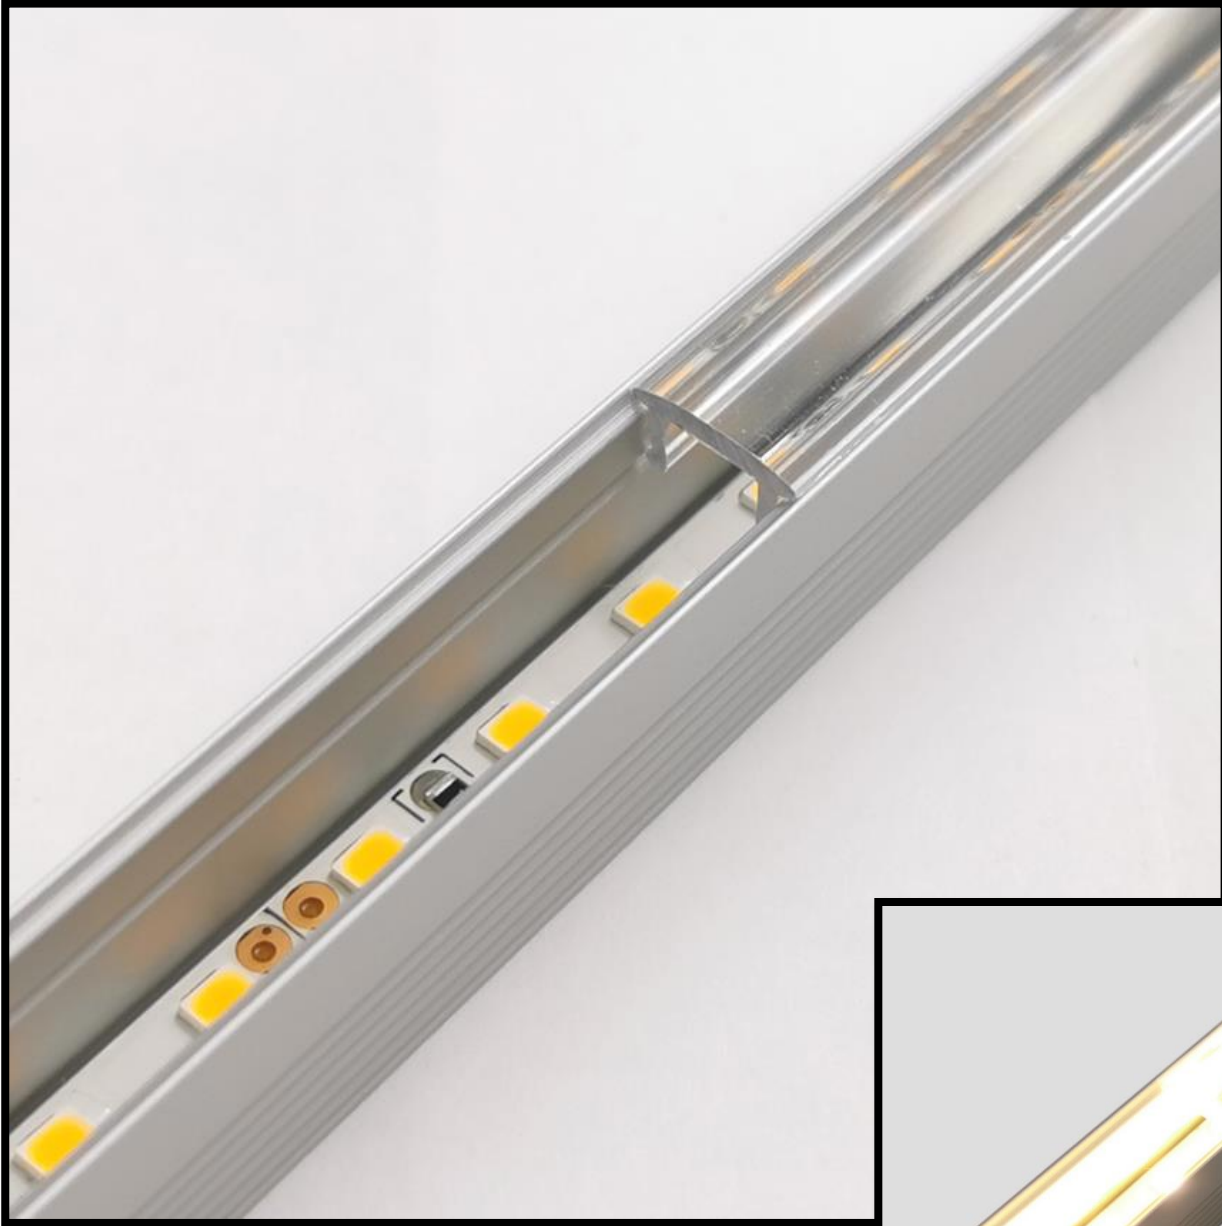

TRX1-L002S

LINEAR LED

Made in USA

The LUMIRON LEDO TRX1-L002S is a low voltage multiple functional LED Linear Lighting system. Also is an energy-efficient solution for residential, commercial and architectural use with an unlimited range of applications. Obviously, this fixture is ideal for indoor use, also in showrooms or showcases, an accent to podiums or desktops, and in the commercial for lighting applications. Basically, it is very similar to installing a shower curtain rod with cuff cover for a more aesthetic appeal.

Lengths	6" – 96" (Custom lengths available)
Color Temp	Warm White, Neutral White, Cool White
Wattage / foot	3 – 4.5 Watts
Lumens / foot	T2 (272) and T4 (419)
Input Voltage	24 VDC
View Angle	120 degrees
LED Spacing	0.32 Inch center to center
LED Type	T2 (3528), T4 (2835)
IP Rating	Indoor Standard IP20 – Outdoor IP67 EPX Series
CRI	90
Lens	Clear acrylic or diffused lens standard
Housing	Anodized clear aluminum extrusion (Custom colors available (gold, black, ...))
Mounting	Wall snap mounting standard/swivel mounting brackets
Leads	2 foot 18g 2 cond (custom wire lengths available)

SIDE VIEW EXTRUSION

END CAP

FIXED APPLICATION BRACKET

WARN WHITE

NEUTRAL WHITE

COOL WHITE

20725 NE. 16 Ave @#A-33
Miami, Florida 33179

TEL: (305) 652-2599
www.lumiron.com
sales@lumiron.com