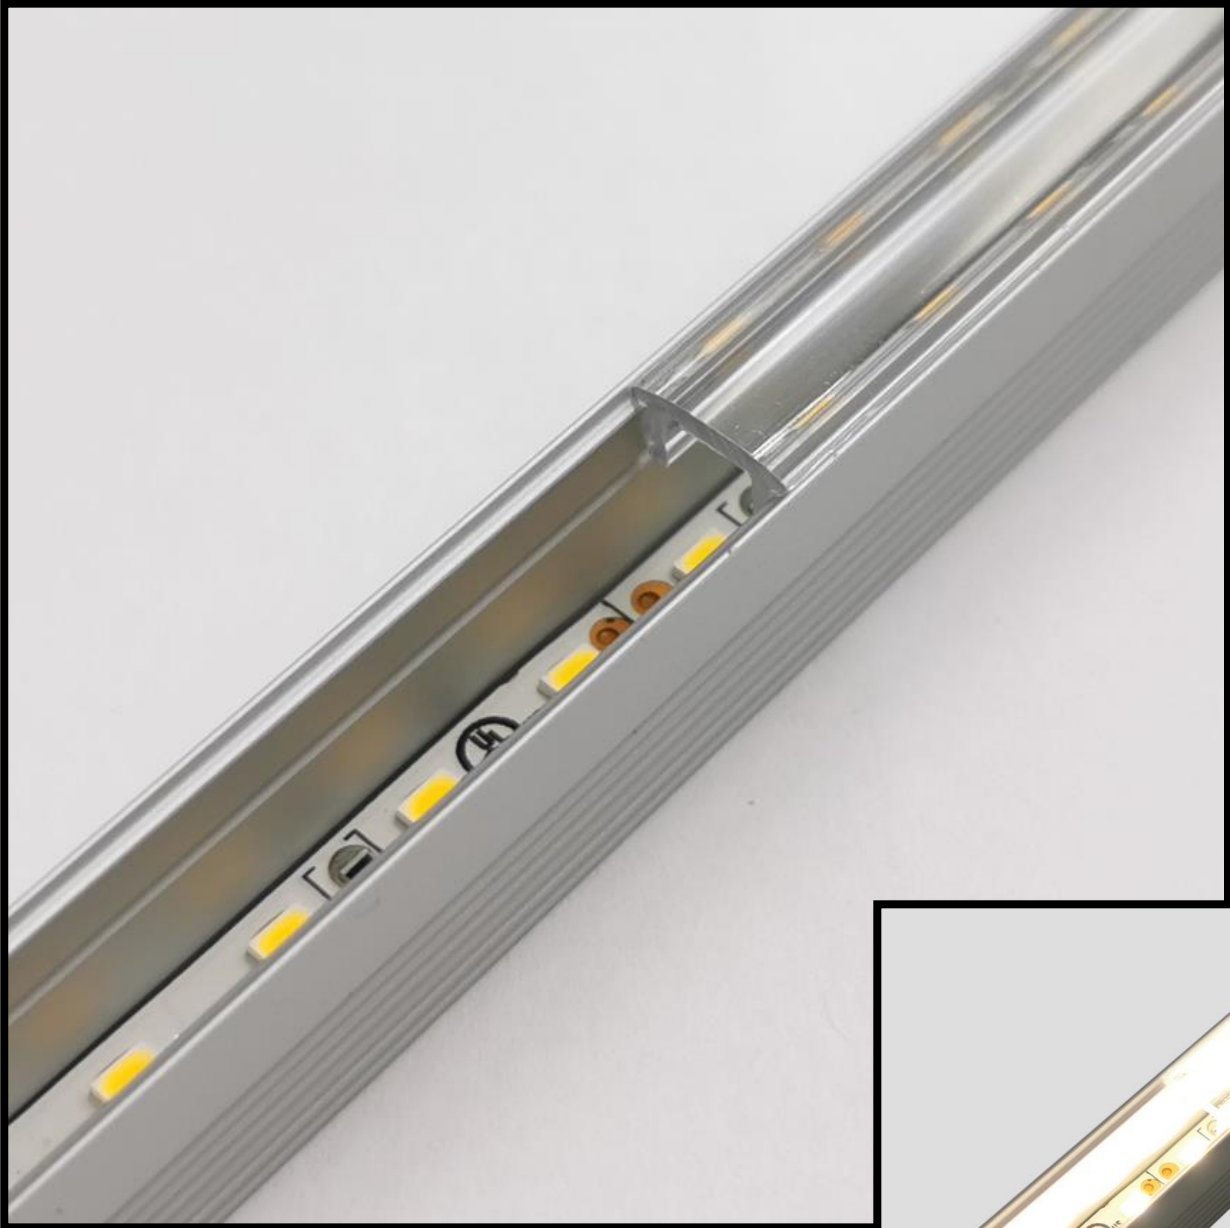

TRX1-L002S

LINEAR LED

Made in USA

The LUMIRON LEDO TRX1-L002S is a low voltage multiple functional LED Linear Lighting system. Also is an energy-efficient solution for residential, commercial and architectural use with an unlimited range of applications. Obviously, this fixture is ideal for indoor use, also in showrooms or showcases, an accent to podiums or desktops, and in the commercial for lighting applications. Basically, it is very similar to installing a shower curtain rod with cuff cover for a more aesthetic appeal.

Lengths	6" – 96" (Custom lengths available)
Color Temp	Warm White, Neutral White, Cool White
Wattage / foot	3 – 4.5 Watts
Lumens / foot	T2 (272) and T4 (419)
Input Voltage	24 VDC
View Angle	120 degrees
LED Spacing	0.32 Inch center to center
LED Type	T2 (3528), T4 (2835)
IP Rating	Indoor Standard IP20 – Outdoor IP67 EPX Series
CRI	90
Lens	Clear acrylic or diffused lens standard
Housing	Anodized clear aluminum extrusion (Custom colors available (gold, black, ...))
Mounting	Wall snap mounting standard/swivel mounting brackets
Leads	2 foot 18g 2 cond (custom wire lengths available)

SIDE VIEW EXTRUSION

END CAP

FIXED APPLICATION BRACKET

WARN WHITE

NEUTRAL WHITE

COOL WHITE

20725 NE. 16 Ave @#A-33
Miami, Florida 33179

TEL: (305) 652-2599
www.lumiron.com
sales@lumiron.com