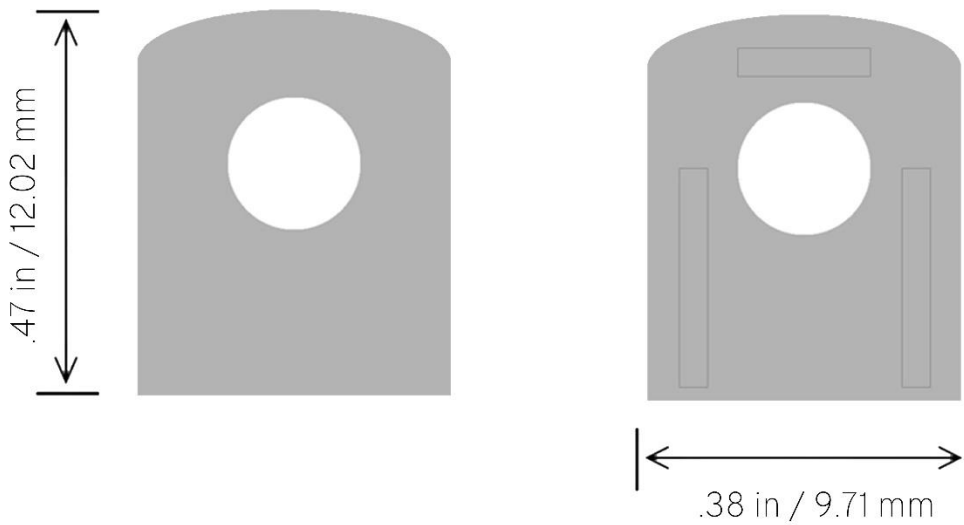

SIDE VIEW EXTRUSION

END CAP

FIXED APPLICATION BRACKET