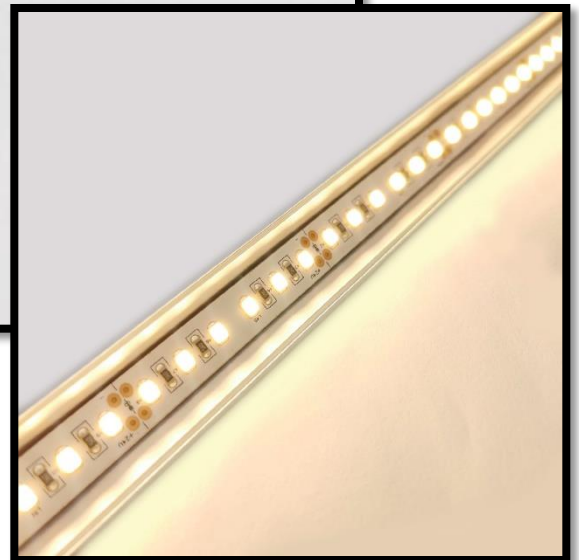

SIDE VIEW EXTRUSION

END CAP

FIXED MOUNTING BRACKET

RGBW

CCT

WARN WHITE

NEUTRAL WHITE

COOL WHITE