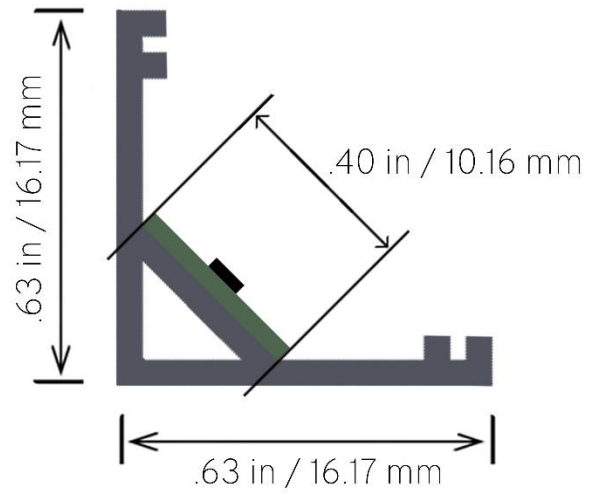

SIDE VIEW EXTRUSION