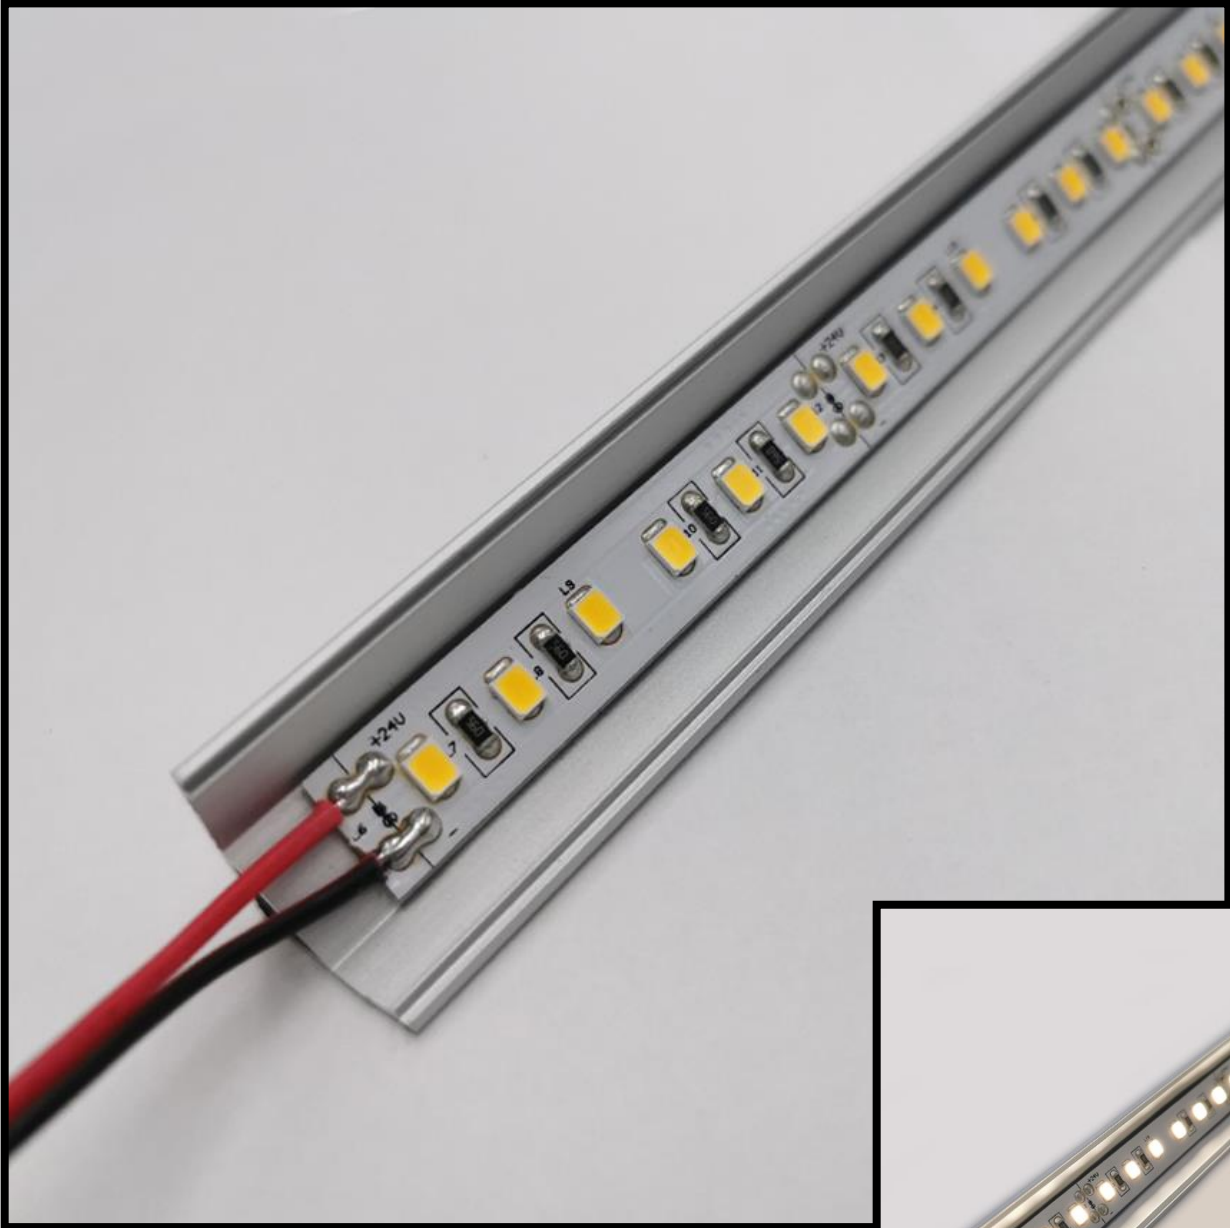

TRX1-L0006

LINEAR LED

The LUMIRON LEDO TRX1-L006 is a low voltage multiple functional LED Linear Lighting system. Also is an energy-efficient solution for residential, commercial and architectural use with an unlimited range of applications. Obviously, this fixture is ideal for indoor use, also in showrooms or showcases, an accent to podiums or desktops, and in the commercial for lighting applications. Basically, it is very similar to installing a shower curtain rod with cuff cover for a more aesthetic appeal.

Lengths	6" – 96" (152.4 mm – 2438.4 mm) (Custom lengths available)
Color Temp	Warm White, Neutral White, Cool White, RGB, RGBW, CCT
Wattage / foot	3 – 4.5 Watts
Lumens / foot	T2 (272) and T4 (419)
Input Voltage	24 VDC
View Angle	120 degrees
LED Spacing	0.32" (8.128 mm) center to center
LED Type	T2 (3528), T4 (2835)
IP Rating	Indoor Standard IP20 – Outdoor IP67 EPX Series
CRI	90
Lens	Clear acrylic or diffused lens standard
Housing	Anodized clear aluminum extrusion (Custom colors available (gold, black, ...))
Mounting	Wall snap mounting standard/swivel mounting brackets
Leads	2 foot 18g 2 cond (custom wire lengths available)

SIDE VIEW EXTRUSION

END CAP

FIXED MOUNTING BRACKET

RGBW

CCT

WARN WHITE

NEUTRAL WHITE

COOL WHITE