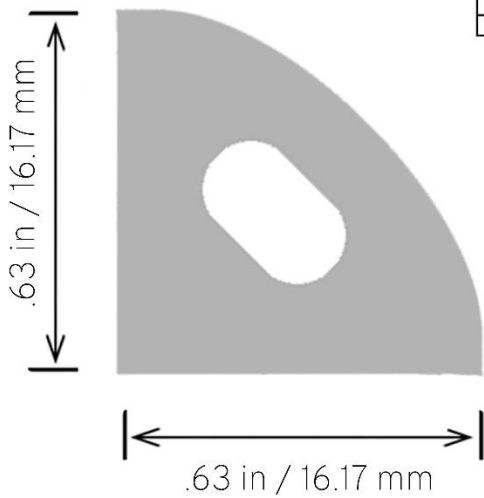

SIDE VIEW EXTRUSION

END CAP

FIXED MOUNTING BRACKET