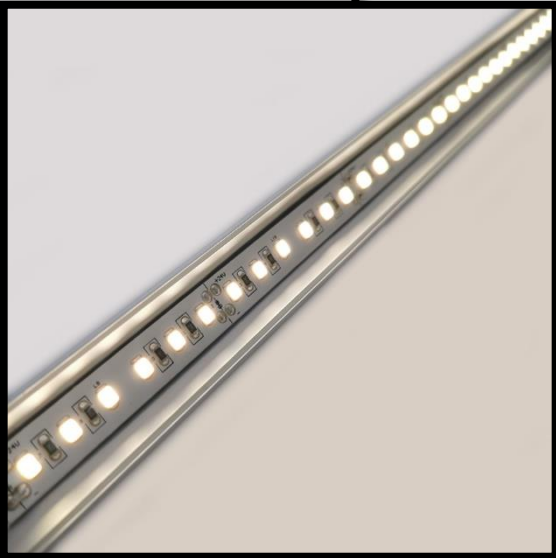

TRX1-L0006

LINEAR LED

The LUMIRON LEDO TRX1-L006 is a low voltage multiple functional LED Linear Lighting system. Also is an energy-efficient solution for residential, commercial and architectural use with an unlimited range of applications. Obviously, this fixture is ideal for indoor use, also in showrooms or showcases, an accent to podiums or desktops, and in the commercial for lighting applications. Basically, it is very similar to installing a shower curtain rod with cuff cover for a more aesthetic appeal.

SIDE VIEW EXTRUSION

END CAP

FIXED MOUNTING BRACKET

RGBW

CCT

WARN WHITE

NEUTRAL WHITE

COOL WHITE