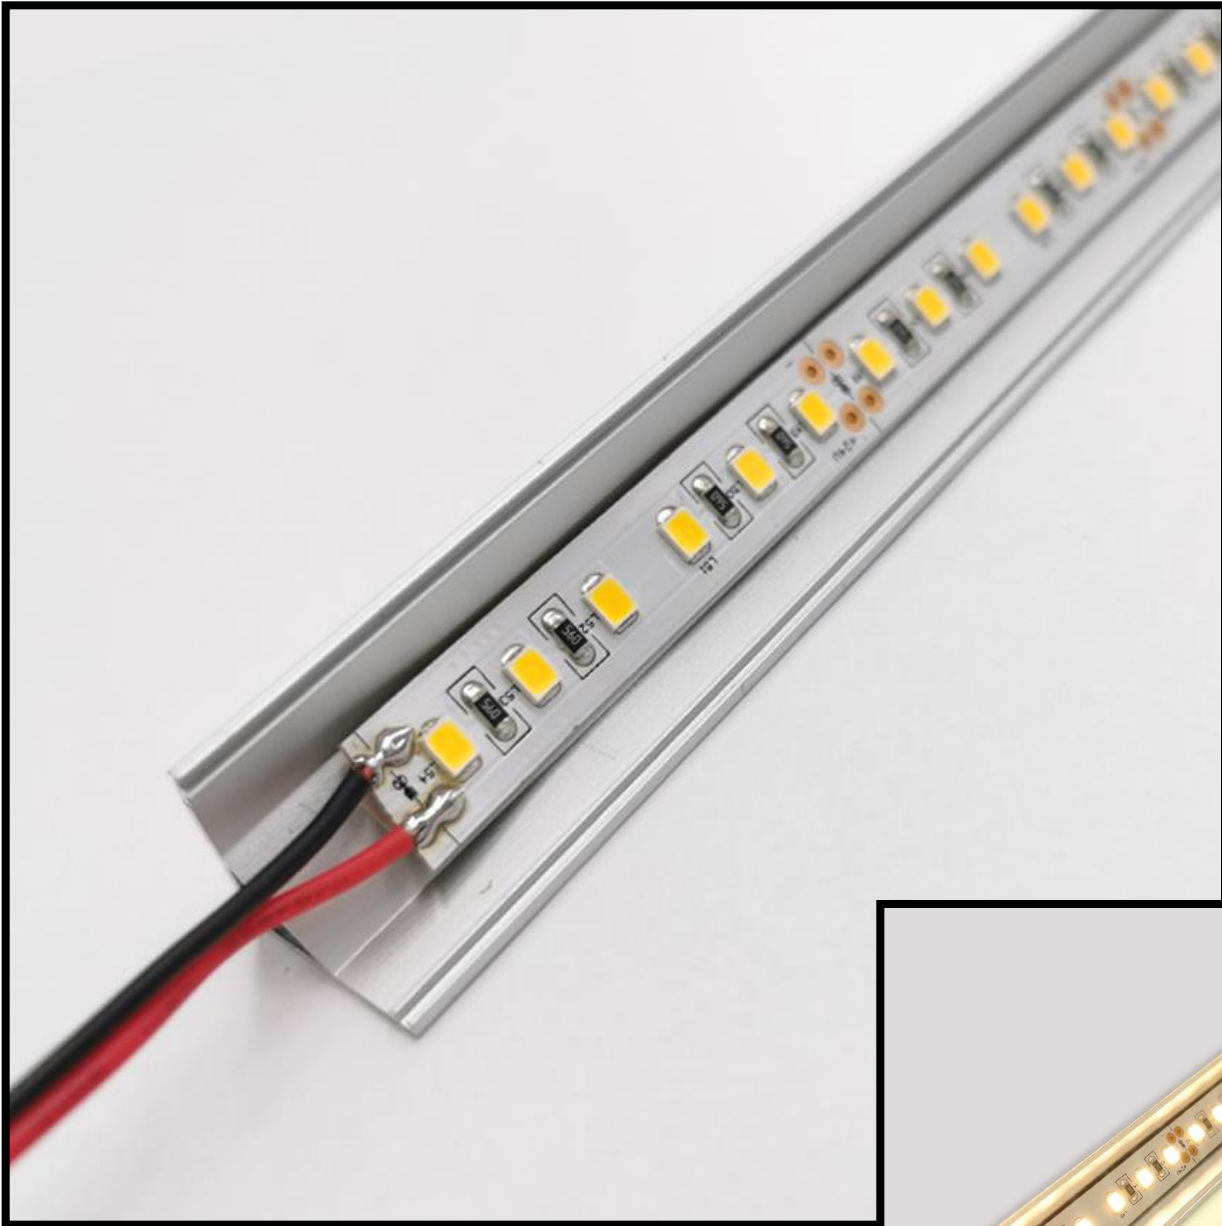

TRX1-L0006

LINEAR LED

The LUMIRON LEDO TRX1-L006 is a low voltage multiple functional LED Linear Lighting system. Also is an energy-efficient solution for residential, commercial and architectural use with an unlimited range of applications. Obviously, this fixture is ideal for indoor use, also in showrooms or showcases, an accent to podiums or desktops, and in the commercial for lighting applications. Basically, it is very similar to installing a shower curtain rod with cuff cover for a more aesthetic appeal.

Lengths	6" – 96" (152.4 mm – 2438.4 mm) (Custom lengths available)
Color Temp	Warm White, Neutral White, Cool White, RGB, RGBW, CCT
Wattage / foot	3 – 4.5 Watts
Lumens / foot	T2 (272) and T4 (419)
Input Voltage	24 VDC
View Angle	120 degrees
LED Spacing	0.32" (8.128 mm) center to center
LED Type	T2 (3528), T4 (2835)
IP Rating	Indoor Standard IP20 – Outdoor IP67 EPX Series
CRI	90
Lens	Clear acrylic or diffused lens standard
Housing	Anodized clear aluminum extrusion (Custom colors available (gold, black, ...))
Mounting	Wall snap mounting standard/swivel mounting brackets
Leads	2 foot 18g 2 cond (custom wire lengths available)

SIDE VIEW EXTRUSION

END CAP

FIXED MOUNTING BRACKET

RGBW

CCT

WARN WHITE

NEUTRAL WHITE

COOL WHITE