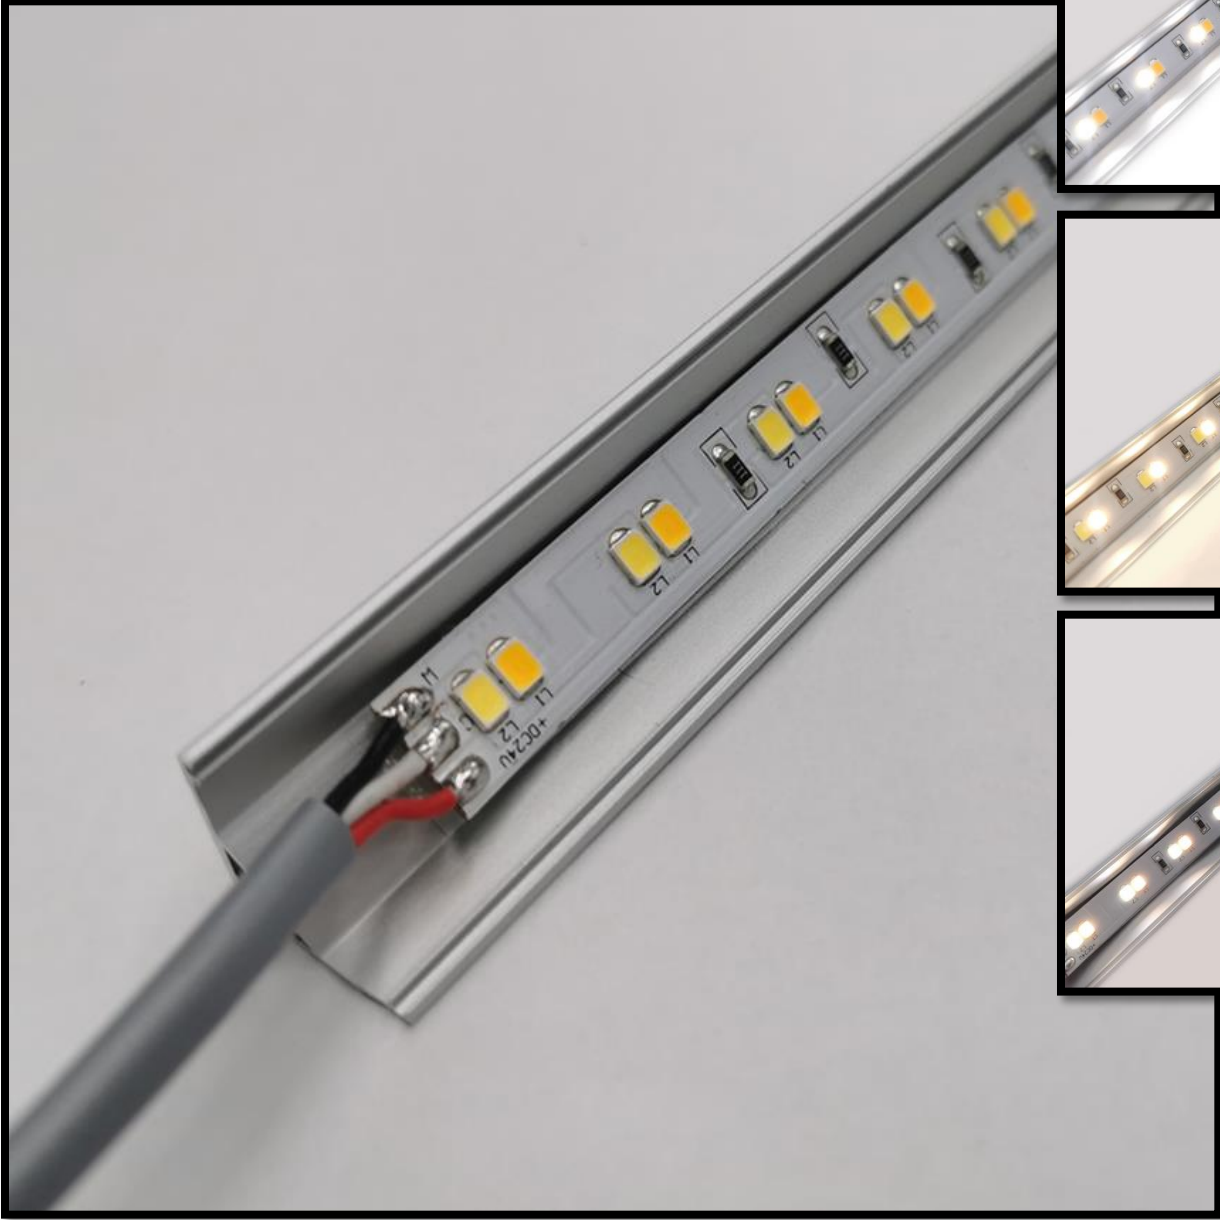

TRX1-L0006

LINEAR LED

The LUMIRON LEDO TRX1-L006 is a low voltage multiple functional LED Linear Lighting system. Also is an energy-efficient solution for residential, commercial and architectural use with an unlimited range of applications. Obviously, this fixture is ideal for indoor use, also in showrooms or showcases, an accent to podiums or desktops, and in the commercial for lighting applications. Basically, it is very similar to installing a shower curtain rod with cuff cover for a more aesthetic appeal.

Lengths	6" – 96" (152.4 mm – 2438.4 mm) (Custom lengths available)
Color Temp	Warm White, Neutral White, Cool White, RGB, RGBW, CCT
Wattage / foot	3 – 4.5 Watts
Lumens / foot	T2 (272) and T4 (419)
Input Voltage	24 VDC
View Angle	120 degrees
LED Spacing	0.32" (8.128 mm) center to center
LED Type	T2 (3528), T4 (2835)
IP Rating	Indoor Standard IP20 – Outdoor IP67 EPX Series
CRI	90
Lens	Clear acrylic or diffused lens standard
Housing	Anodized clear aluminum extrusion (Custom colors available (gold, black, ...))
Mounting	Wall snap mounting standard/swivel mounting brackets
Leads	2 foot 18g 2 cond (custom wire lengths available)

SIDE VIEW EXTRUSION

END CAP

FIXED MOUNTING BRACKET

RGBW

CCT

WARN WHITE

NEUTRAL WHITE

COOL WHITE