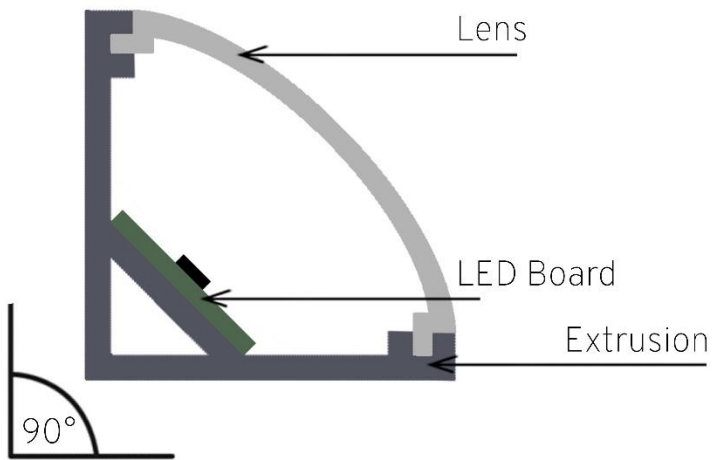

SIDE VIEW EXTRUSION