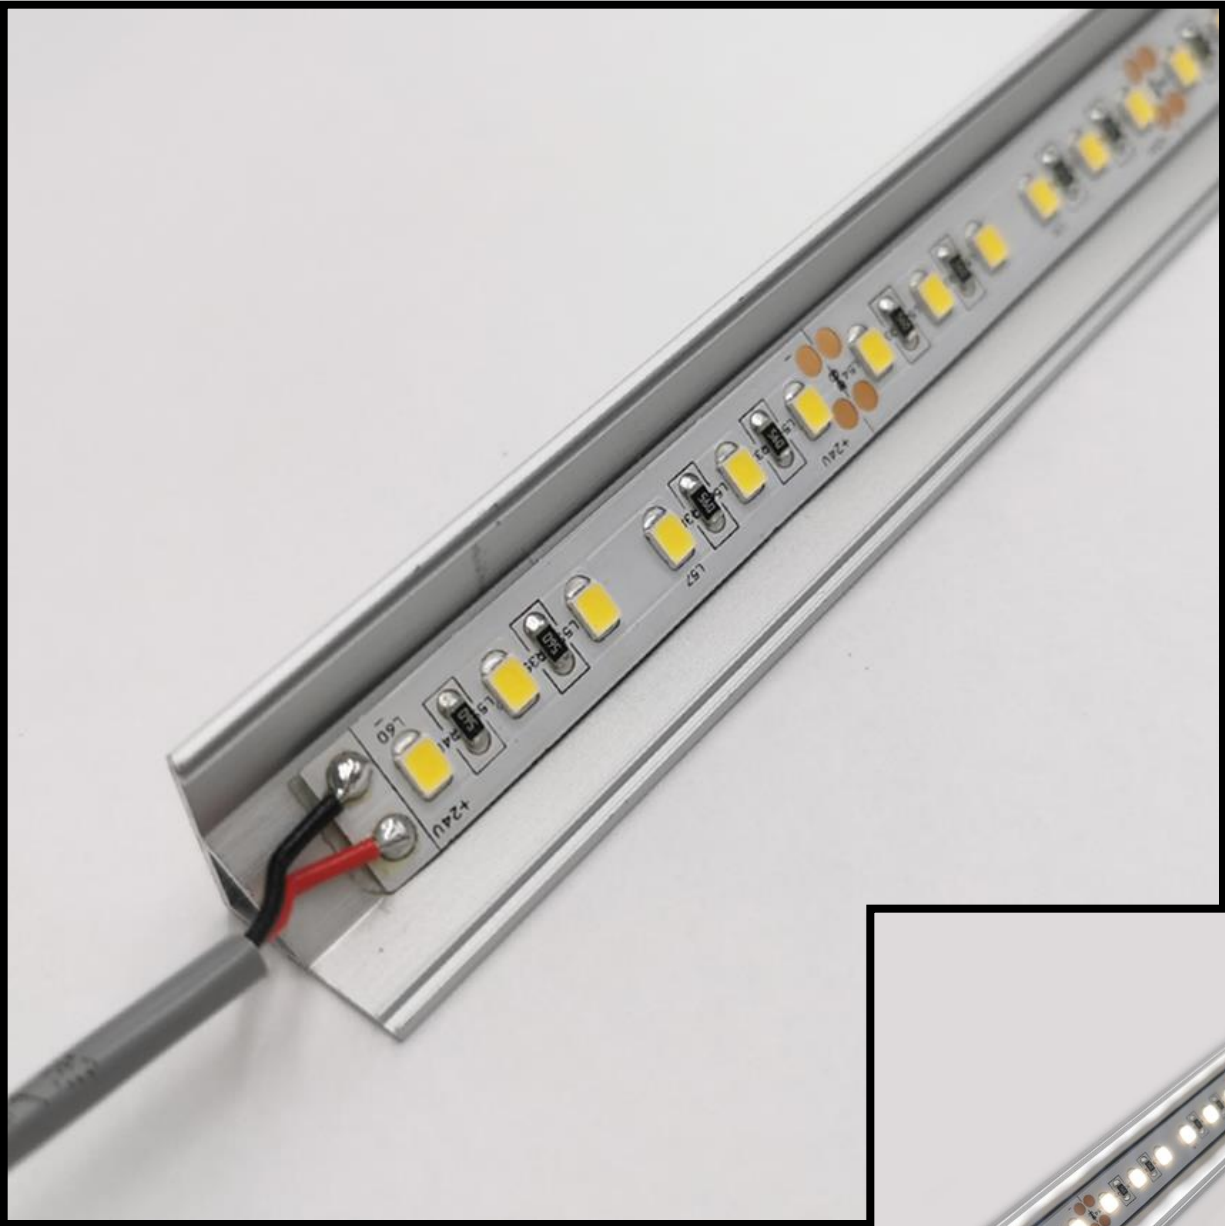

TRX1-L0006

LINEAR LED

The LUMIRON LEDO TRX1-L006 is a low voltage multiple functional LED Linear Lighting system. Also is an energy-efficient solution for residential, commercial and architectural use with an unlimited range of applications. Obviously, this fixture is ideal for indoor use, also in showrooms or showcases, an accent to podiums or desktops, and in the commercial for lighting applications. Basically, it is very similar to installing a shower curtain rod with cuff cover for a more aesthetic appeal.

Lengths	6" – 96" (152.4 mm – 2438.4 mm) (Custom lengths available)
Color Temp	Warm White, Neutral White, Cool White, RGB, RGBW, CCT
Wattage / foot	3 – 4.5 Watts
Lumens / foot	T2 (272) and T4 (419)
Input Voltage	24 VDC
View Angle	120 degrees
LED Spacing	0.32" (8.128 mm) center to center
LED Type	T2 (3528), T4 (2835)
IP Rating	Indoor Standard IP20 – Outdoor IP67 EPX Series
CRI	90
Lens	Clear acrylic or diffused lens standard
Housing	Anodized clear aluminum extrusion (Custom colors available (gold, black, ...))
Mounting	Wall snap mounting standard/swivel mounting brackets
Leads	2 foot 18g 2 cond (custom wire lengths available)

SIDE VIEW EXTRUSION

END CAP

FIXED MOUNTING BRACKET

RGBW

CCT

WARN WHITE

NEUTRAL WHITE

COOL WHITE