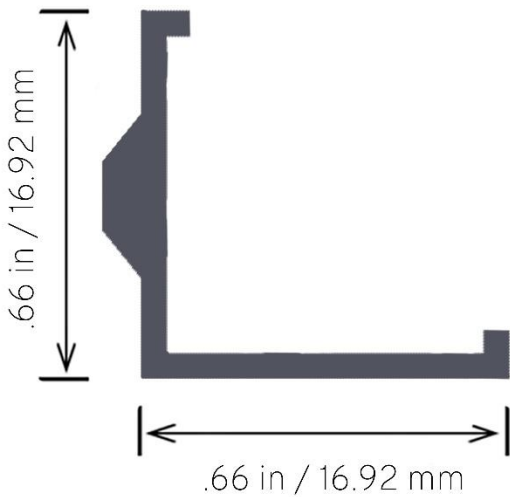

FIXED MOUNTING BRACKET