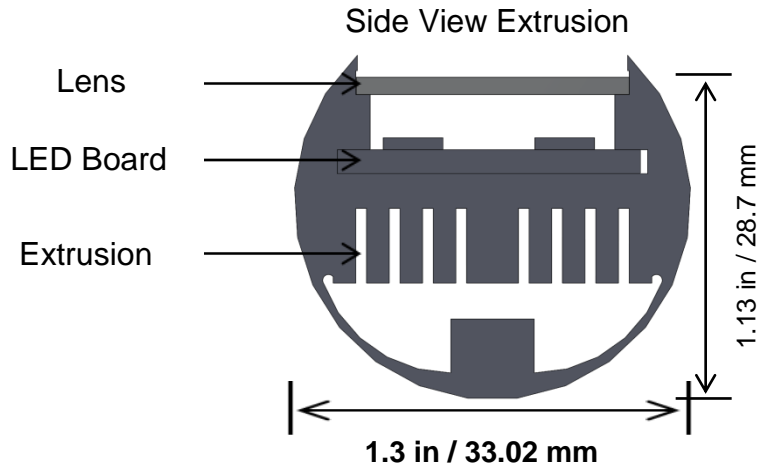

## Specifications

Lengths	6" – 96" (Custom lengths available)
Diameter	1.30"
Color Temp	Warm White, Neutral White, Cool White, Red, Amber, Green, Blue, RGB, RGBW
Wattage / foot	3 or 4.5 Watts
Lumens / foot	T2: 259/foot or T4: 447/foot
Input Voltage	24 VDC
View Angle	120 degrees
LED Spacing	0.5 Inch center to center
LED Type	T2 (3528), T4 (2835)
IP Rating	Indoor Standard IP20 – Outdoor IP67 EPX Series
CRI	90
Lens	Clear acrylic standard or diffused lens standard
Housing	Anodized clear aluminum extrusion (Custom colors available (gold, black, ...))
Mounting	Standard closet rod mounting brackets
Leads	2 foot 18g 2 cond (custom wire lengths available)

ORDER CODES				
SERIES	LENGTH	ACCESORIES	COLOR	WHITE COLOR TEMP
LUMIROD 130R	6" – 96"	Motion sensor TRX Magnet connector Brackets	CW (Cool White)	6000K
			NW (Neutral White)	4000K
LENS	LENS TYPE	IP RATING	WW (Warm White)	3000K, 2700K
CL Clear	FL Flat	IN Indoor	RGB (Red, Green, Blue)	--
DF Diffused	CV Curved	EPX Outdoor	RGBW (Red, Green, Blue, White)	6000K, 4000K, 3000K
MOUNTING			CCT	6000K, 3000K
CR Closet Rod Custom Mounting				

ORDER EXAMPLE				
SERIES	LENGTH	ACCESORIES	COLOR	WHITE COLOR TEMP
LUMIROD 130R	4' 6"	Brackets	WW (Warm White)	3000K
LENS	LENS TYPE	IP RATING		
CL Clear	FL Flat	IN Indoor		
MOUNTING	CR Closet Rod Custom Mounting			

Isometric View

Top View