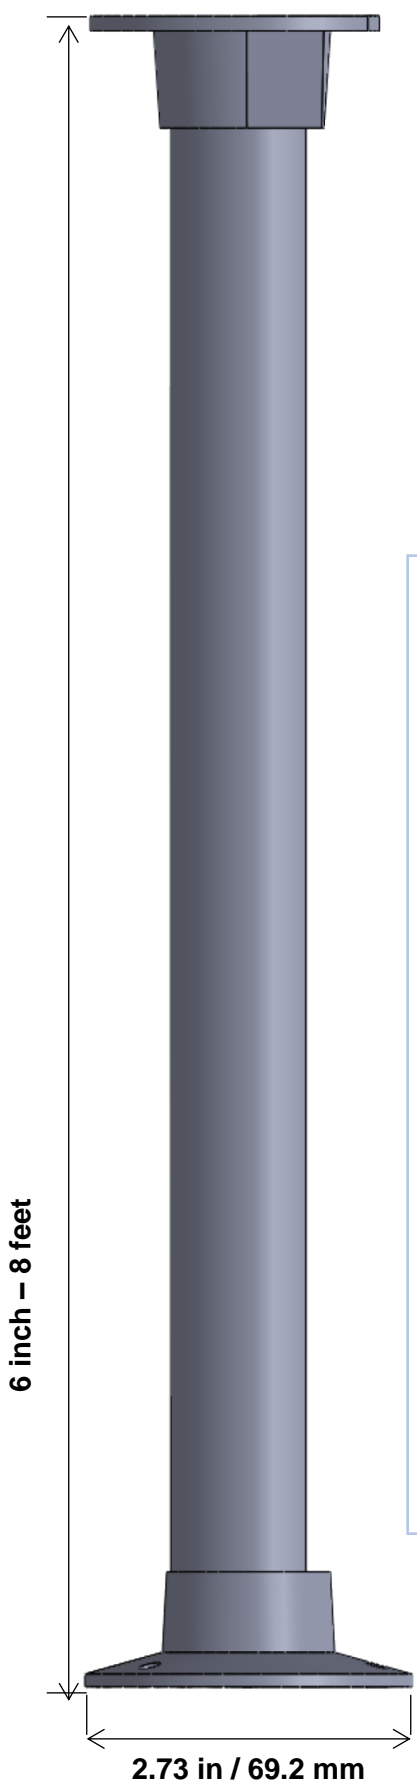

## Application

The **LUMIROD** is an LED linear closet rod that has an integrated LED lighting system inside the extrusion to directly light up the item hanging below it. It is designed for closets and hanging storage spaces to illuminate clothing or other items directly from the aluminum extrusion strong enough to carry up to 50lbs per foot. It comes in low voltage of 24 VDC.

## Specifications

Lengths	6" – 96" (Custom lengths available)
Diameter	1.30"
Color Temp	Warm White, Neutral White, Cool White, Red, Amber, Green, Blue, RGB, RGBW
Wattage / foot	3 or 4.5 Watts
Lumens / foot	T2: 259/foot or T4: 447/foot
Input Voltage	24 VDC
View Angle	120 degrees
LED Spacing	0.5 Inch center to center
LED Type	T2 (3528), T4 (2835)
IP Rating	Indoor Standard IP20 – Outdoor IP67 EPX Series
CRI	90
Lens	Clear acrylic standard or diffused lens standard
Housing	Anodized clear aluminum extrusion (Custom colors available (gold, black, ...))
Mounting	Standard closet rod mounting brackets
Leads	2 foot 18g 2 cond (custom wire lengths available)

ORDER CODES				
SERIES	LENGTH	ACCESORIES	COLOR	WHITE COLOR TEMP
LUMIROD 130R	6" – 96"	Motion sensor TRX Magnet connector Brackets	CW (Cool White)	6000K
			NW (Neutral White)	4000K
LENS	LENS TYPE	IP RATING	WW (Warm White)	3000K, 2700K
CL Clear	FL Flat	IN Indoor	RGB (Red, Green, Blue)	--
DF Diffused	CV Curved	EPX Outdoor	RGBW (Red, Green, Blue, White)	6000K, 4000K, 3000K
MOUNTING			CCT	6000K, 3000K
CR Closet Rod Custom Mounting				

Isometric View

Top View