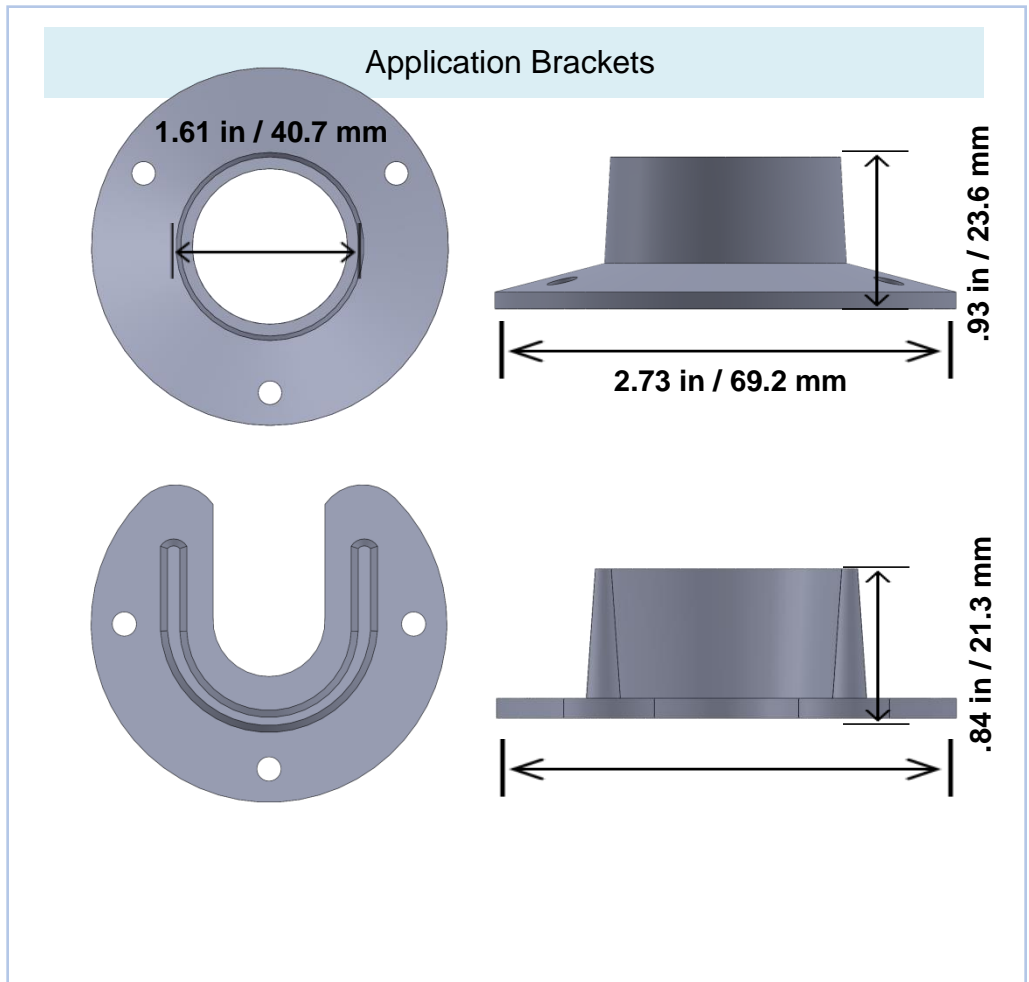

## Application

The **LUMIROD** is an LED linear closet rod that has an integrated LED lighting system inside the extrusion to directly light up the item hanging below it. It is designed for closets and hanging storage spaces to illuminate clothing or other items directly from the aluminum extrusion strong enough to carry up to 50lbs per foot. It comes in low voltage of 24 VDC.

## Specifications

Lengths	6" – 96" (Custom lengths available)
Diameter	1.30"
Color Temp	Warm White, Neutral White, Cool White, Red, Amber, Green, Blue, RGB, RGBW
Wattage / foot	3 or 4.5 Watts
Lumens / foot	T2: 259/foot or T4: 447/foot
Input Voltage	24 VDC
View Angle	120 degrees
LED Spacing	0.5 Inch center to center
LED Type	T2 (3528), T4 (2835)
IP Rating	Indoor Standard IP20 – Outdoor IP67 EPX Series
CRI	90
Lens	Clear acrylic standard or diffused lens standard
Housing	Anodized clear aluminum extrusion (Custom colors available (gold, black, ...))
Mounting	Standard closet rod mounting brackets
Leads	2 foot 18g 2 cond (custom wire lengths available)

ORDER CODES				
SERIES	LENGTH	ACCESORIES	COLOR	WHITE COLOR TEMP
LUMIROD 130R	6" – 96"	Motion sensor TRX Magnet connector Brackets	CW (Cool White)	6000K
			NW (Neutral White)	4000K
LENS	LENS TYPE	IP RATING	WW (Warm White)	3000K, 2700K
CL Clear	FL Flat	IN Indoor	RGB (Red, Green, Blue)	--
DF Diffused	CV Curved	EPX Outdoor	RGBW (Red, Green, Blue, White)	6000K, 4000K, 3000K
MOUNTING			CCT	6000K, 3000K
CR Closet Rod Custom Mounting				

Isometric View

Top View