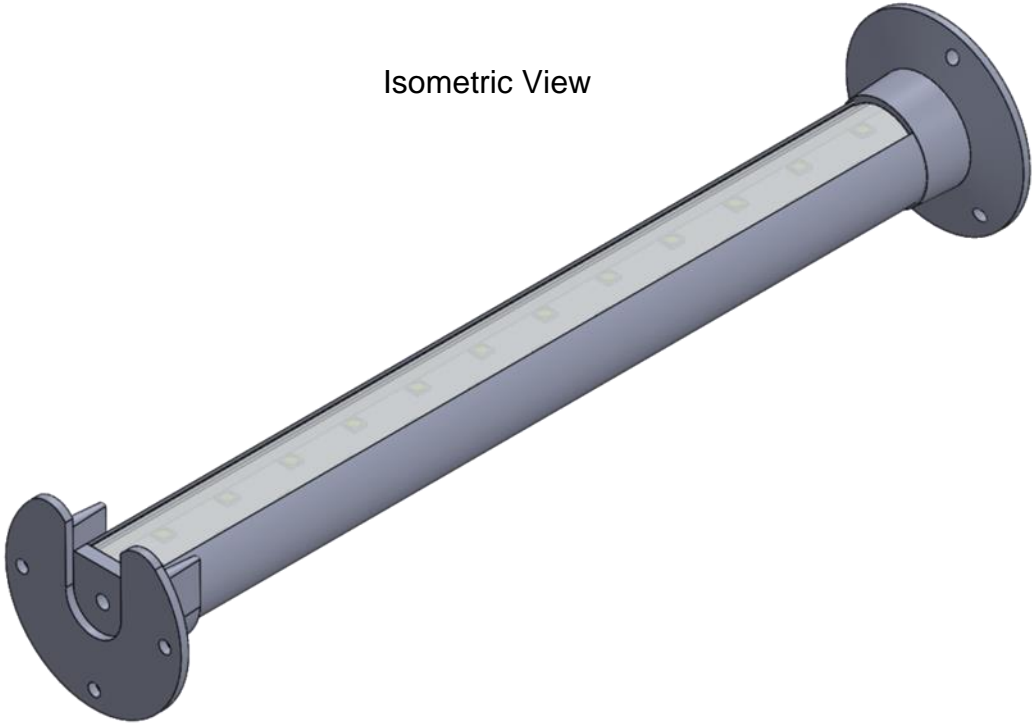

Isometric View